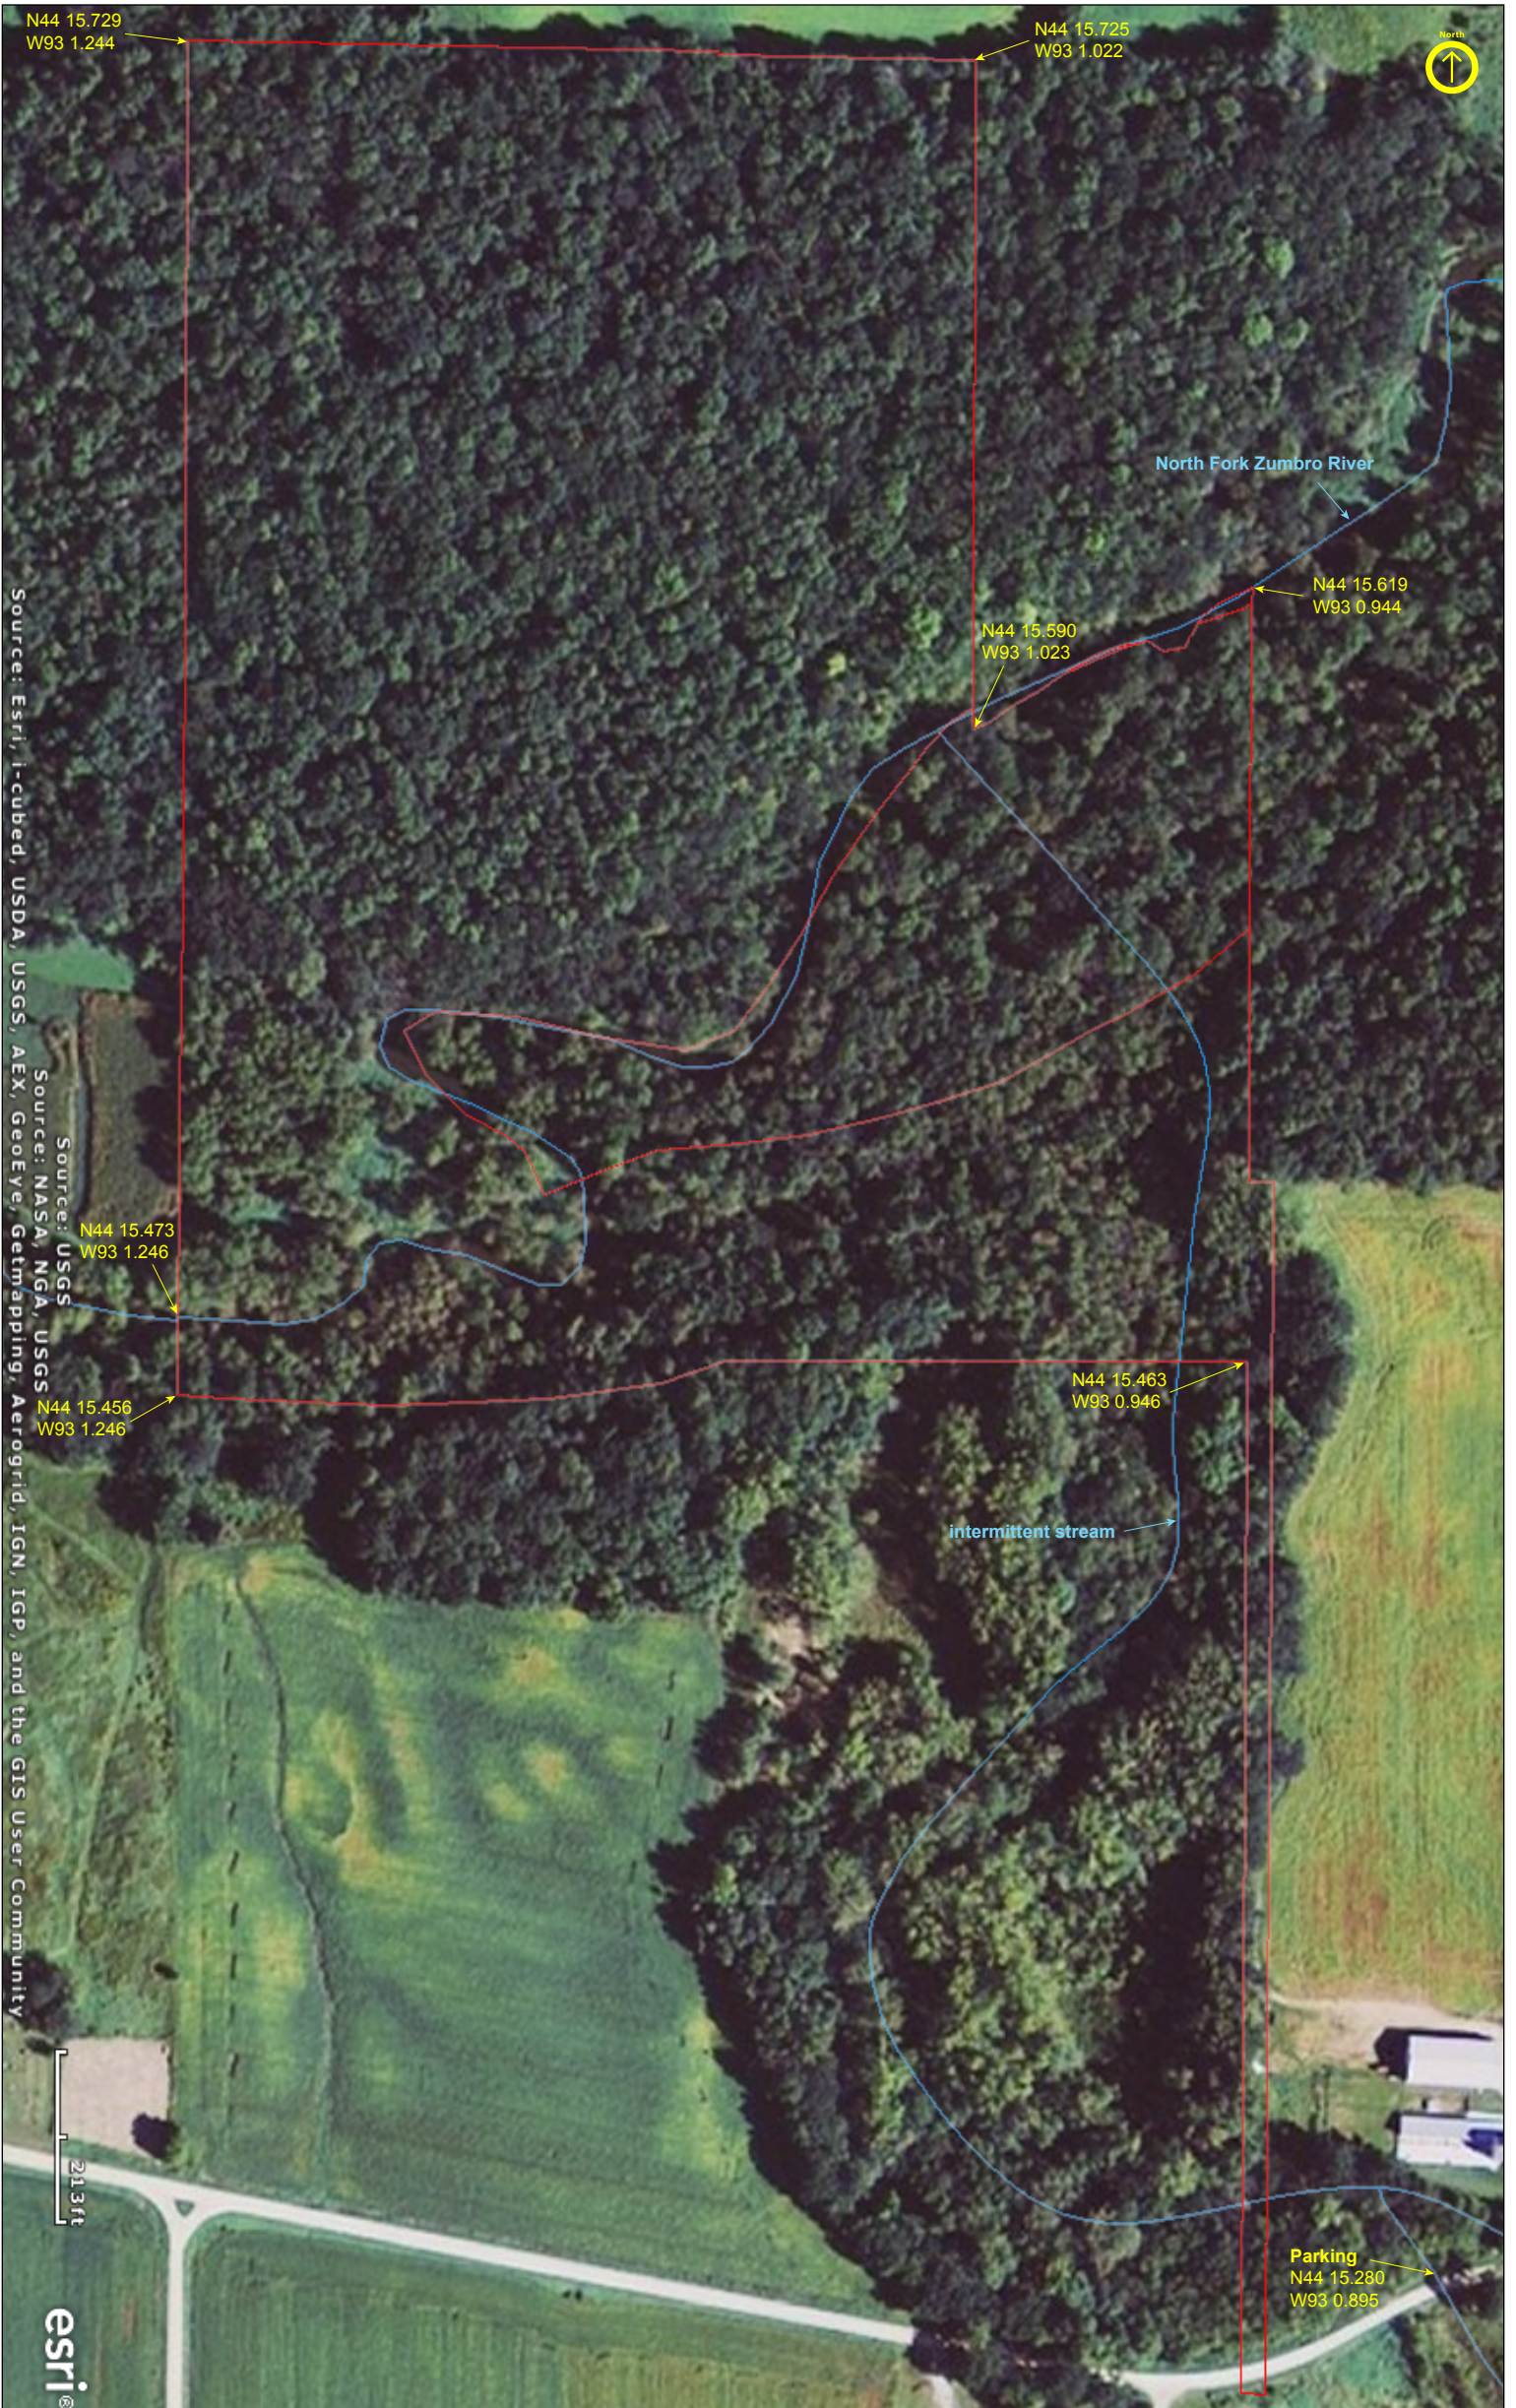

# Grace Nature Preserve

Goodhue County

# Grace Nature Preserve

Goodhue County

Source: USGS  
Source: NASA, NGA, USGS  
Copyright © 2010 National Geographic Society

**Native Plant Communities\***

- Elm - Ash - Basswood Terrace Forest
- Red Oak - White Oak Forest
- Sugar Maple - Basswood - (Bitternut Hickory) Forest