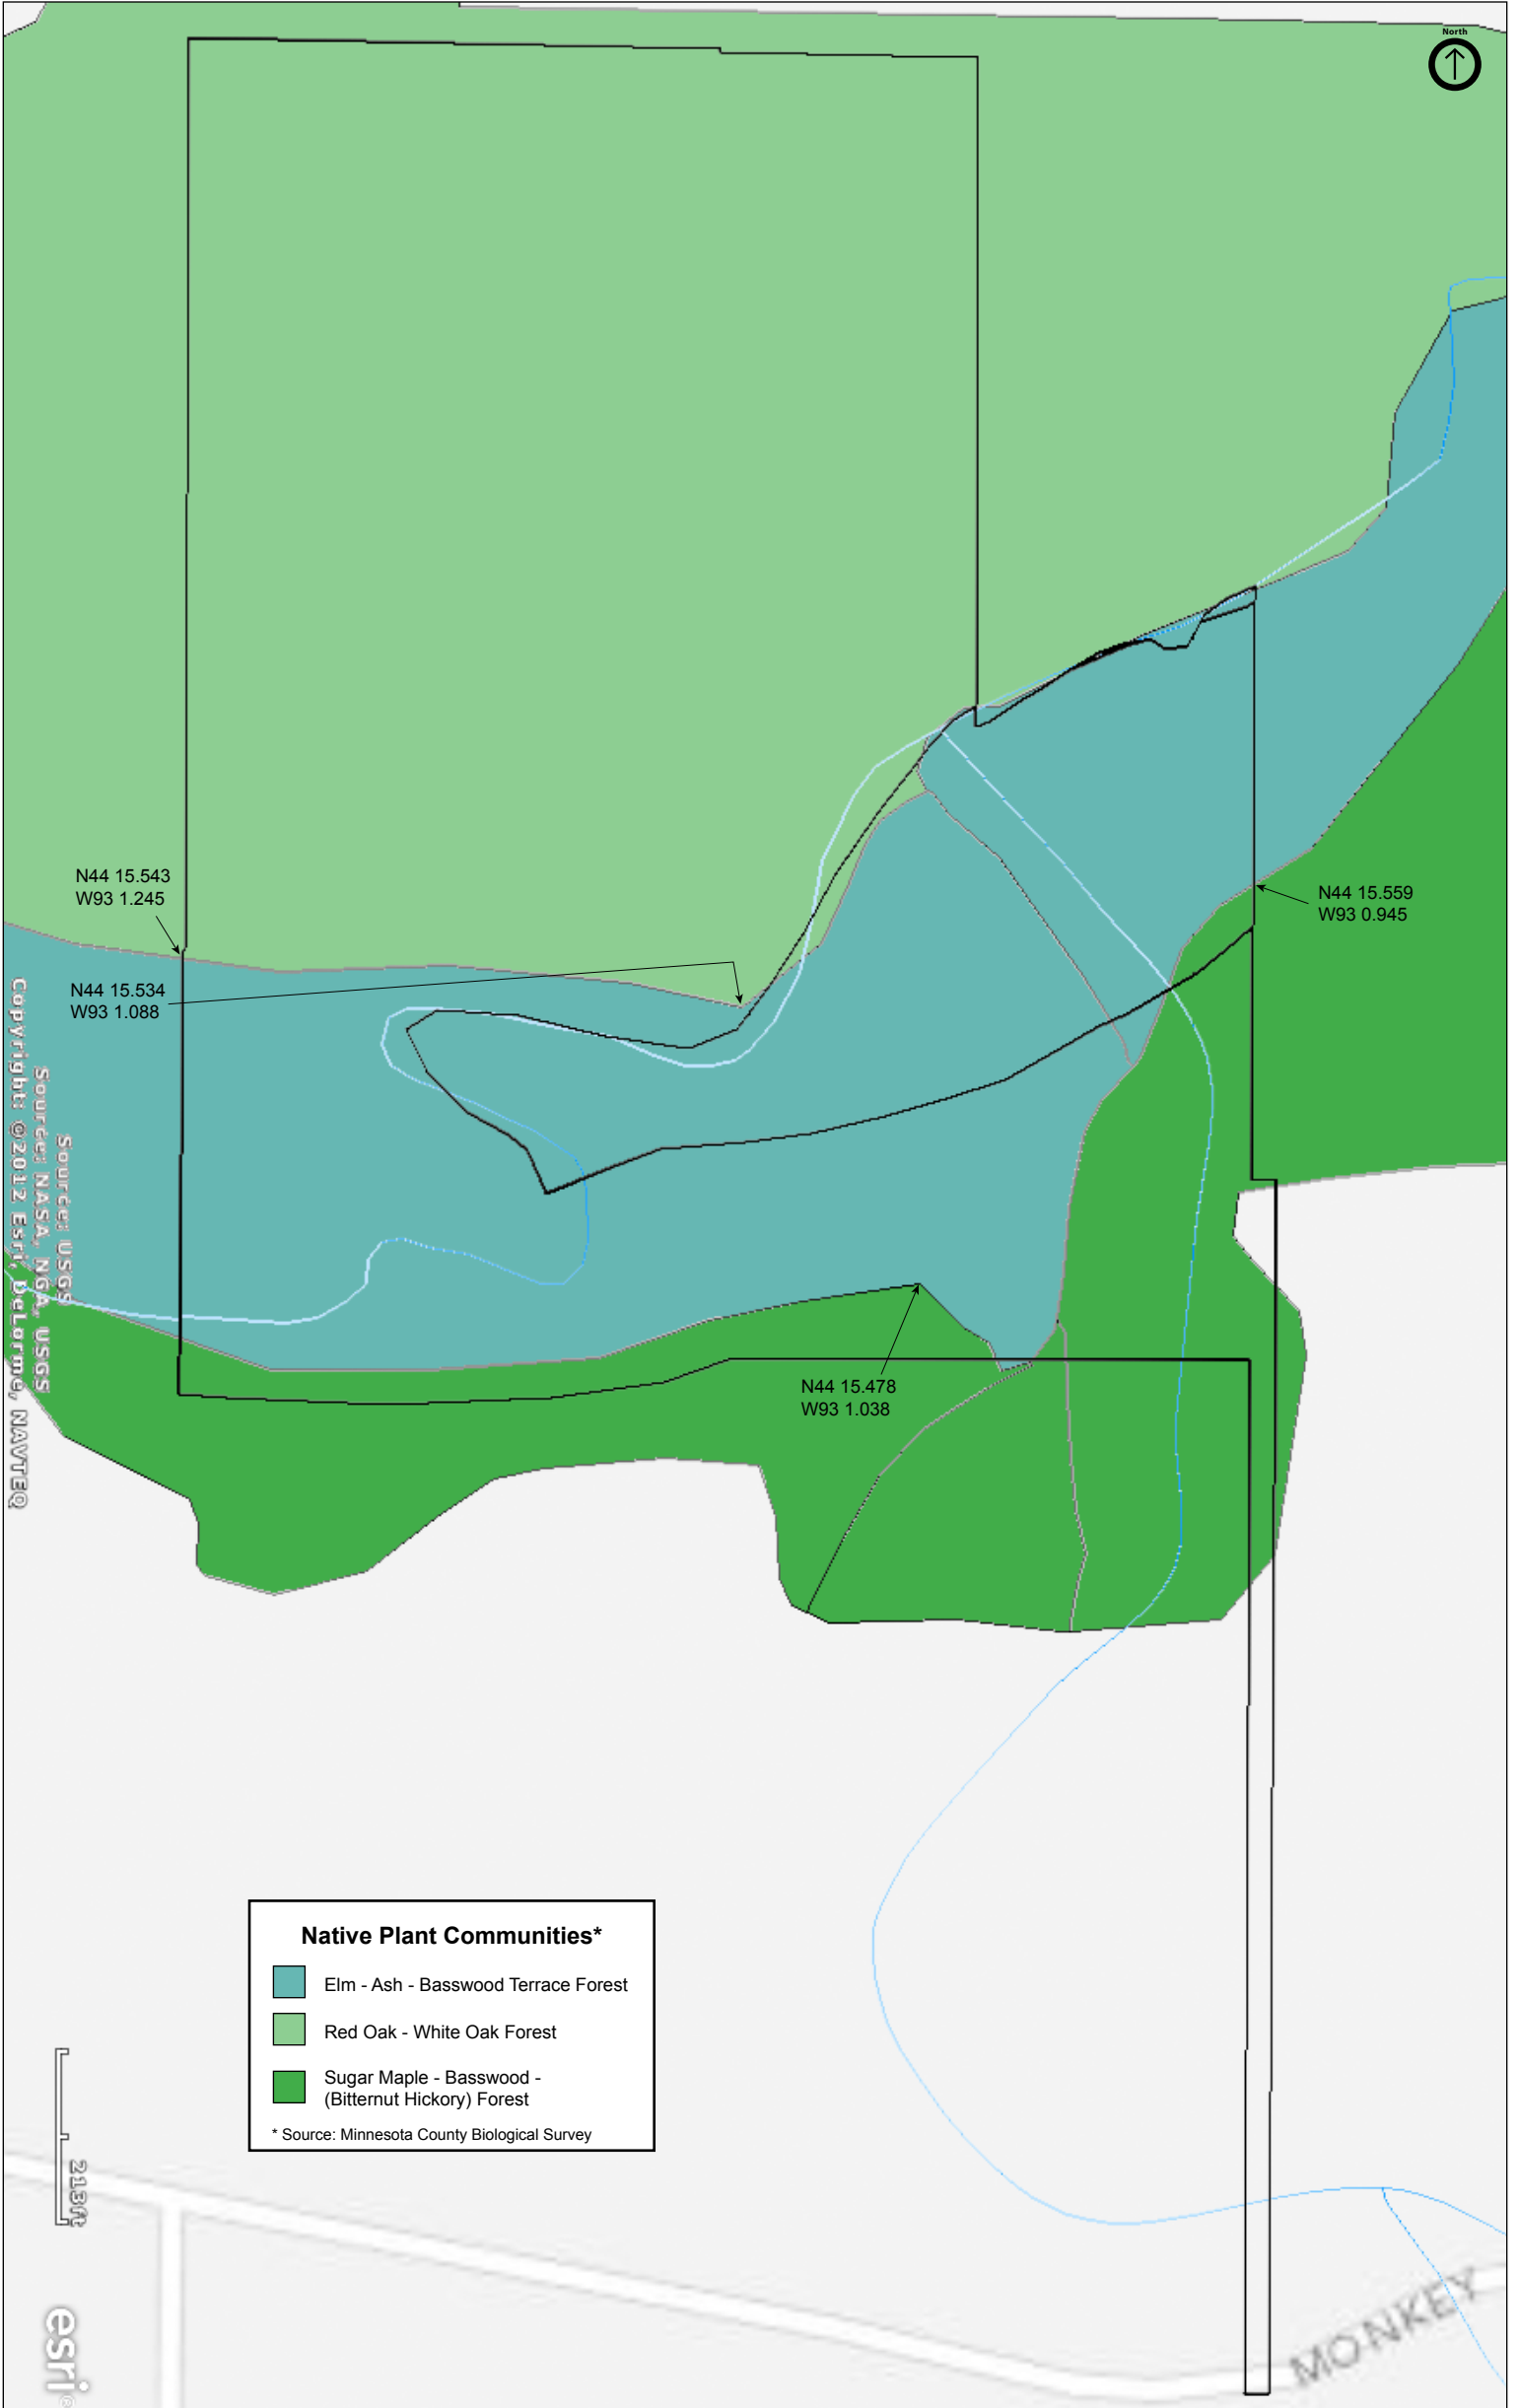

# Grace Nature Preserve

Goodhue County

# Grace Nature Preserve

Goodhue County

Source: USGS  
Source: NASA, NGA, USGS  
Copyright © 2010 National Geographic Society

**Native Plant Communities\***

- Elm - Ash - Basswood Terrace Forest
- Red Oak - White Oak Forest
- Sugar Maple - Basswood - (Bitternut Hickory) Forest