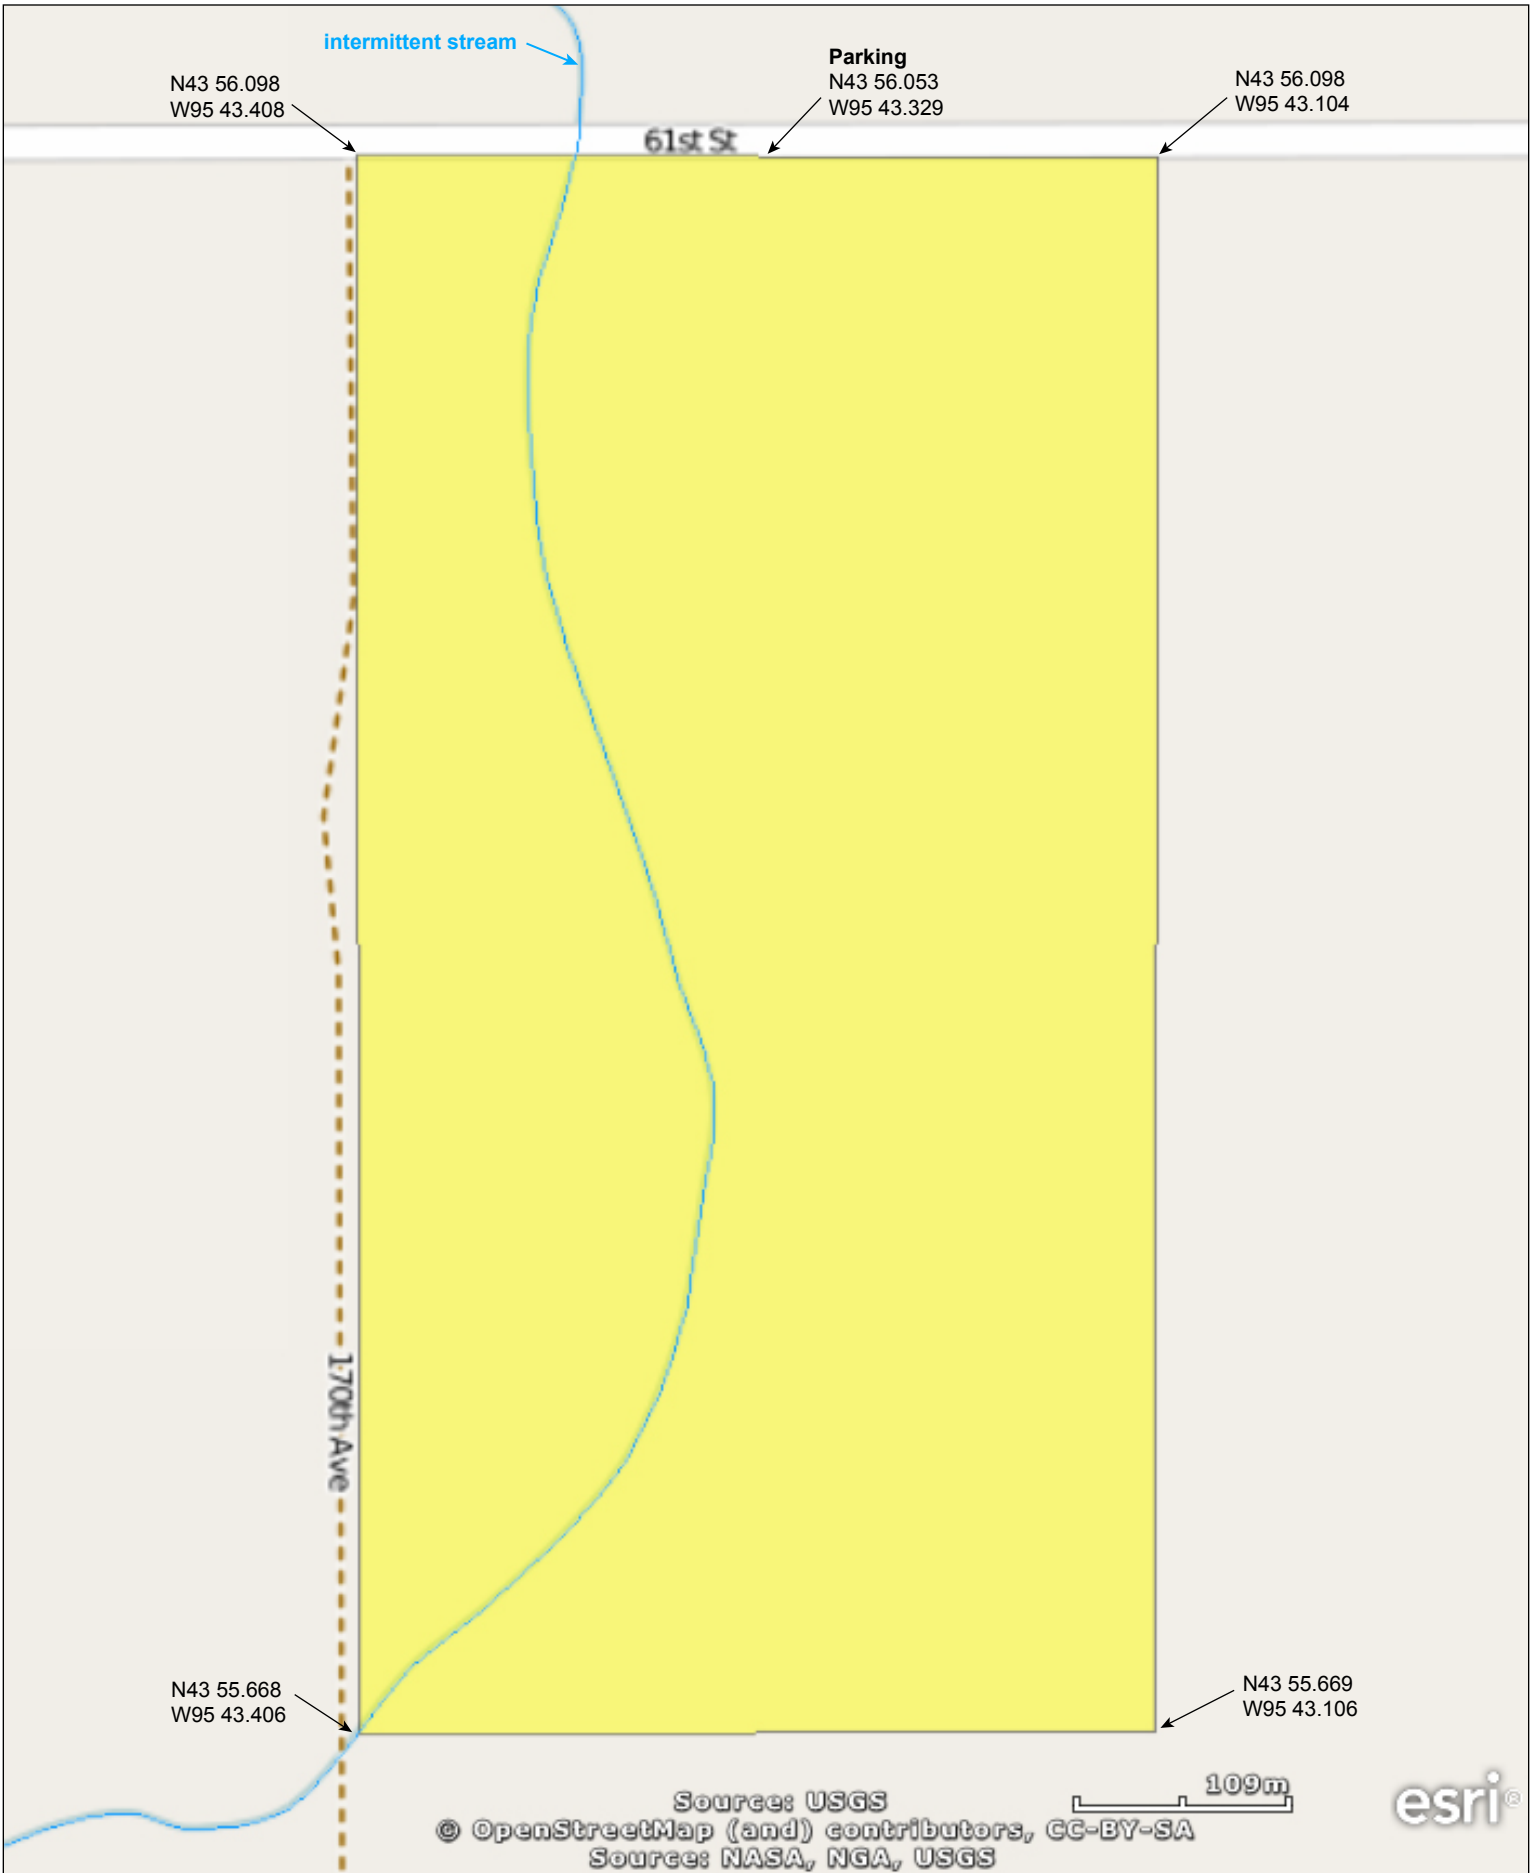

Lundblad Prairie SNA

Murray County

Lundblad Prairie SNA

Murray County

Source: USGS
© OpenStreetMap (and) contributors, CC-BY-SA
Source: NASA, NGA, USGS

109m