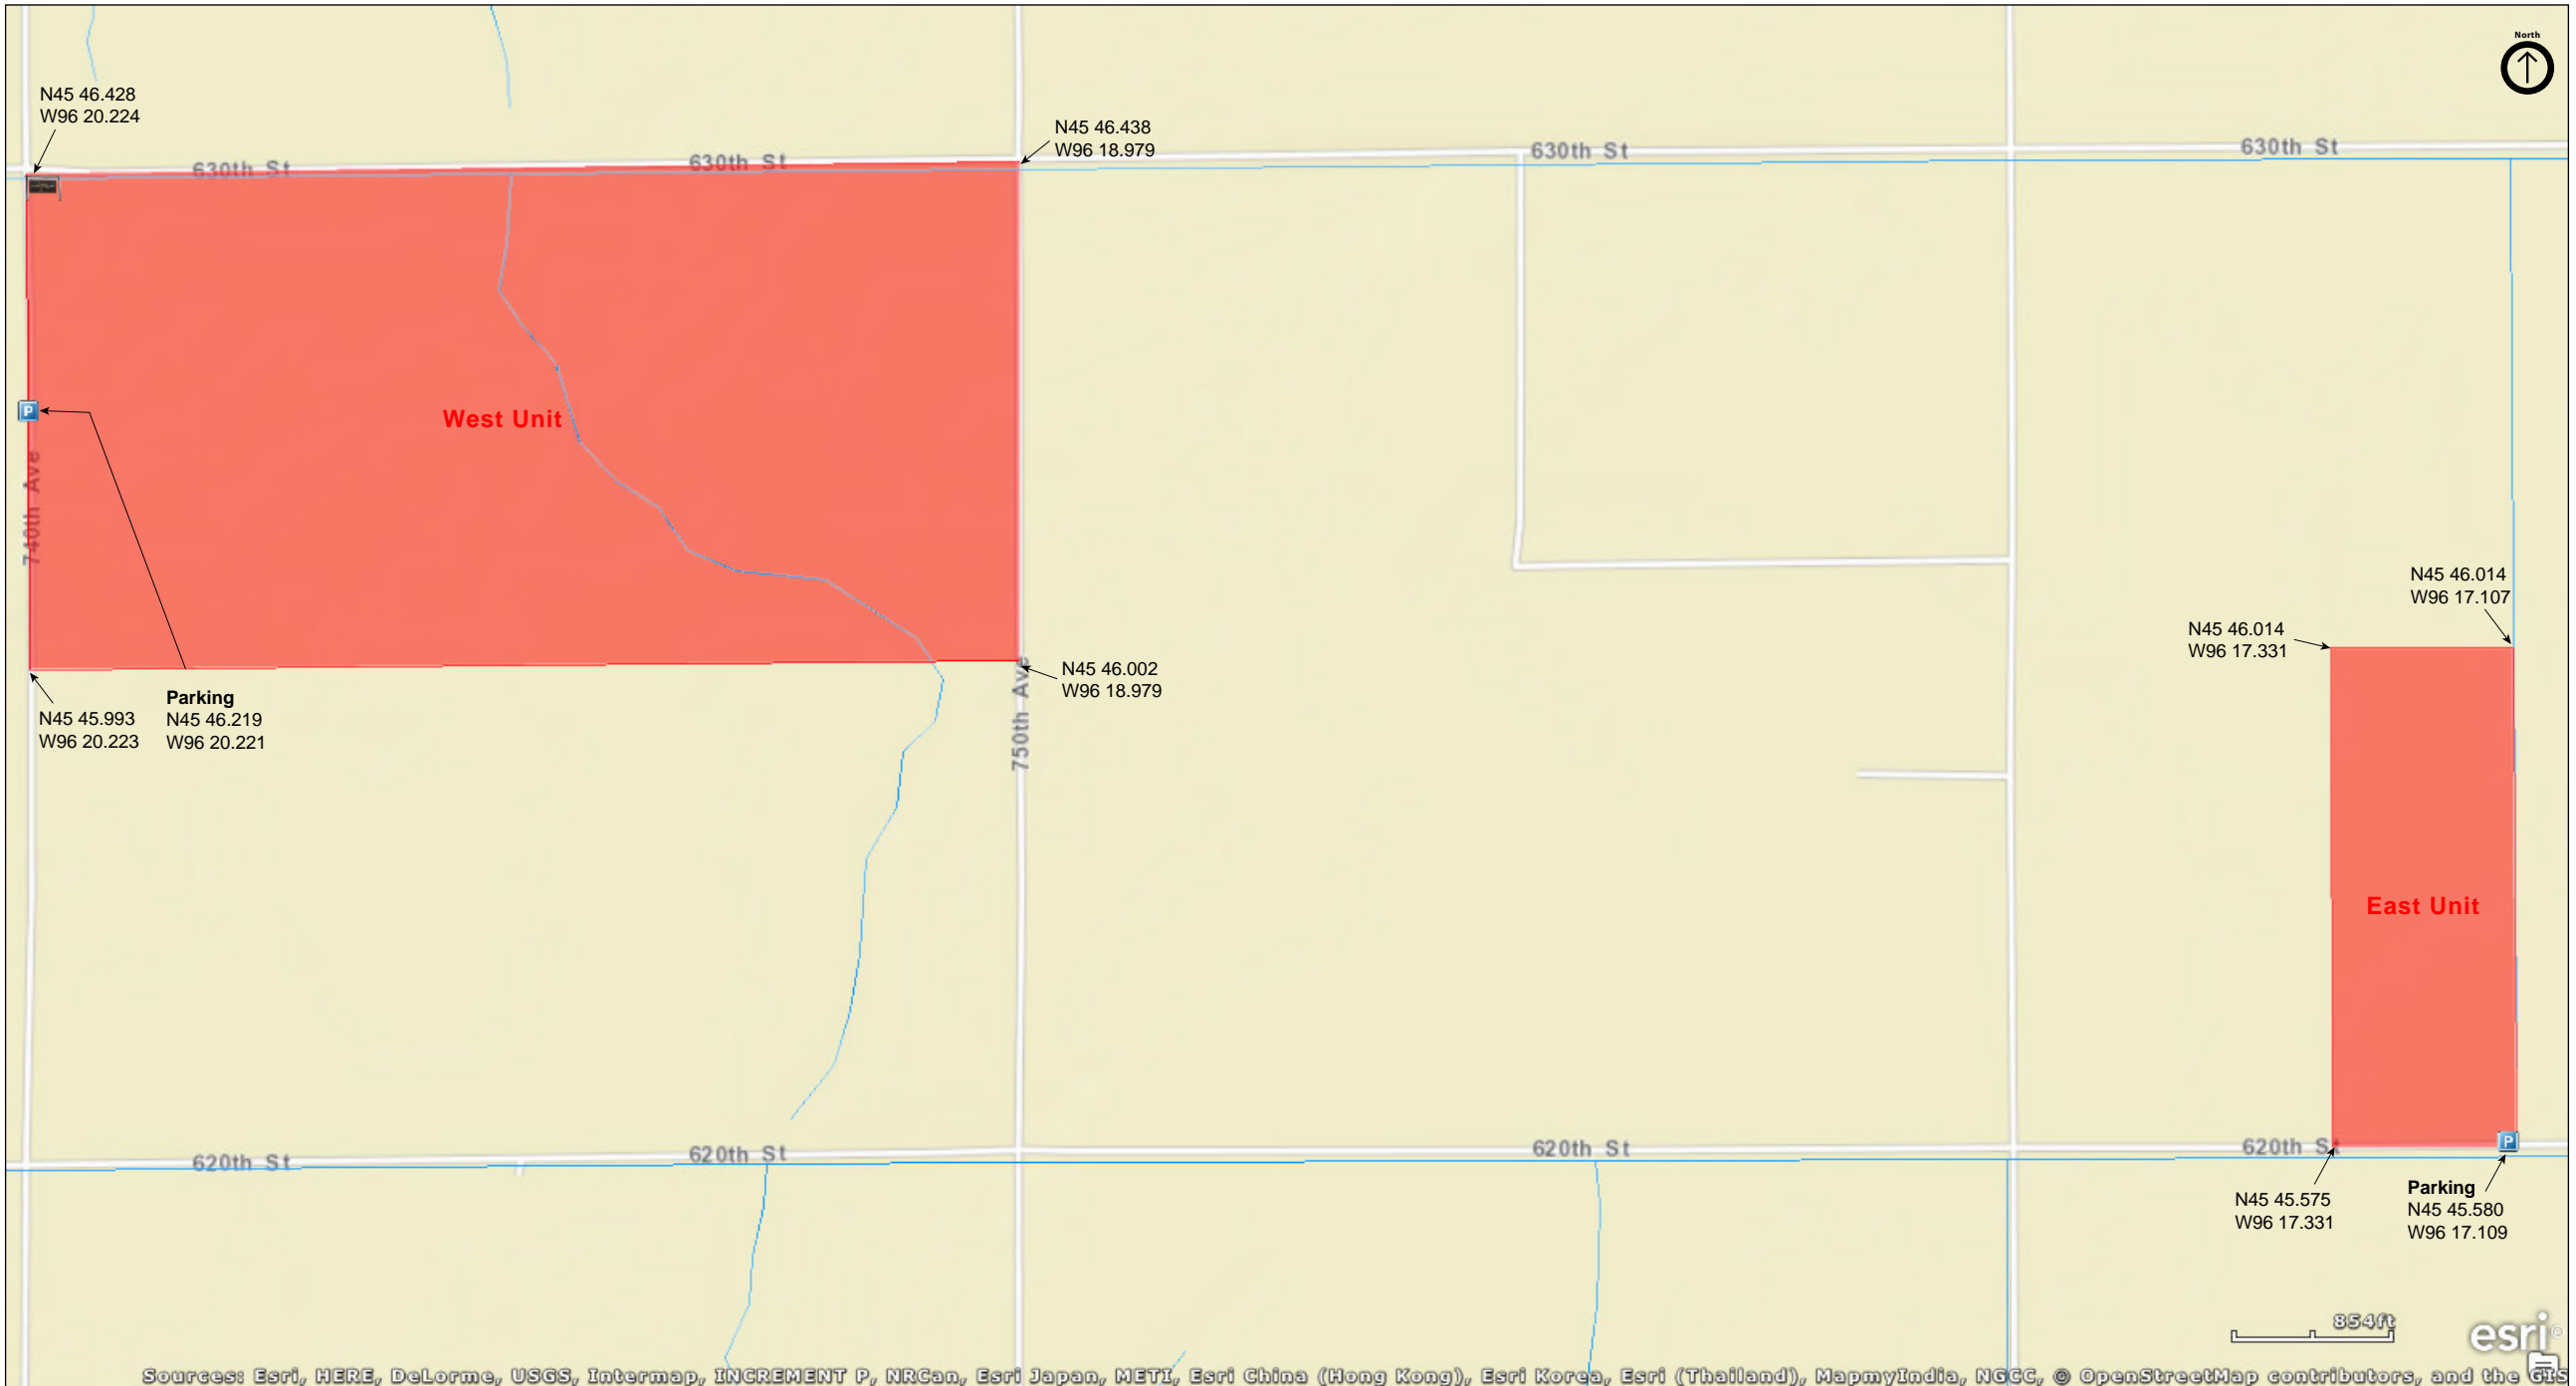

# Miller Prairie

Traverse County

# Miller Prairie

## **Directions and Notes from The Nature Conservancy**

From Wheaton, drive six miles east of town on highway 27. Turn right (south) on county road 13. Drive for two miles on county road 13 and then turn left (east) on an unmarked gravel road. Continue on the township road for one mile. You will now be at the northwest corner of the western unit of the preserve. To get to the eastern unit from here, go south 1 mile and then turn left (east). Continue for slightly more than two miles on this township road. The eastern unit is located one-fourth a mile east of County Road 15.

The eastern unit can also be accessed easily by driving 9 miles east of Wheaton and taking a right (south) on County Road 15 for 3 miles. Take a left (east) after 3 miles and proceed east for one-fourth mile. This will place you at the southwest corner of the eastern unit.