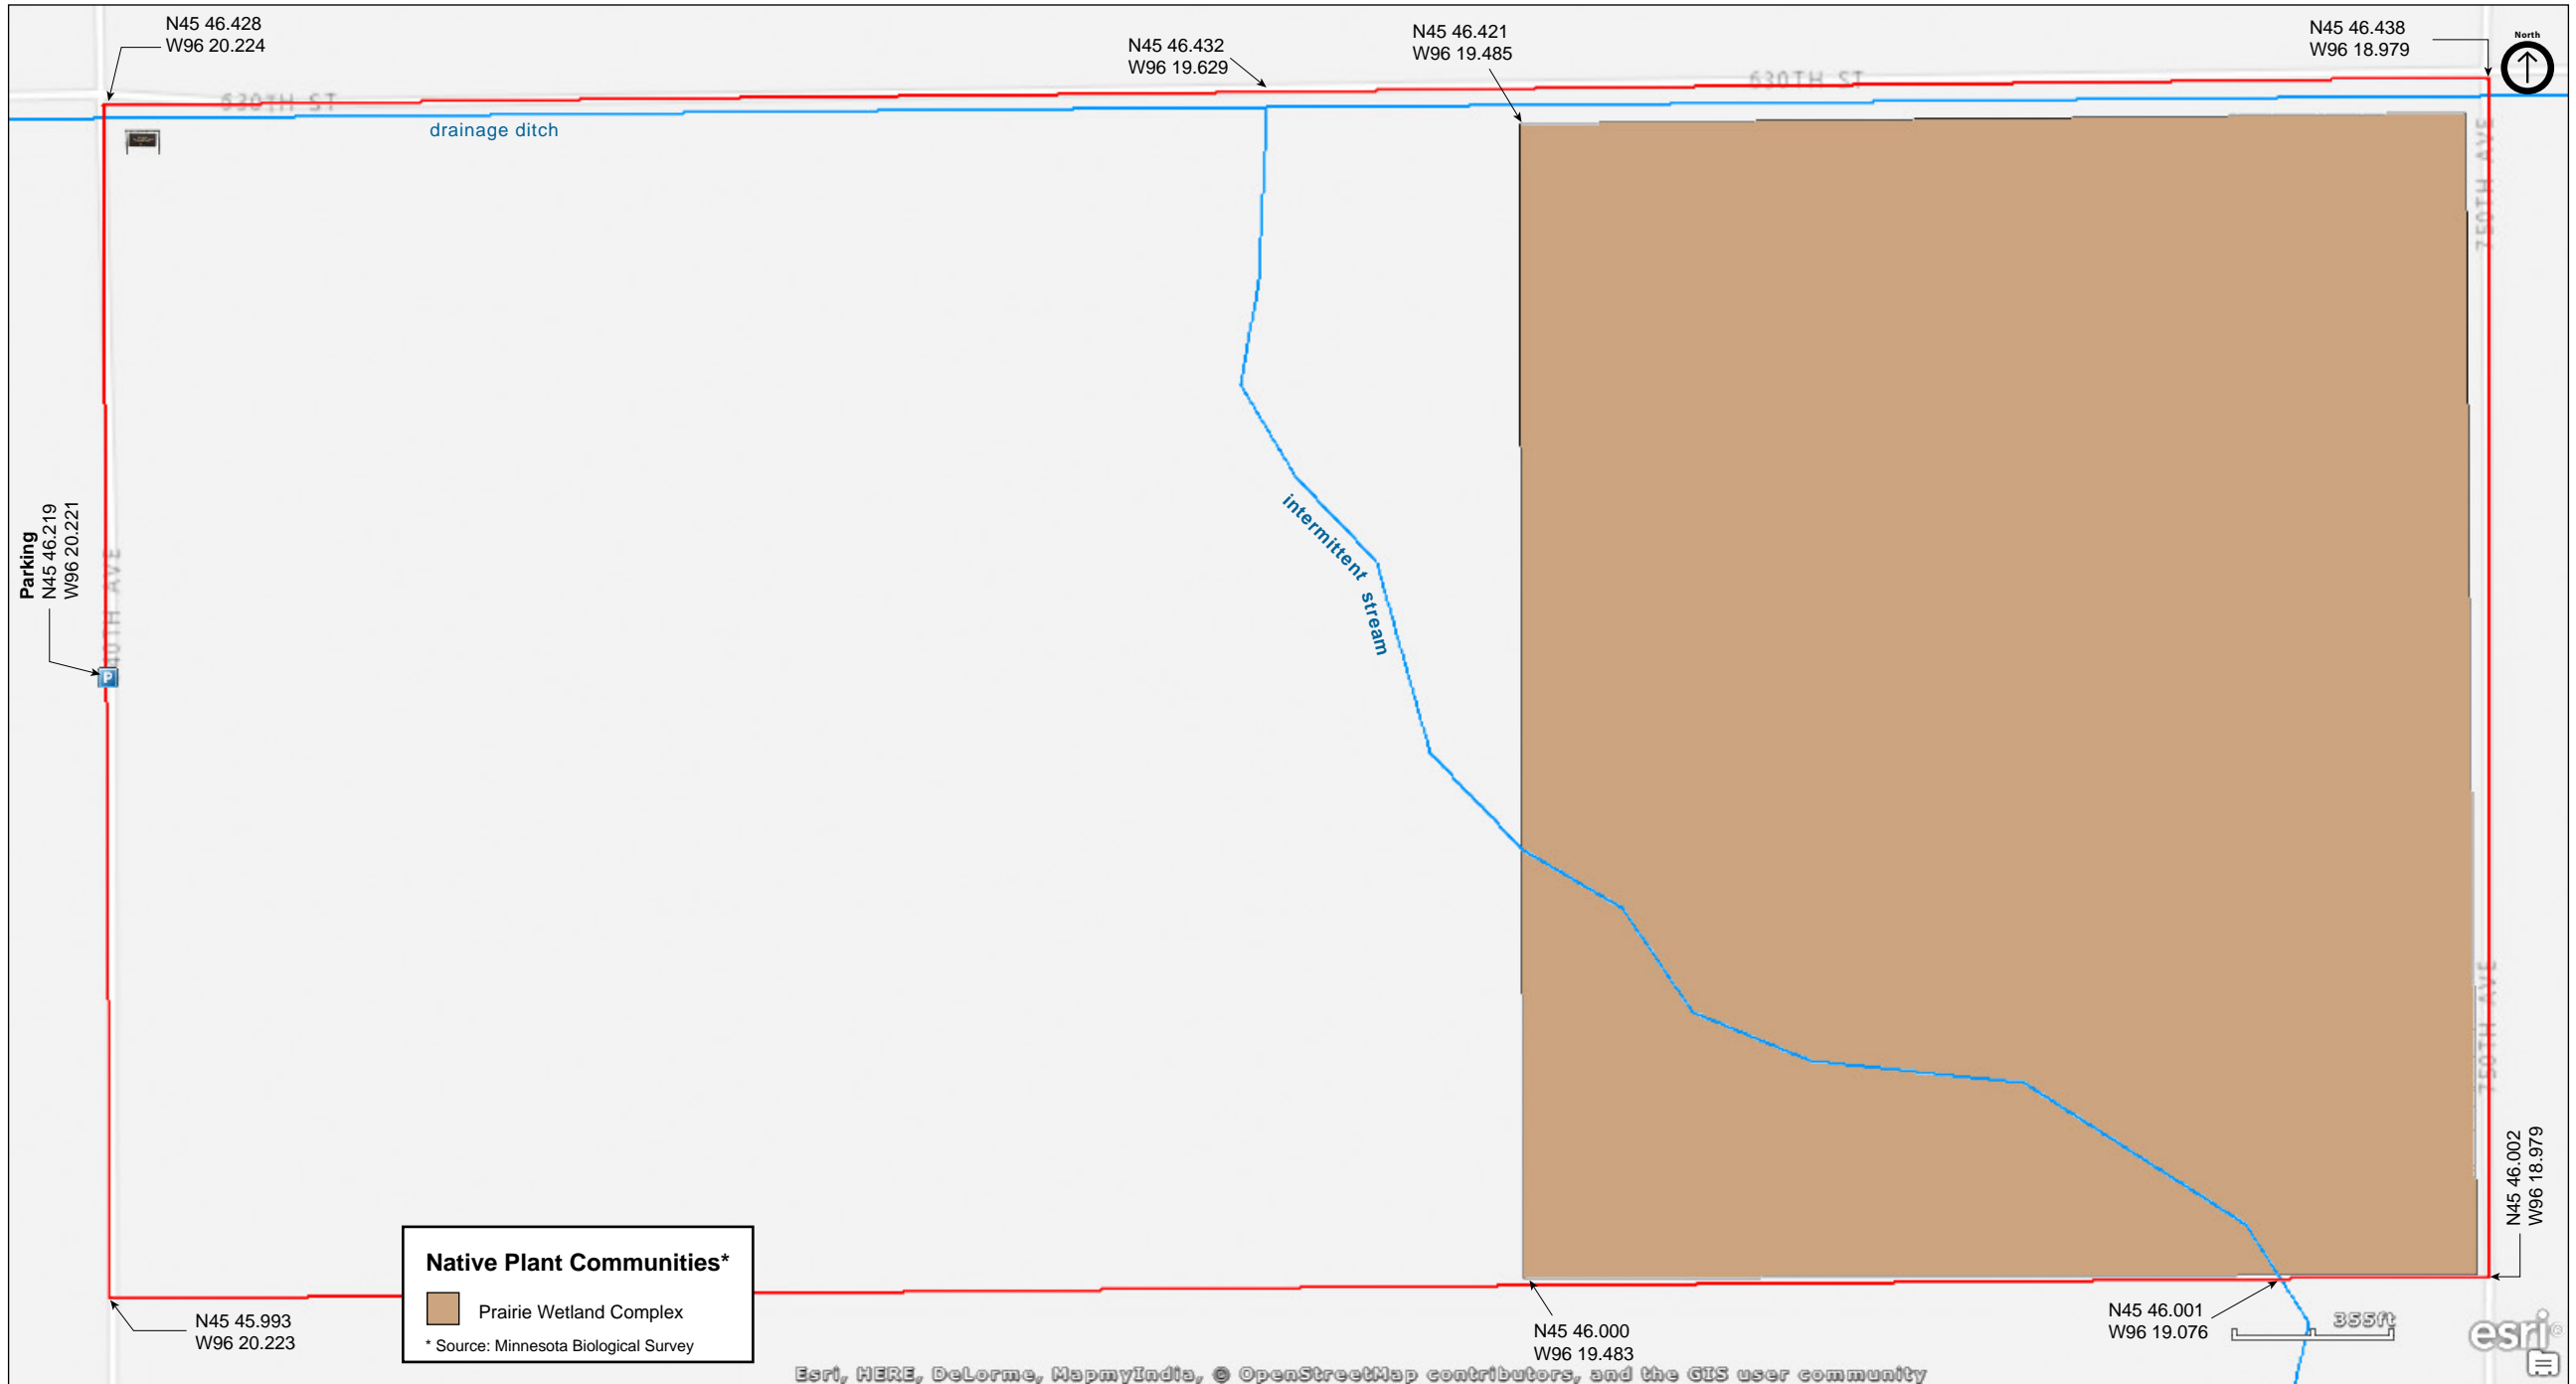

Miller Prairie West Unit

Traverse County

Miller Prairie West Unit

Traverse County

Sources: Esri, HERE, DeLorme, USGS, Intermap, INCREMENT P, NRCan, Esri Japan, METI, Esri China (Hong Kong), Esri Korea, Esri (Thailand), MapmyIndia, NGCC, © OpenStreetMap contributors, and the GIS

Miller Prairie West Unit

Traverse County

Copyright: © 2013 National Geographic Society, i-cubed

Miller Prairie West Unit

Traverse County

Esri, HERE, DeLorme, MapmyIndia, © OpenStreetMap contributors, and the GIS user community

Miller Prairie West Unit

Miller Prairie West Unit

Directions and Notes from The Nature Conservancy

From Wheaton, drive six miles east of town on highway 27. Turn right (south) on county road 13. Drive for two miles on county road 13 and then turn left (east) on an unmarked gravel road. Continue on the township road for one mile. You will now be at the northwest corner of the western unit of the preserve. To get to the eastern unit from here, go south 1 mile and then turn left (east). Continue for slightly more than two miles on this township road. The eastern unit is located one-fourth a mile east of County Road 15.

The eastern unit can also be accessed easily by driving 9 miles east of Wheaton and taking a right (south) on County Road 15 for 3 miles. Take a left (east) after 3 miles and proceed east for one-fourth mile. This will place you at the southwest corner of the eastern unit.