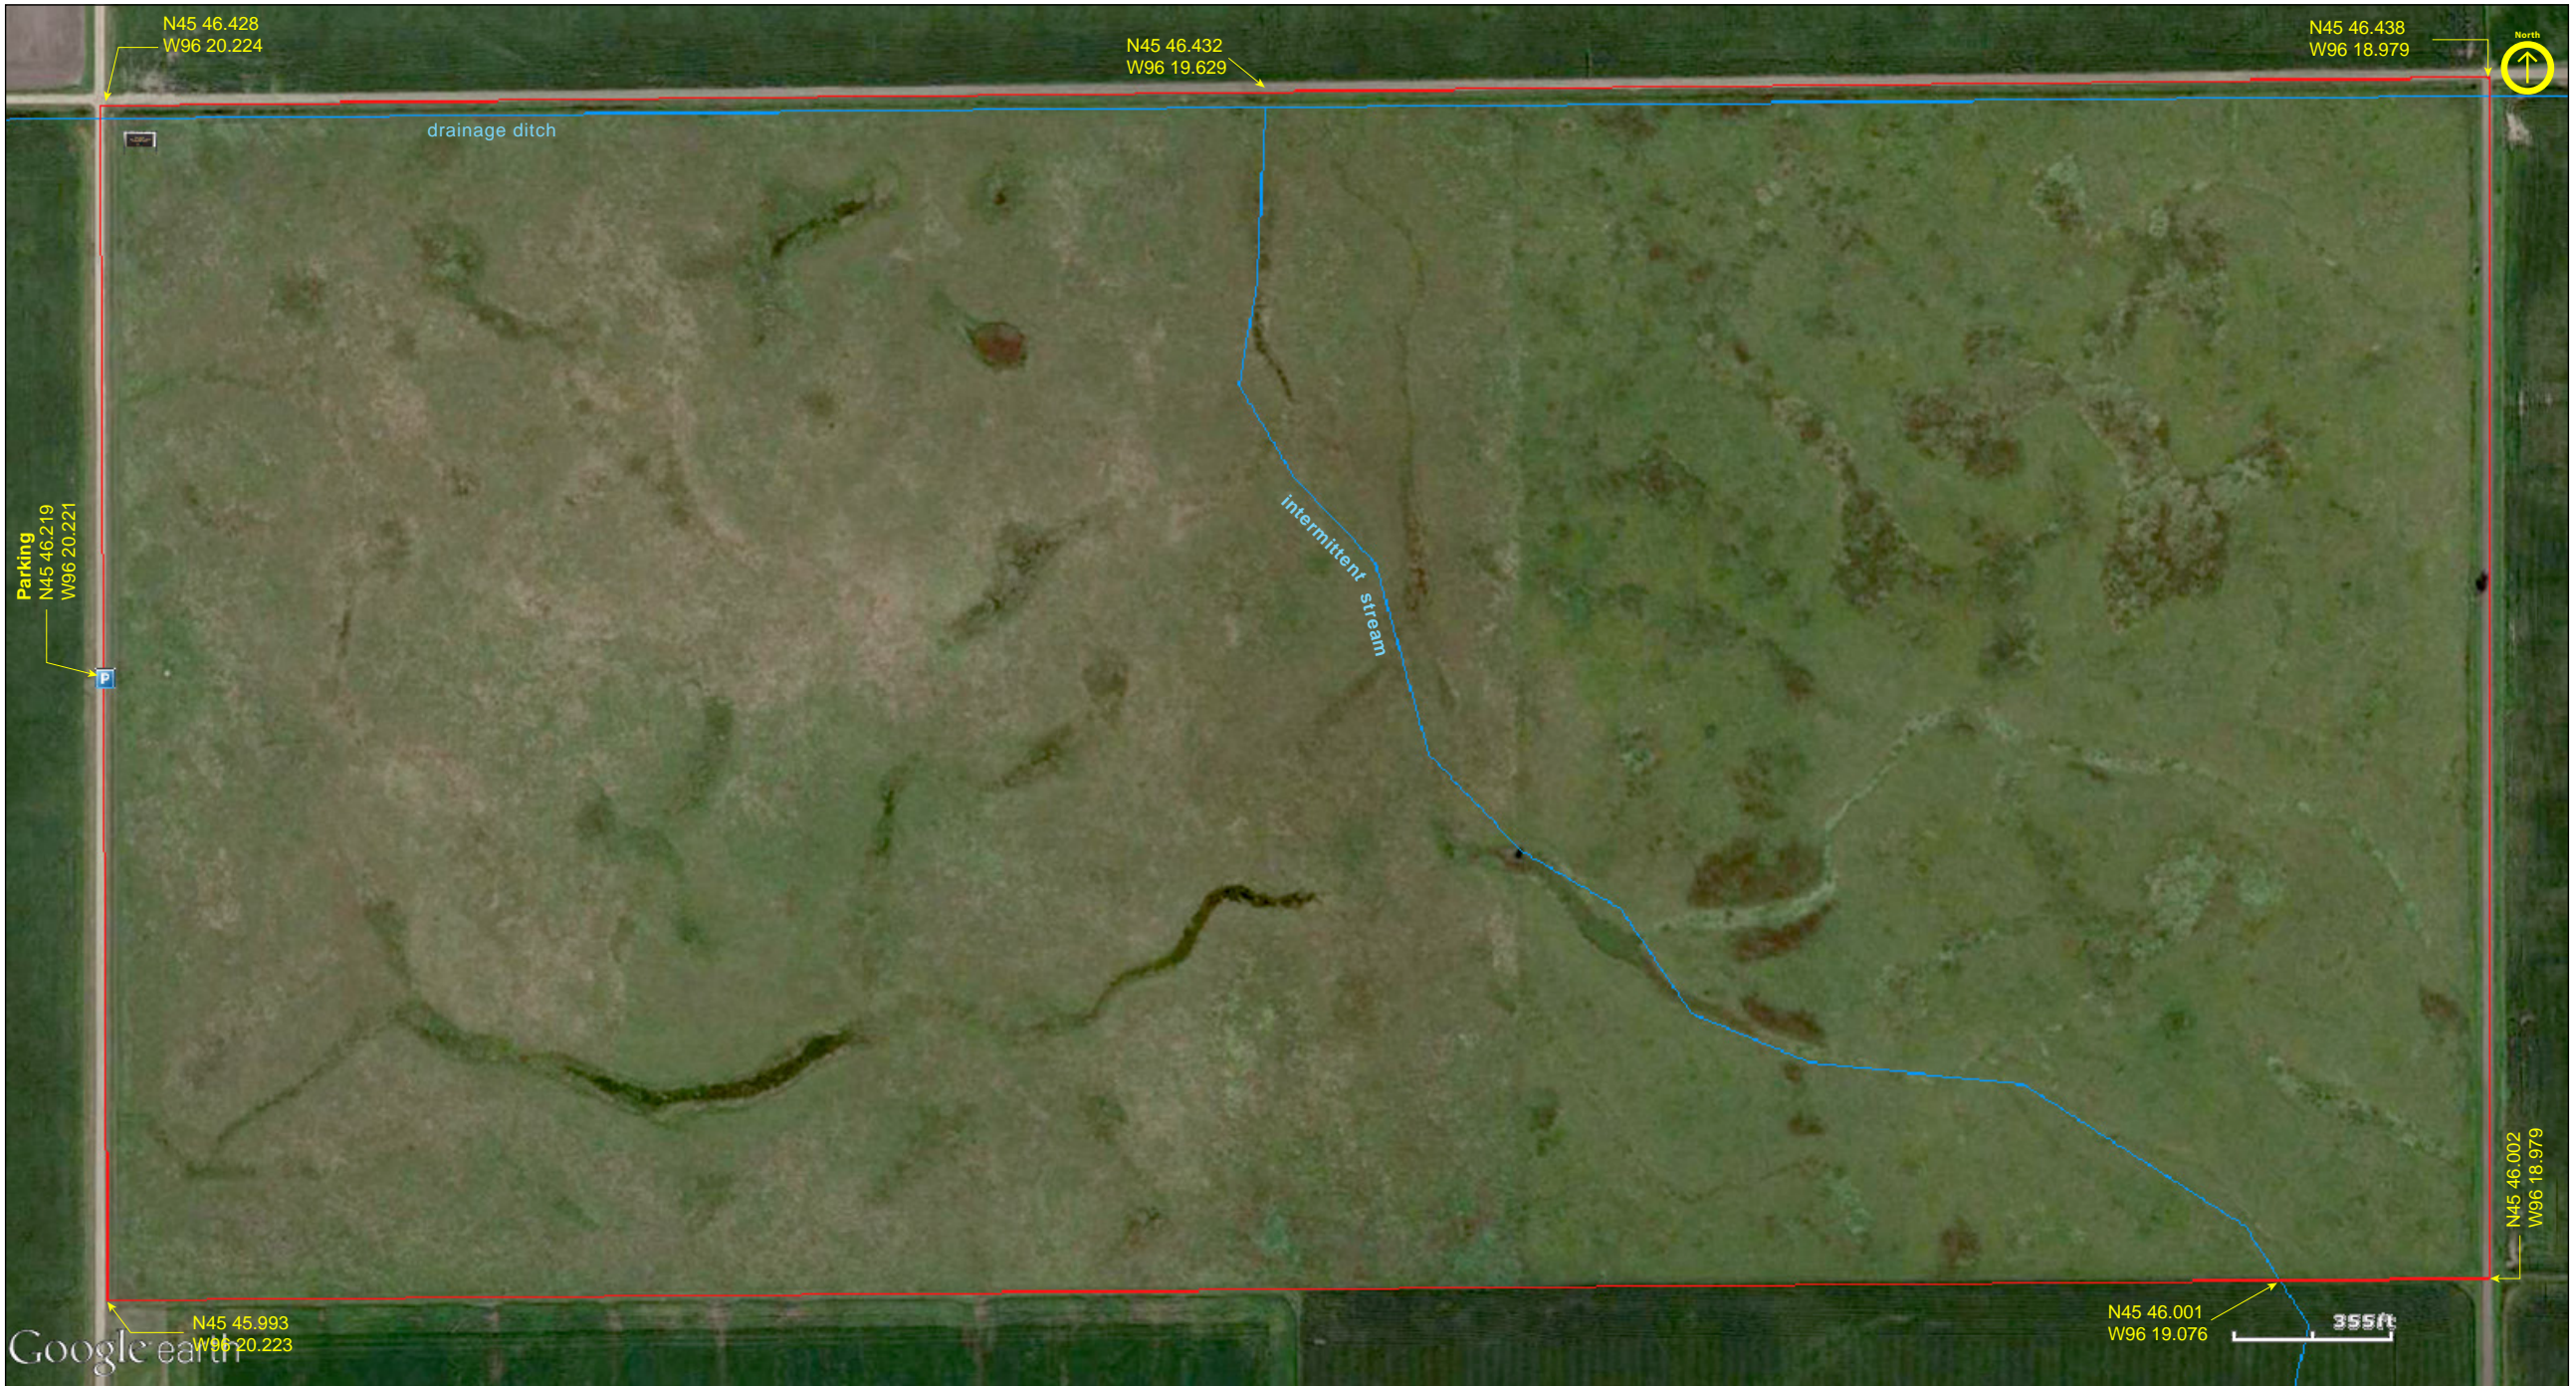

Miller Prairie West Unit

Traverse County

Miller Prairie West Unit

Traverse County

Sources: Esri, HERE, DeLorme, USGS, Intermap, INCREMENT P, NRCan, Esri Japan, METI, Esri China (Hong Kong), Esri Korea, Esri (Thailand), MapmyIndia, NGCC, © OpenStreetMap contributors, and the GIS

Miller Prairie West Unit

Miller Prairie West Unit

Directions and Notes from The Nature Conservancy

From Wheaton, drive six miles east of town on highway 27. Turn right (south) on county road 13. Drive for two miles on county road 13 and then turn left (east) on an unmarked gravel road. Continue on the township road for one mile. You will now be at the northwest corner of the western unit of the preserve. To get to the eastern unit from here, go south 1 mile and then turn left (east). Continue for slightly more than two miles on this township road. The eastern unit is located one-fourth a mile east of County Road 15.

The eastern unit can also be accessed easily by driving 9 miles east of Wheaton and taking a right (south) on County Road 15 for 3 miles. Take a left (east) after 3 miles and proceed east for one-fourth mile. This will place you at the southwest corner of the eastern unit.

Use caution when driving on the gravel roads in the spring and after rain, as they can be extremely muddy and slippery.

Notes from MinnesotaSeasons.com

Parking

N45 46.219, W96 20.221

Park on the field access ¼ mile south of the northwest corner of the preserve on County Road 77 (740th Ave.).