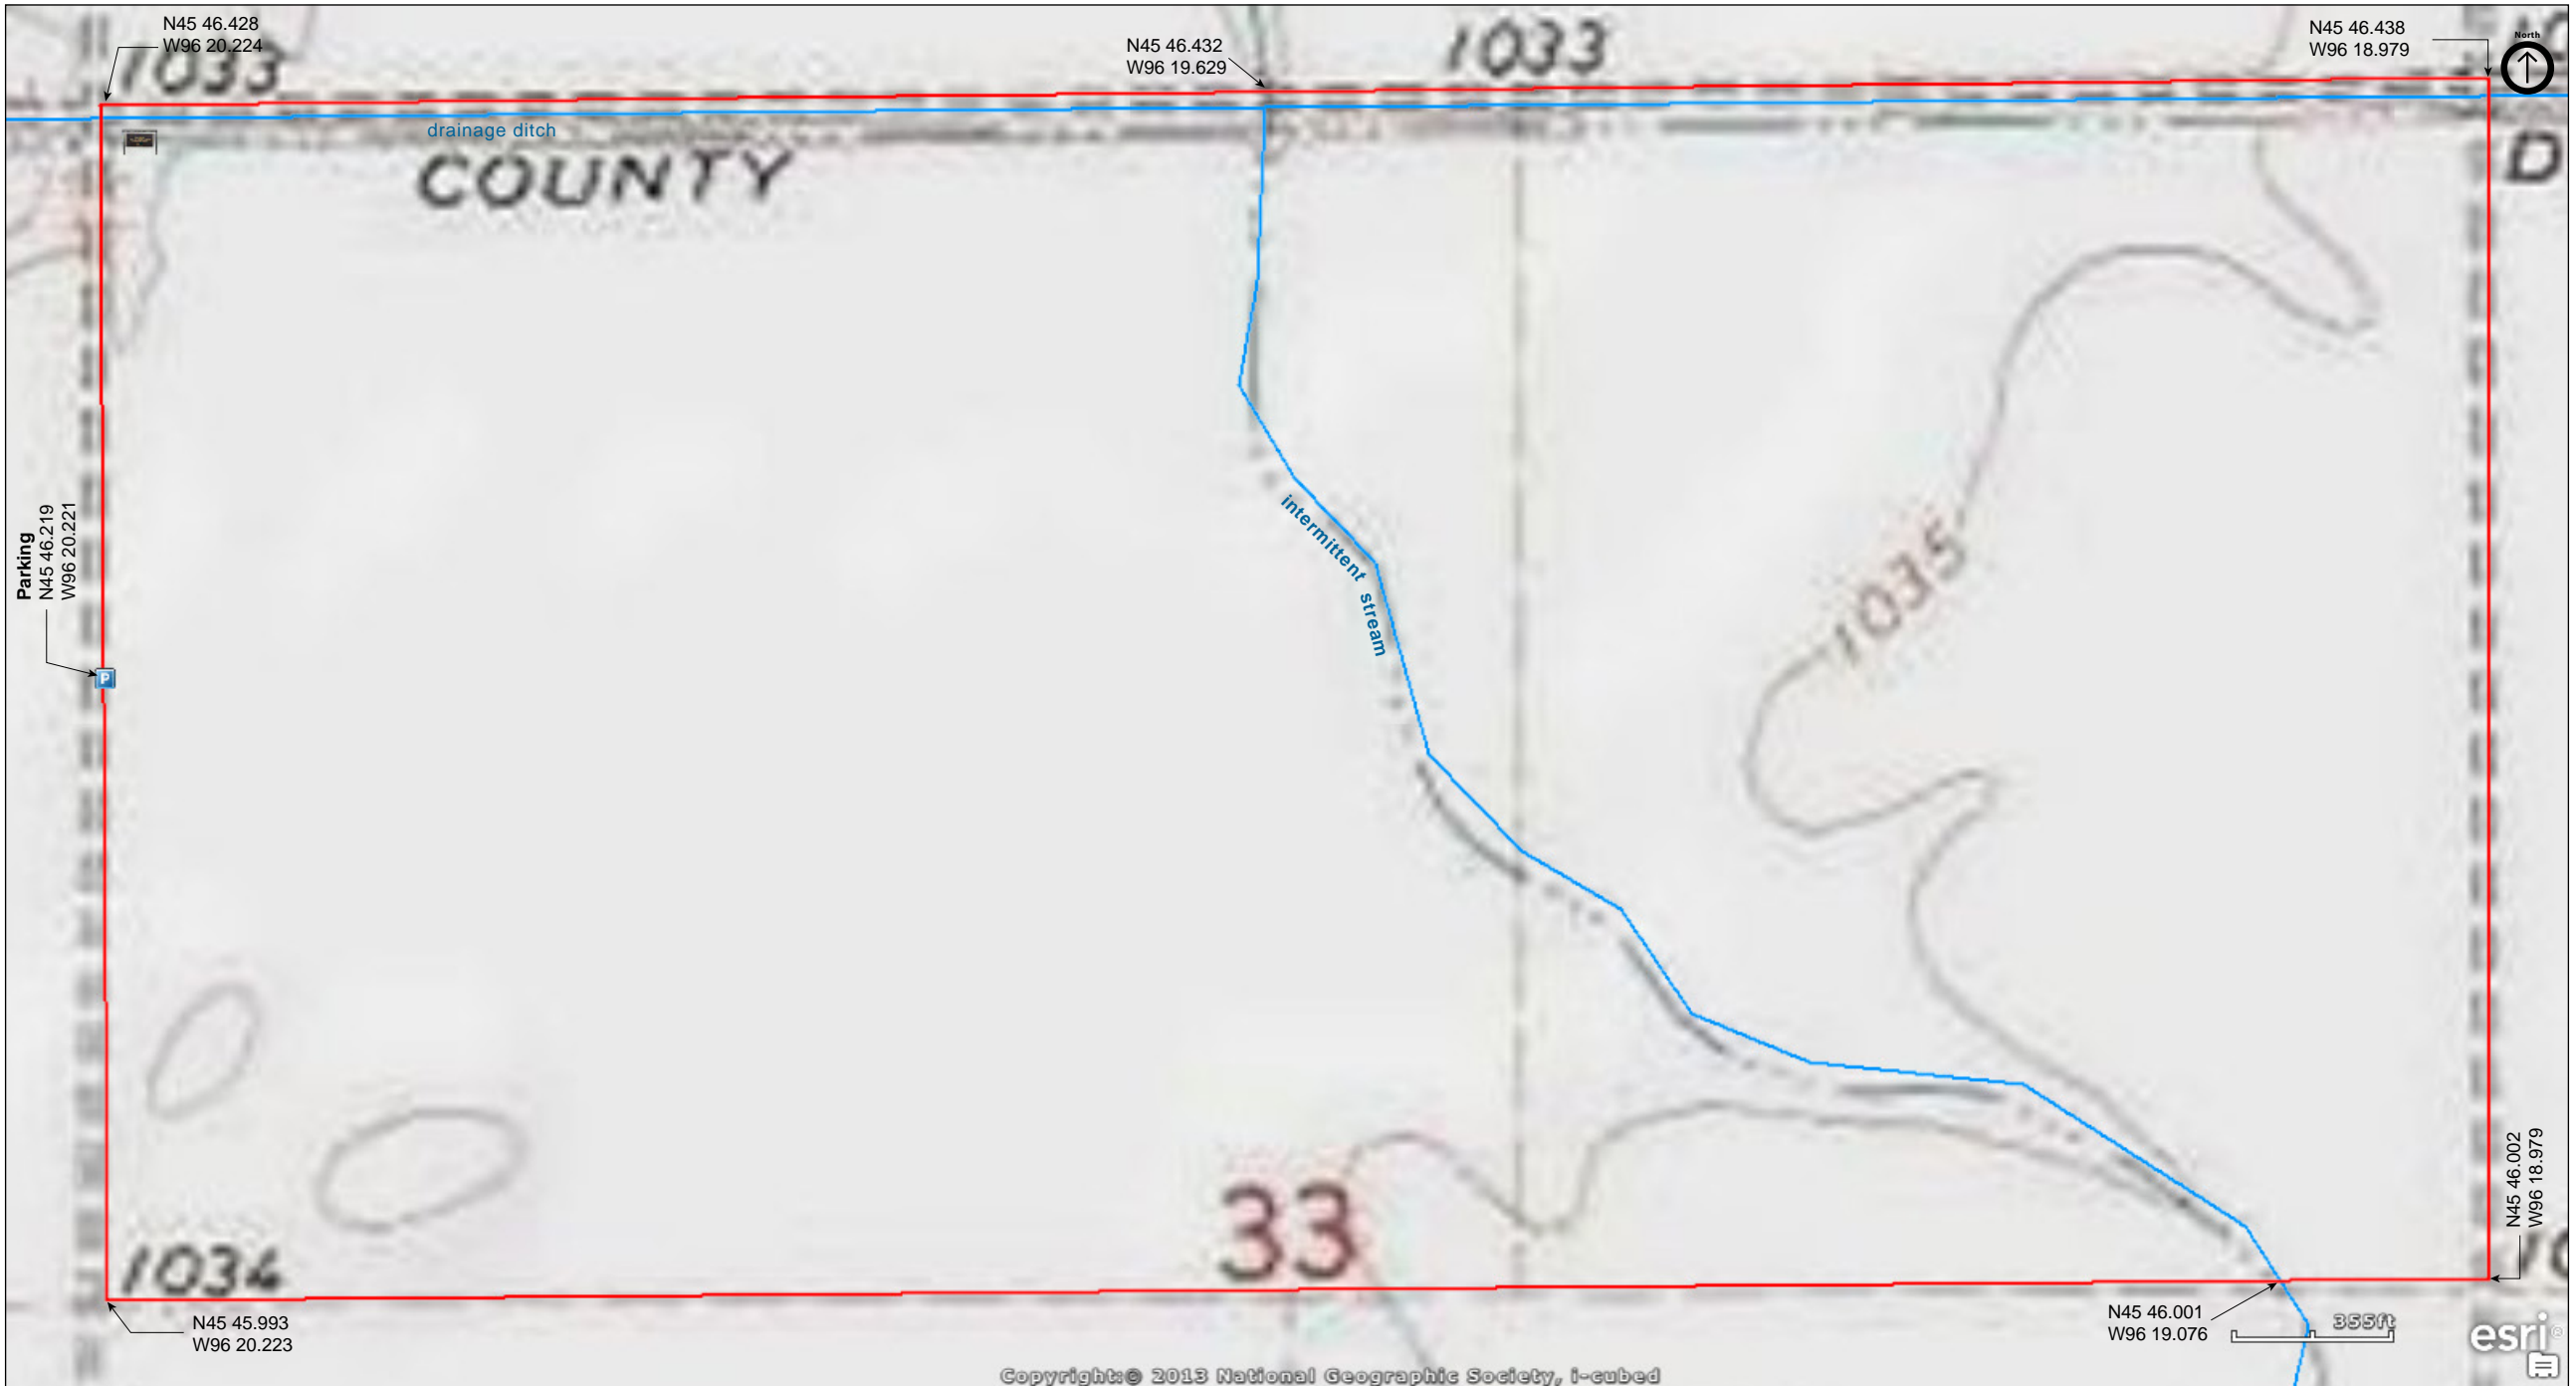

Miller Prairie West Unit

Traverse County

Miller Prairie West Unit

Traverse County

Sources: Esri, HERE, DeLorme, USGS, Intermap, INCREMENT P, NRCan, Esri Japan, METI, Esri China (Hong Kong), Esri Korea, Esri (Thailand), MapmyIndia, NGCC, © OpenStreetMap contributors, and the GIS

Miller Prairie West Unit

Traverse County

Copyright: © 2013 National Geographic Society, i-cubed

Miller Prairie West Unit

Traverse County

Esri, HERE, DeLorme, MapmyIndia, © OpenStreetMap contributors, and the GIS user community

Miller Prairie West Unit

Miller Prairie West Unit

Directions and Notes from The Nature Conservancy

From Wheaton, drive six miles east of town on highway 27. Turn right (south) on county road 13. Drive for two miles on county road 13 and then turn left (east) on an unmarked gravel road. Continue on the township road for one mile. You will now be at the northwest corner of the western unit of the preserve. To get to the eastern unit from here, go south 1 mile and then turn left (east). Continue for slightly more than two miles on this township road. The eastern unit is located one-fourth a mile east of County Road 15.

The eastern unit can also be accessed easily by driving 9 miles east of Wheaton and taking a right (south) on County Road 15 for 3 miles. Take a left (east) after 3 miles and proceed east for one-fourth mile. This will place you at the southwest corner of the eastern unit.