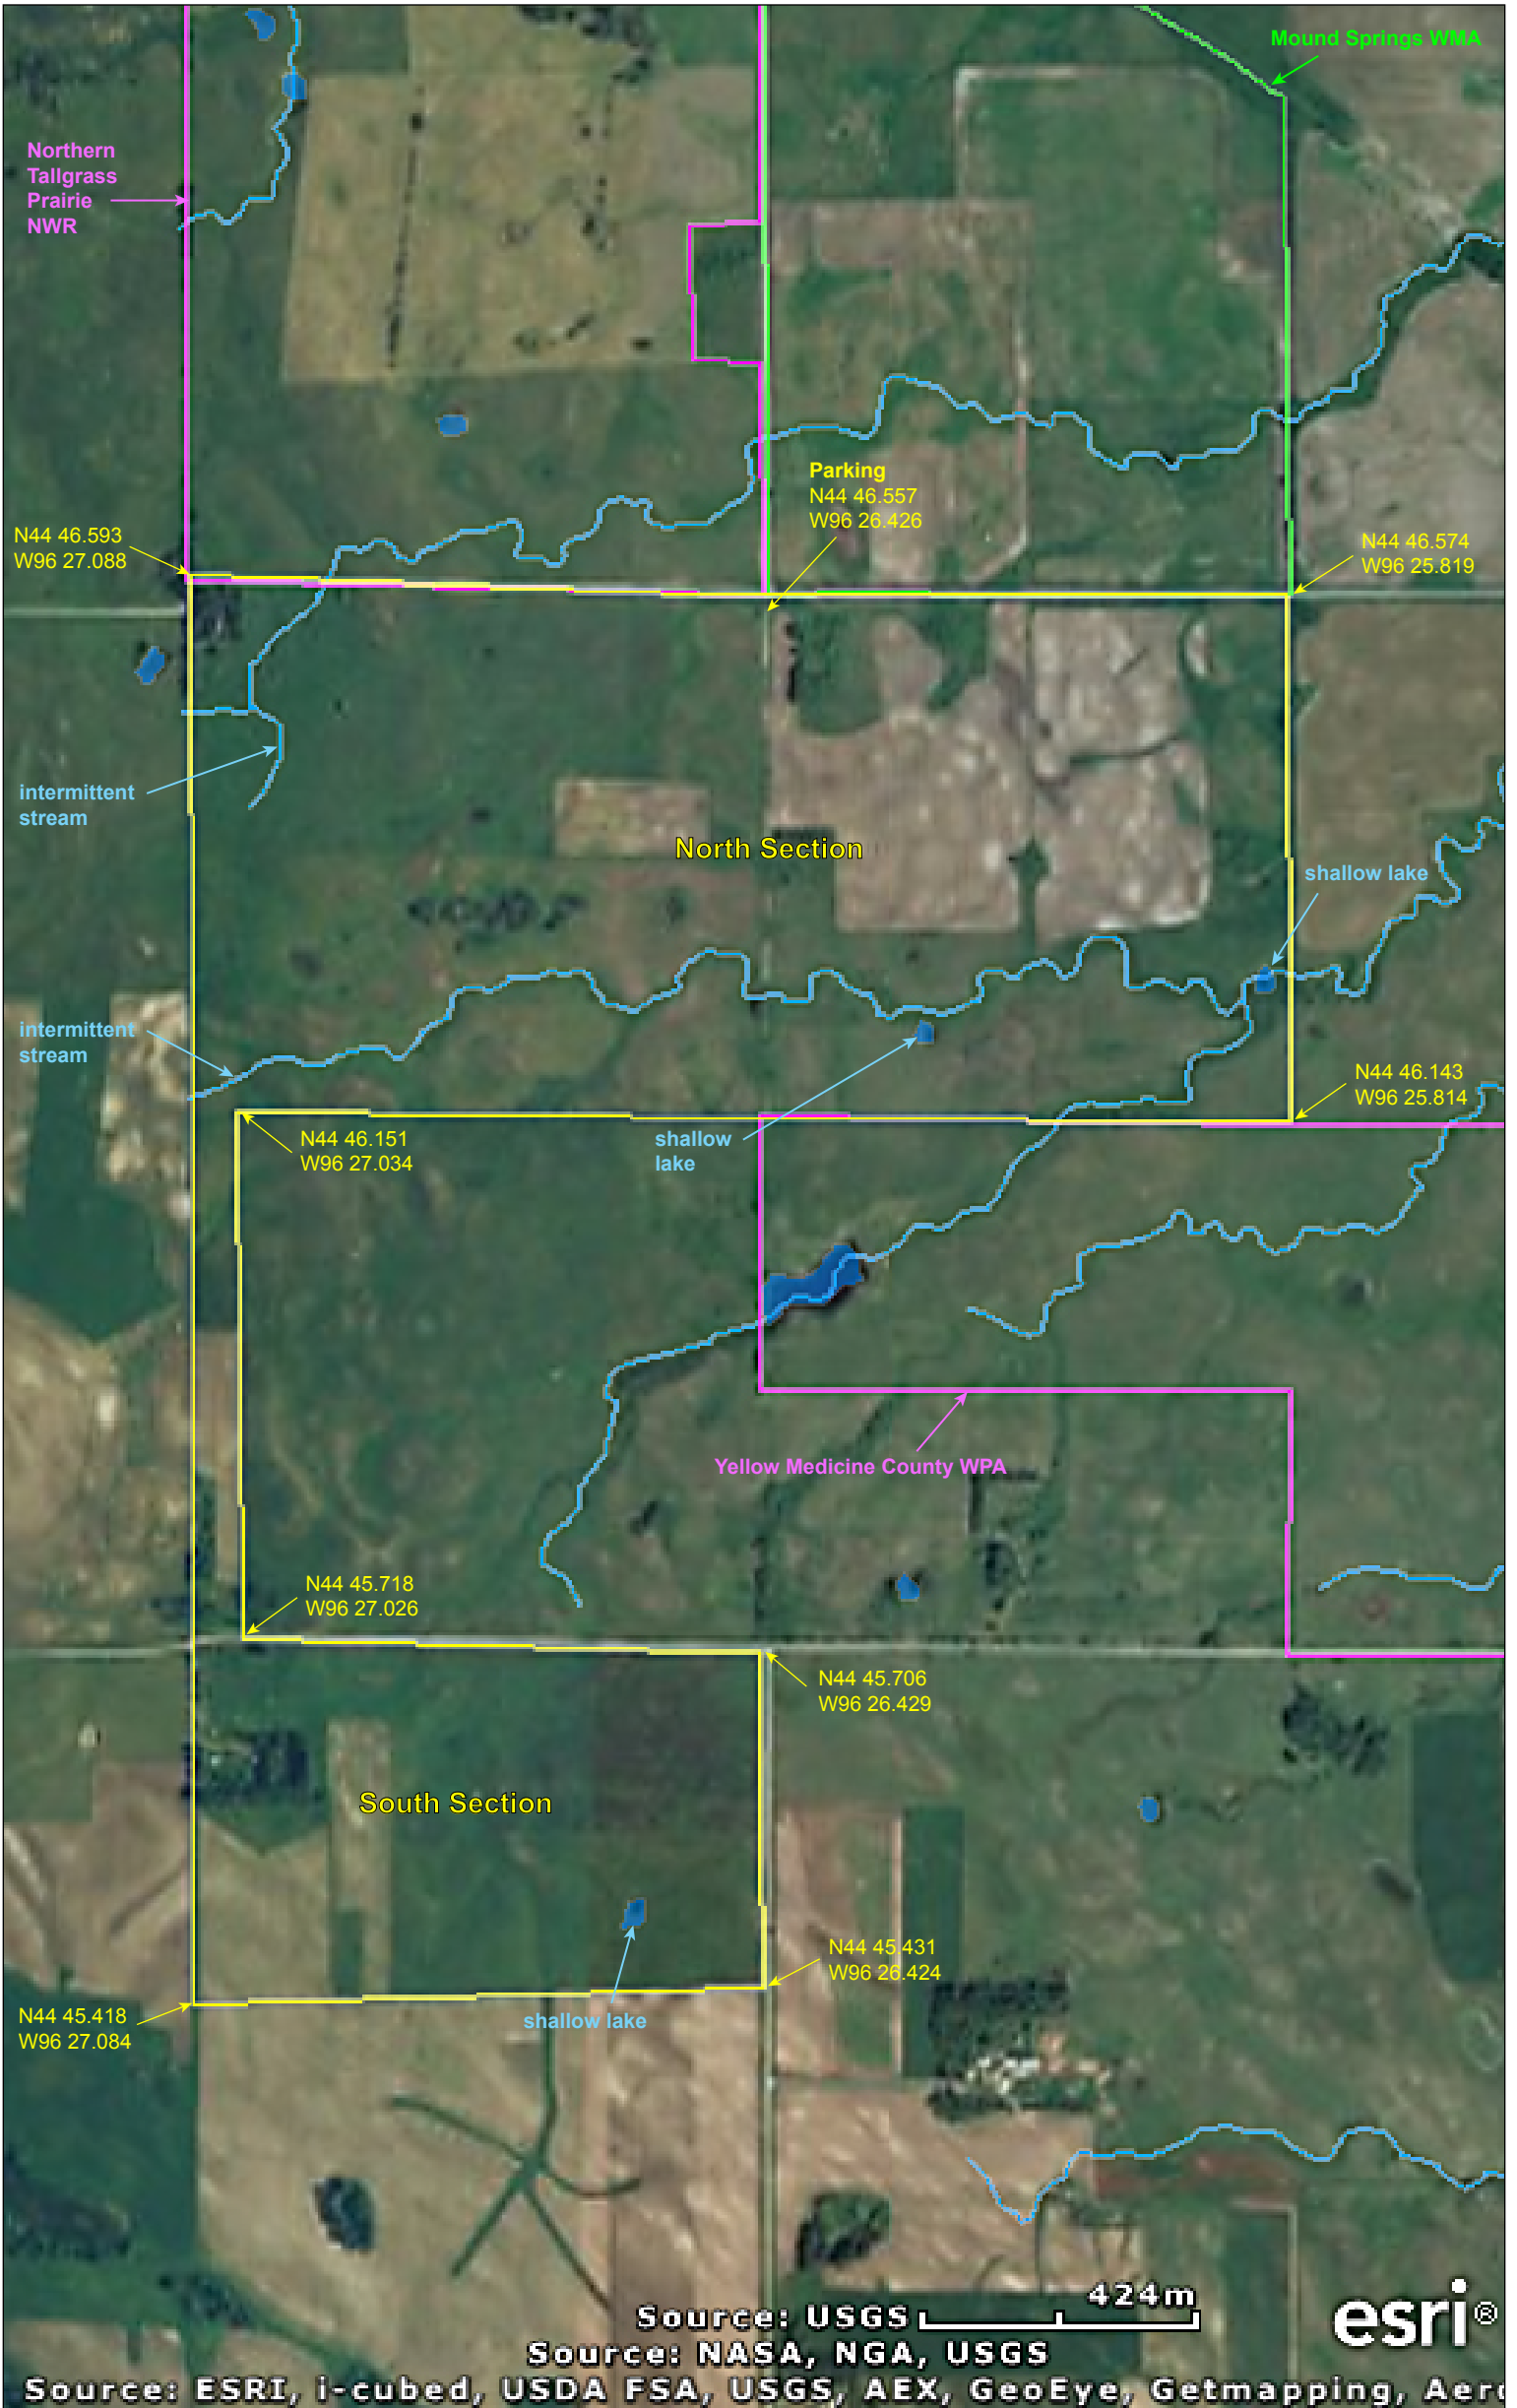

# Mound Spring Prairie SNA

Yellow Medicine County