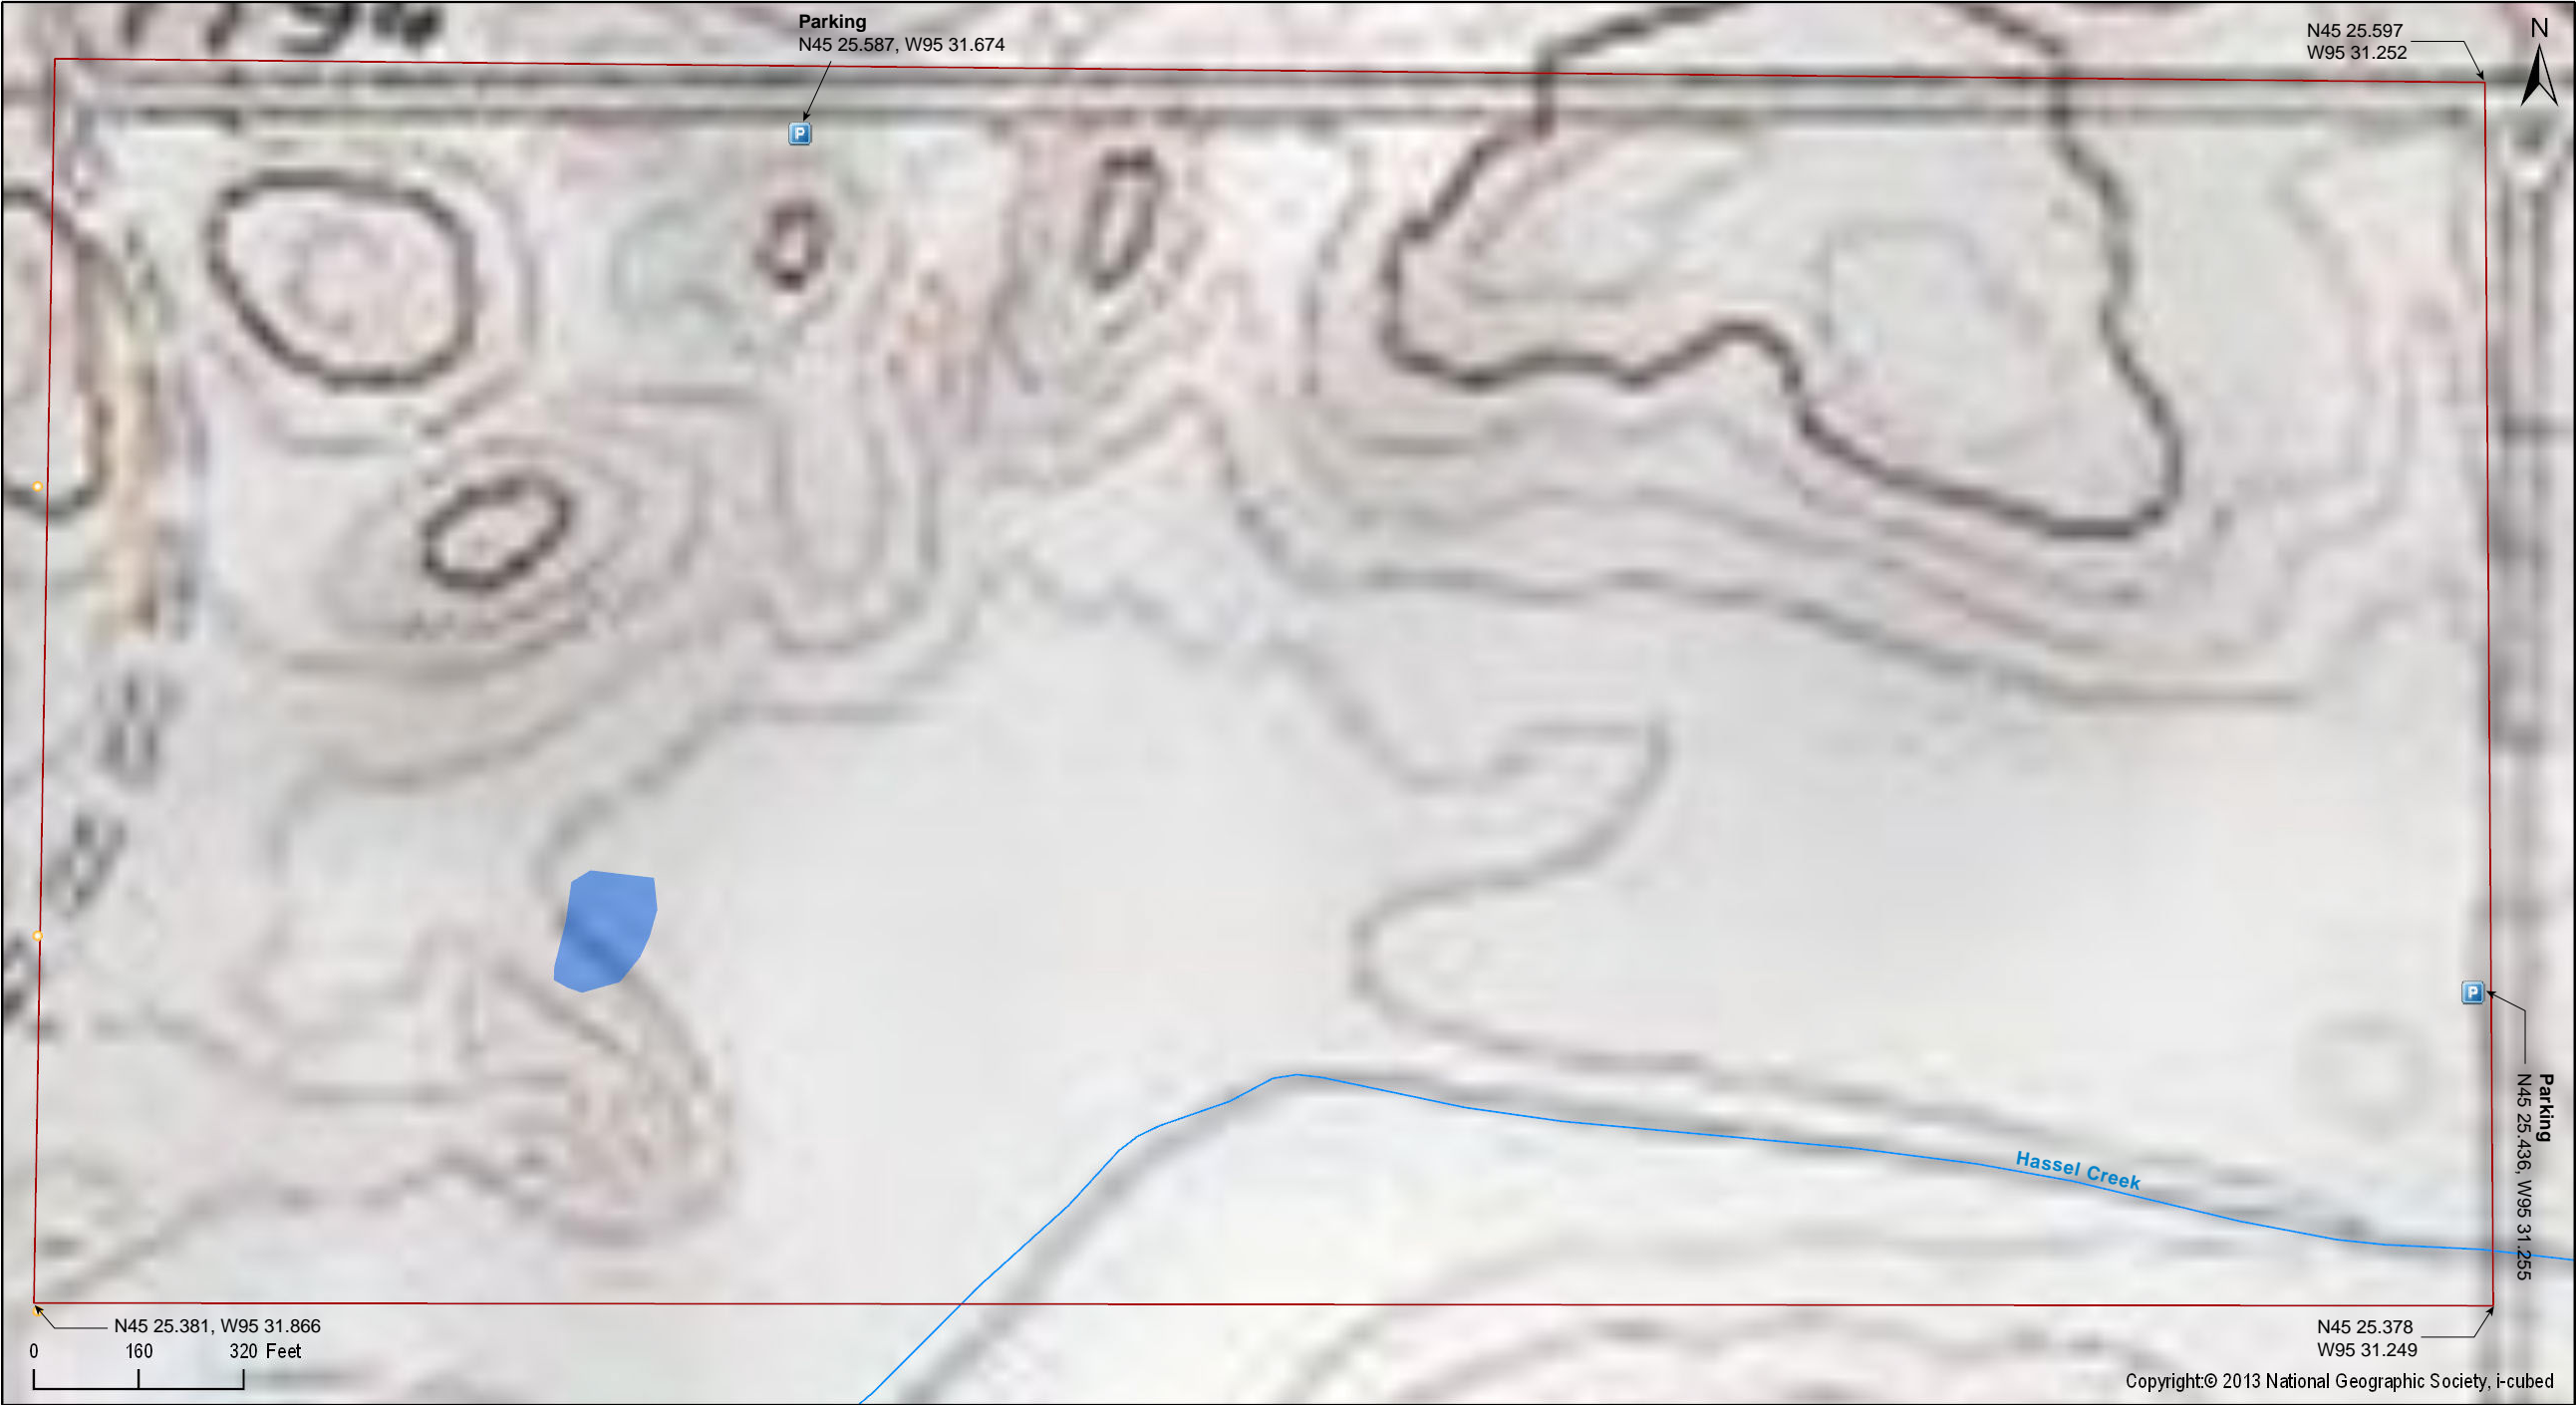

Northern Tallgrass Prairie National Wildlife Refuge Hoffman Unit

Pope County