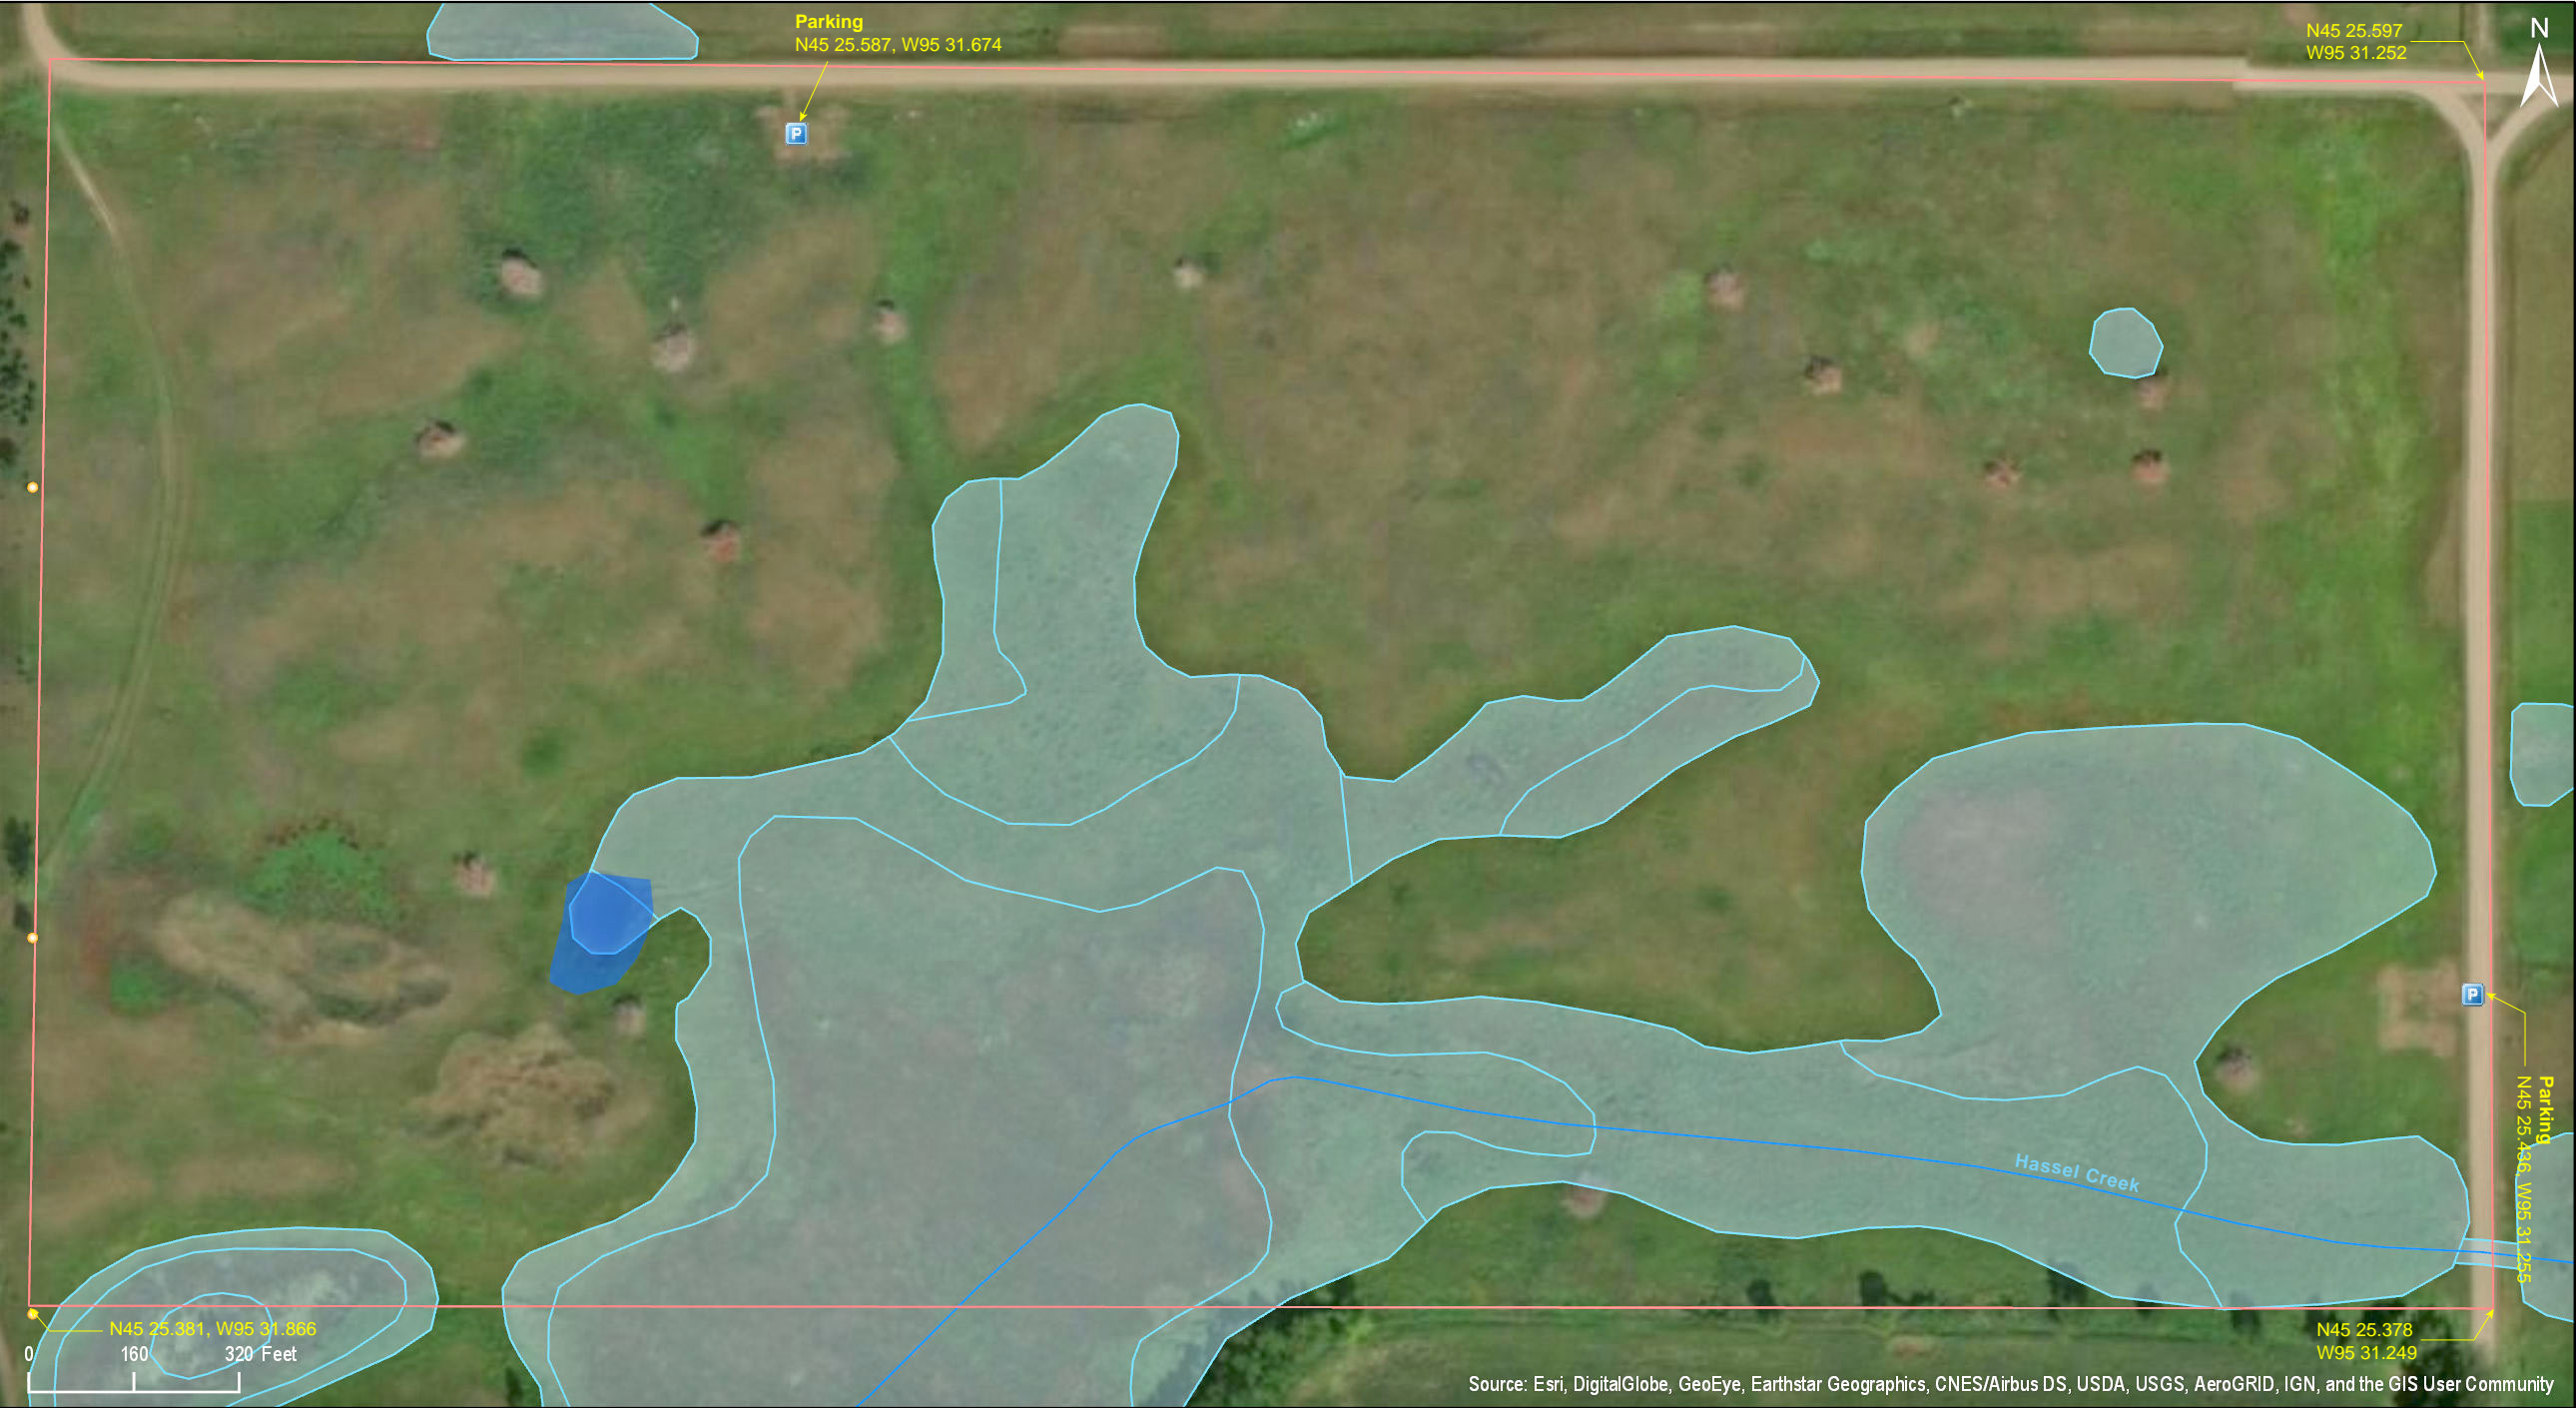

Northern Tallgrass Prairie National Wildlife Refuge Hoffman Unit

Source: Esri, DigitalGlobe, GeoEye, Earthstar Geographics, CNES/Airbus DS, USDA, USGS, AeroGRID, IGN, and the GIS User Community