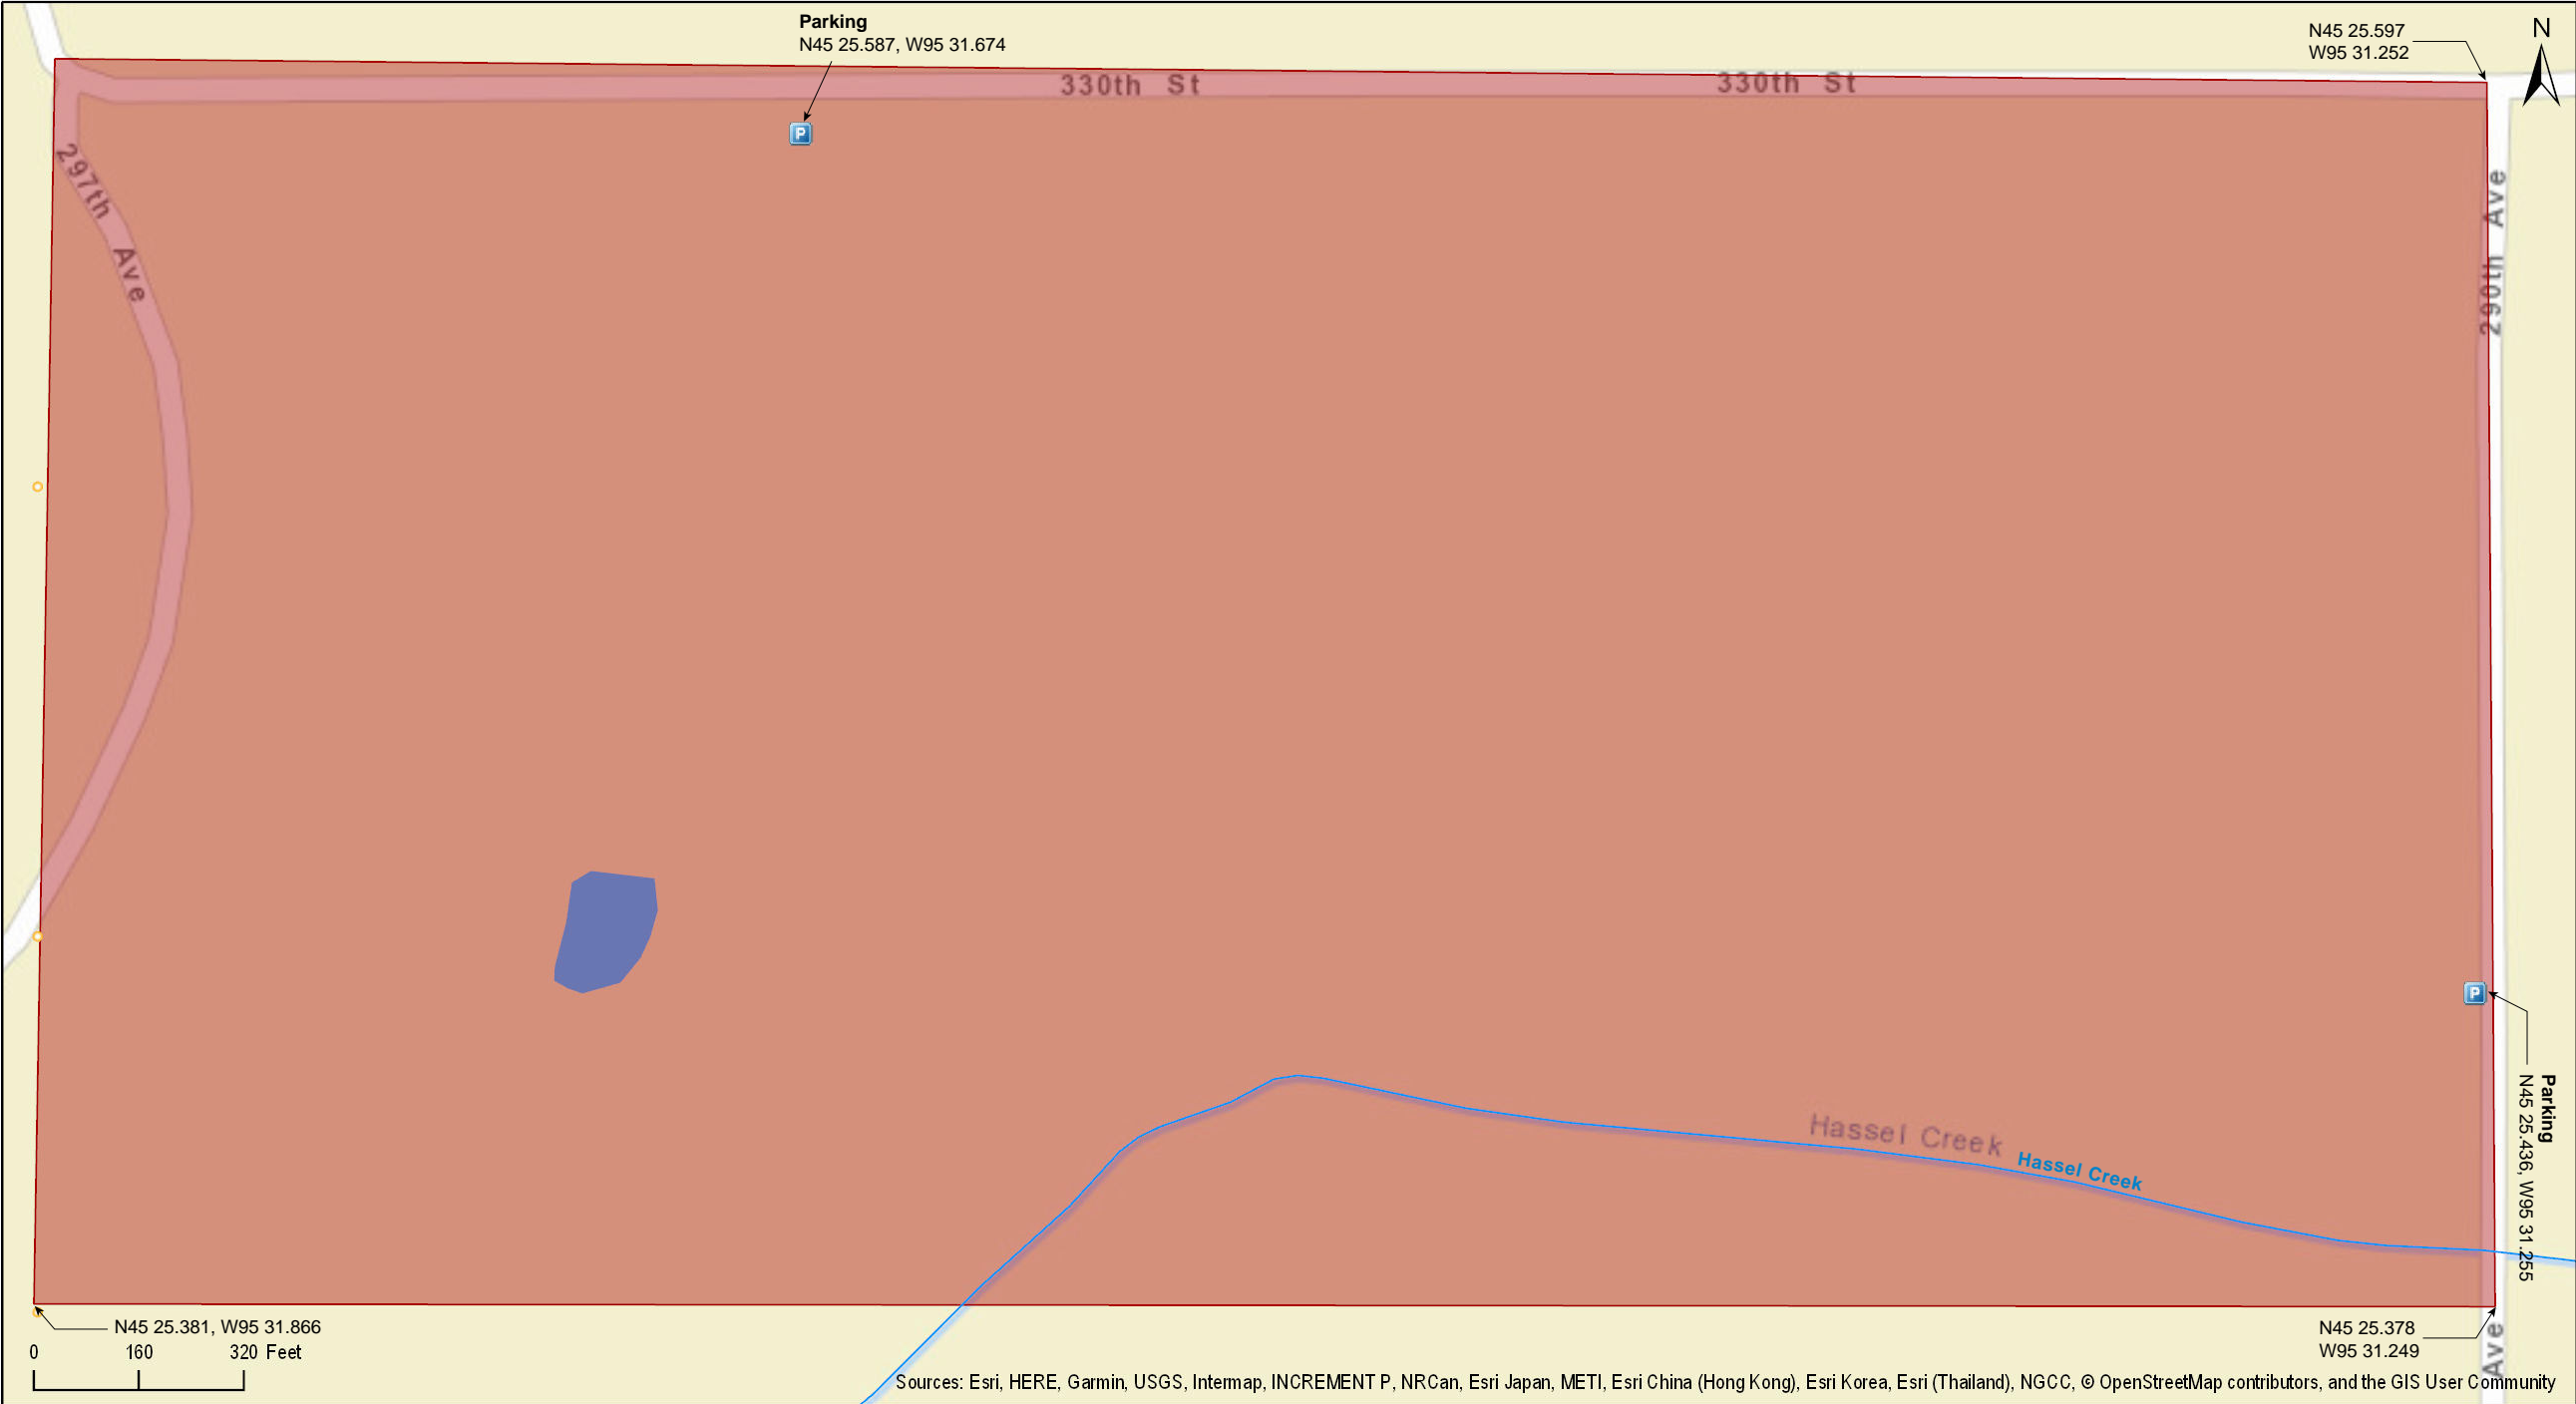

Northern Tallgrass Prairie National Wildlife Refuge Hoffman Unit

Pope County