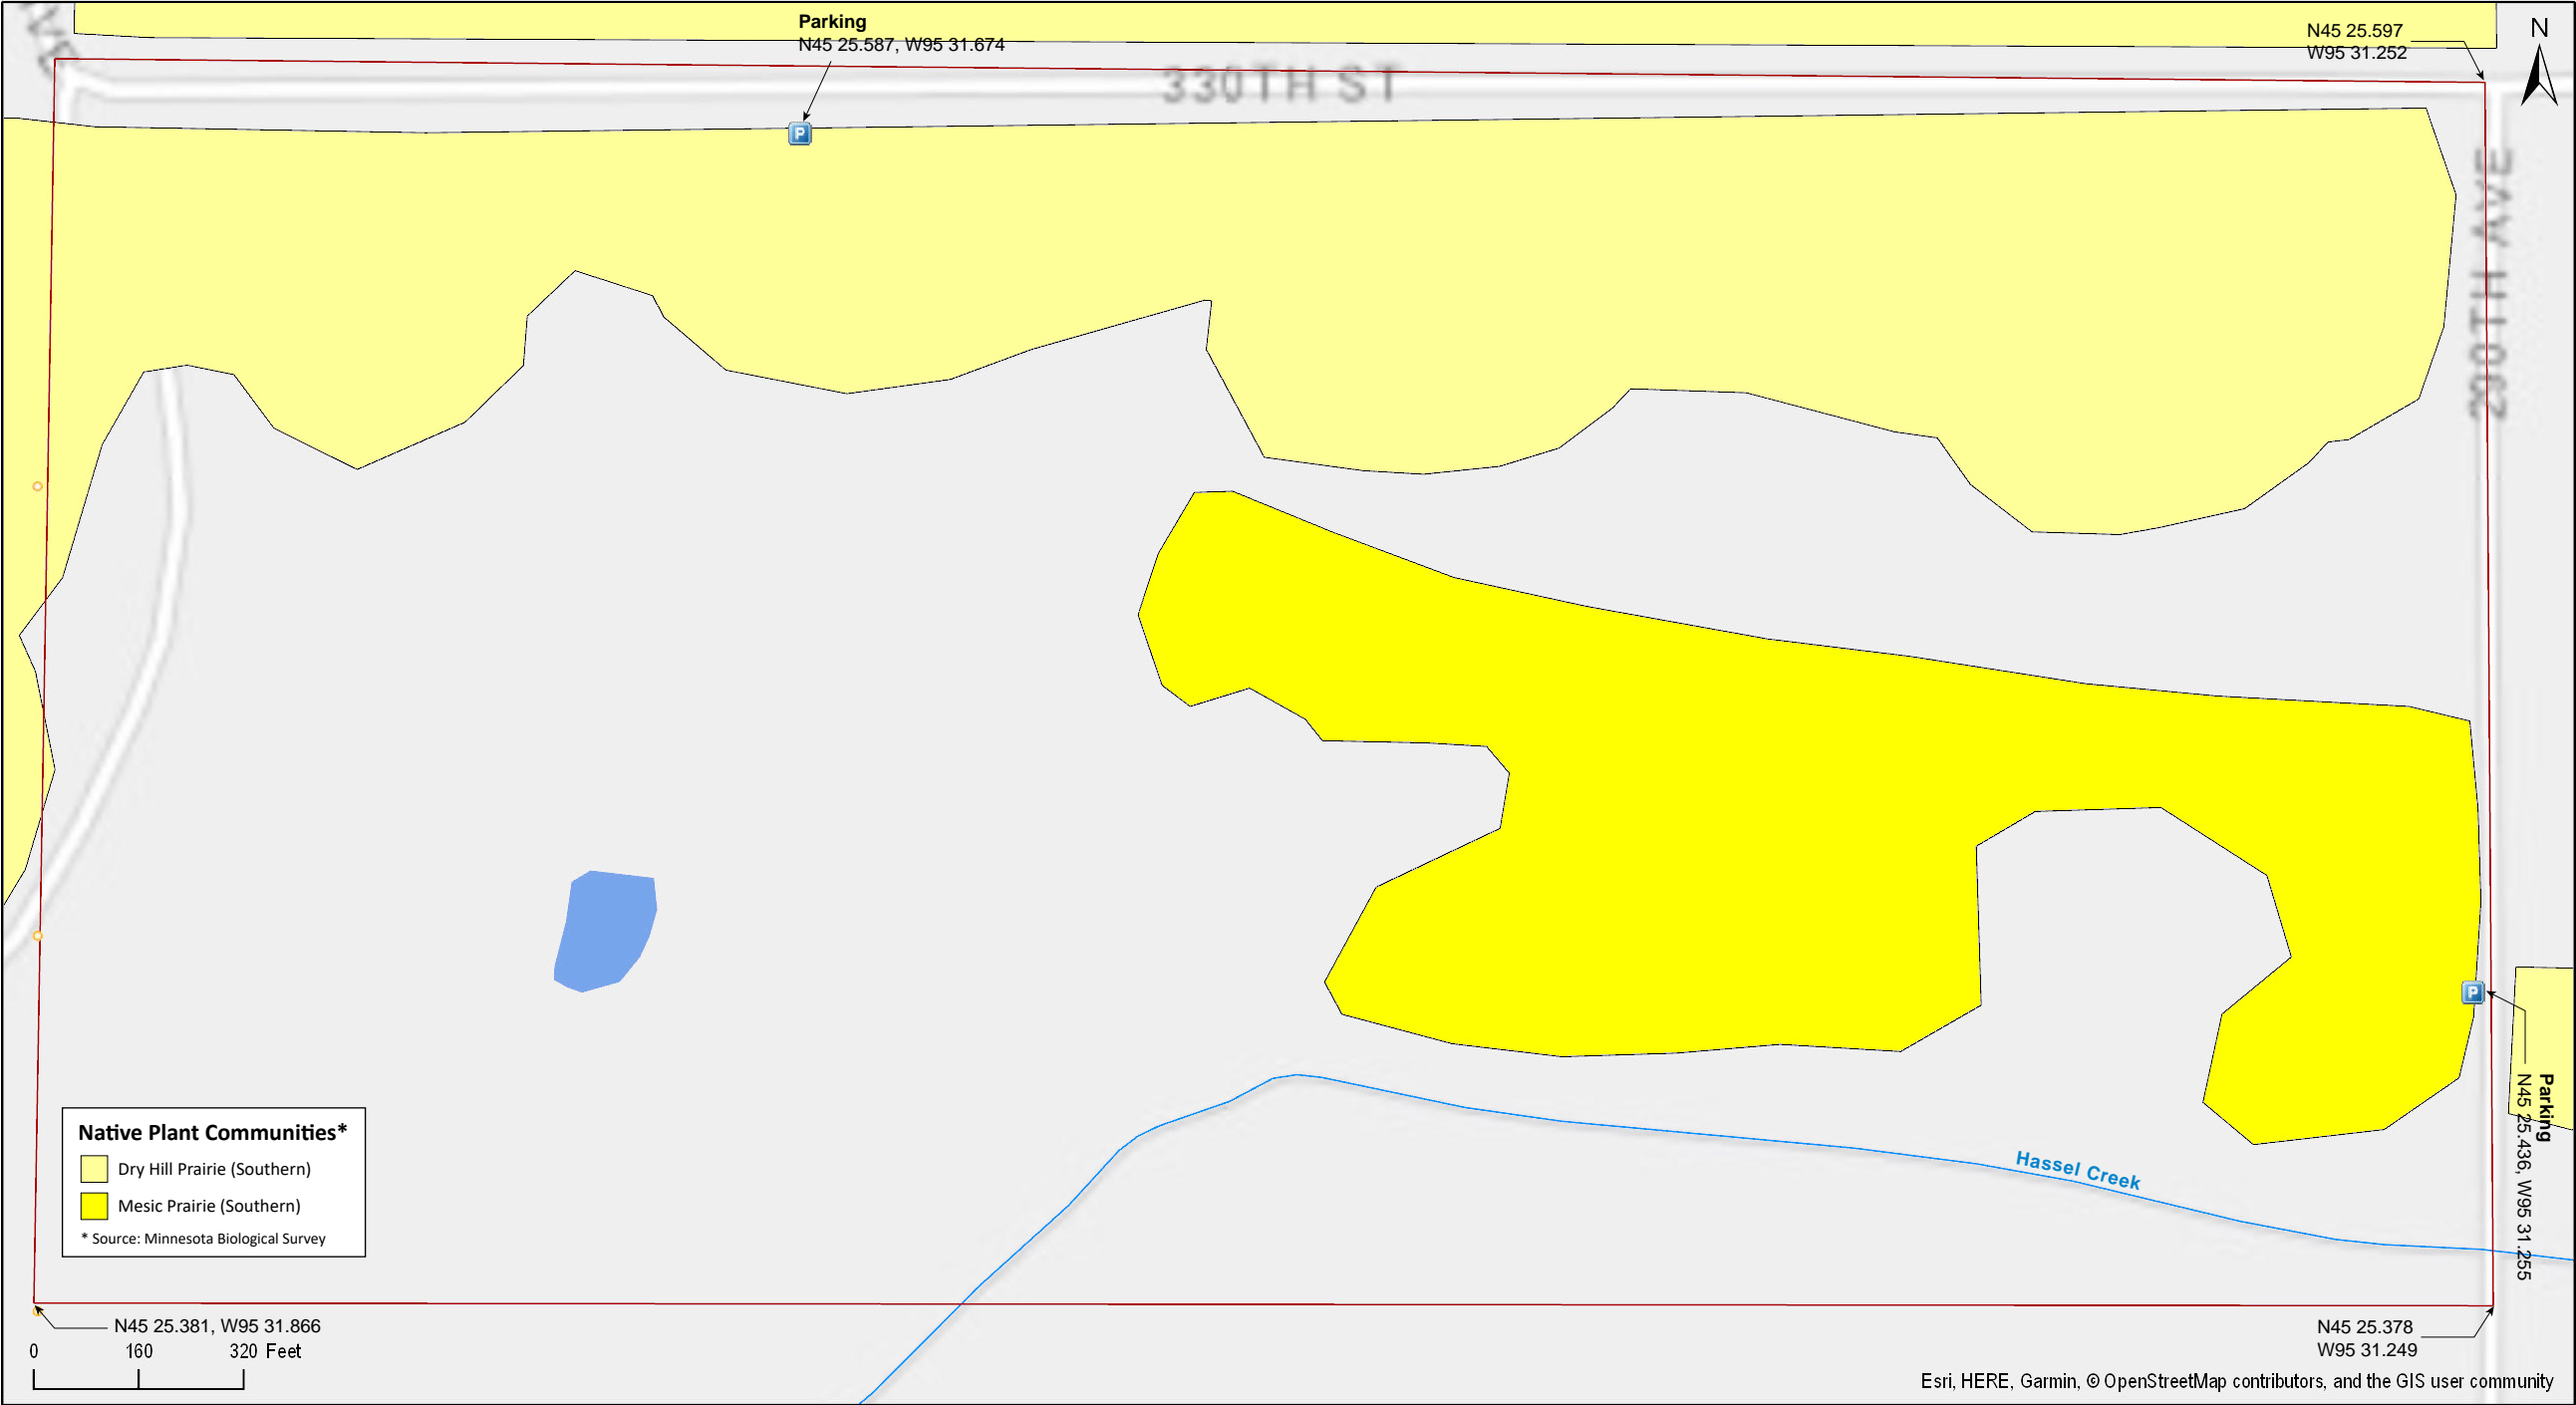

Northern Tallgrass Prairie National Wildlife Refuge Hoffman Unit

Pope County

Native Plant Communities*

- Dry Hill Prairie (Southern)
- Mesic Prairie (Southern)

* Source: Minnesota Biological Survey

Esri, HERE, Garmin, © OpenStreetMap contributors, and the GIS user community