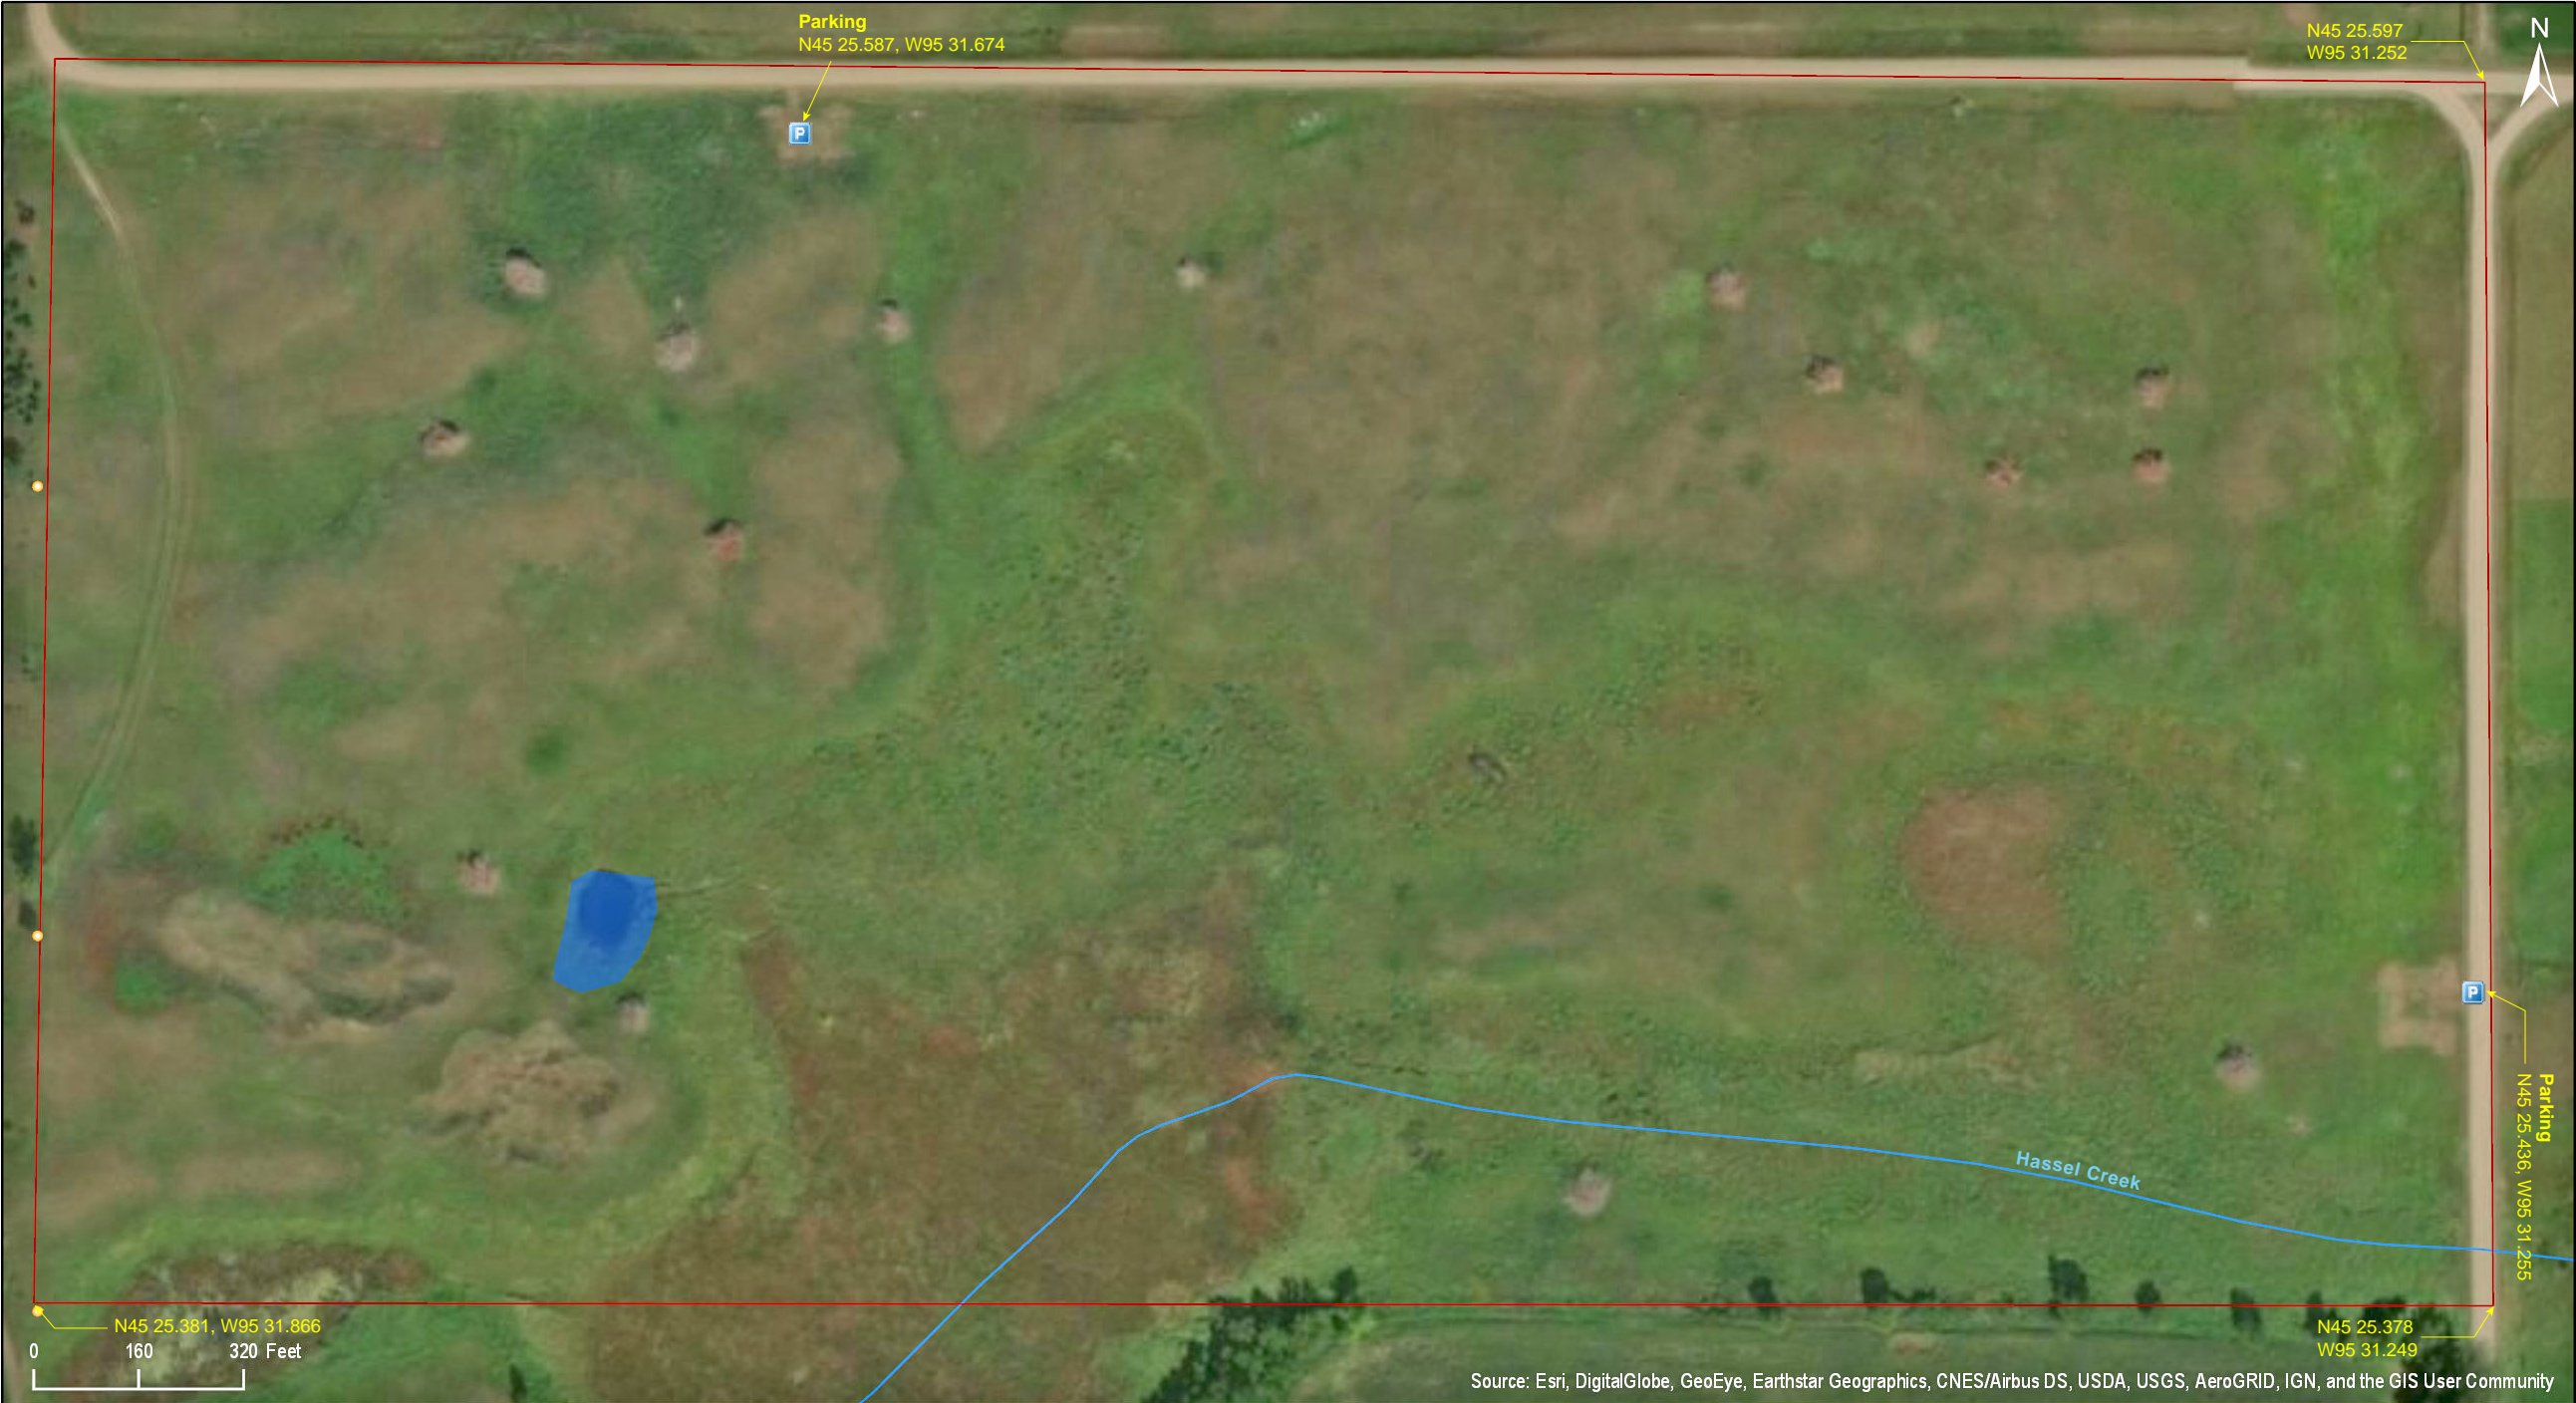

# Northern Tallgrass Prairie National Wildlife Refuge Hoffman Unit

Pope County

### LOCATIONS:

Hoffman Unit: N ½ NE ¼ of Section 35, Langhei Township, Pope County;  
95°31'52"W 45°25'36"N (45.426571° -95.531000°)

#### **East parking**

There is a larger parking area at the east boundary on the west side of 290th Ave.

N45 25.436, W95 31.255