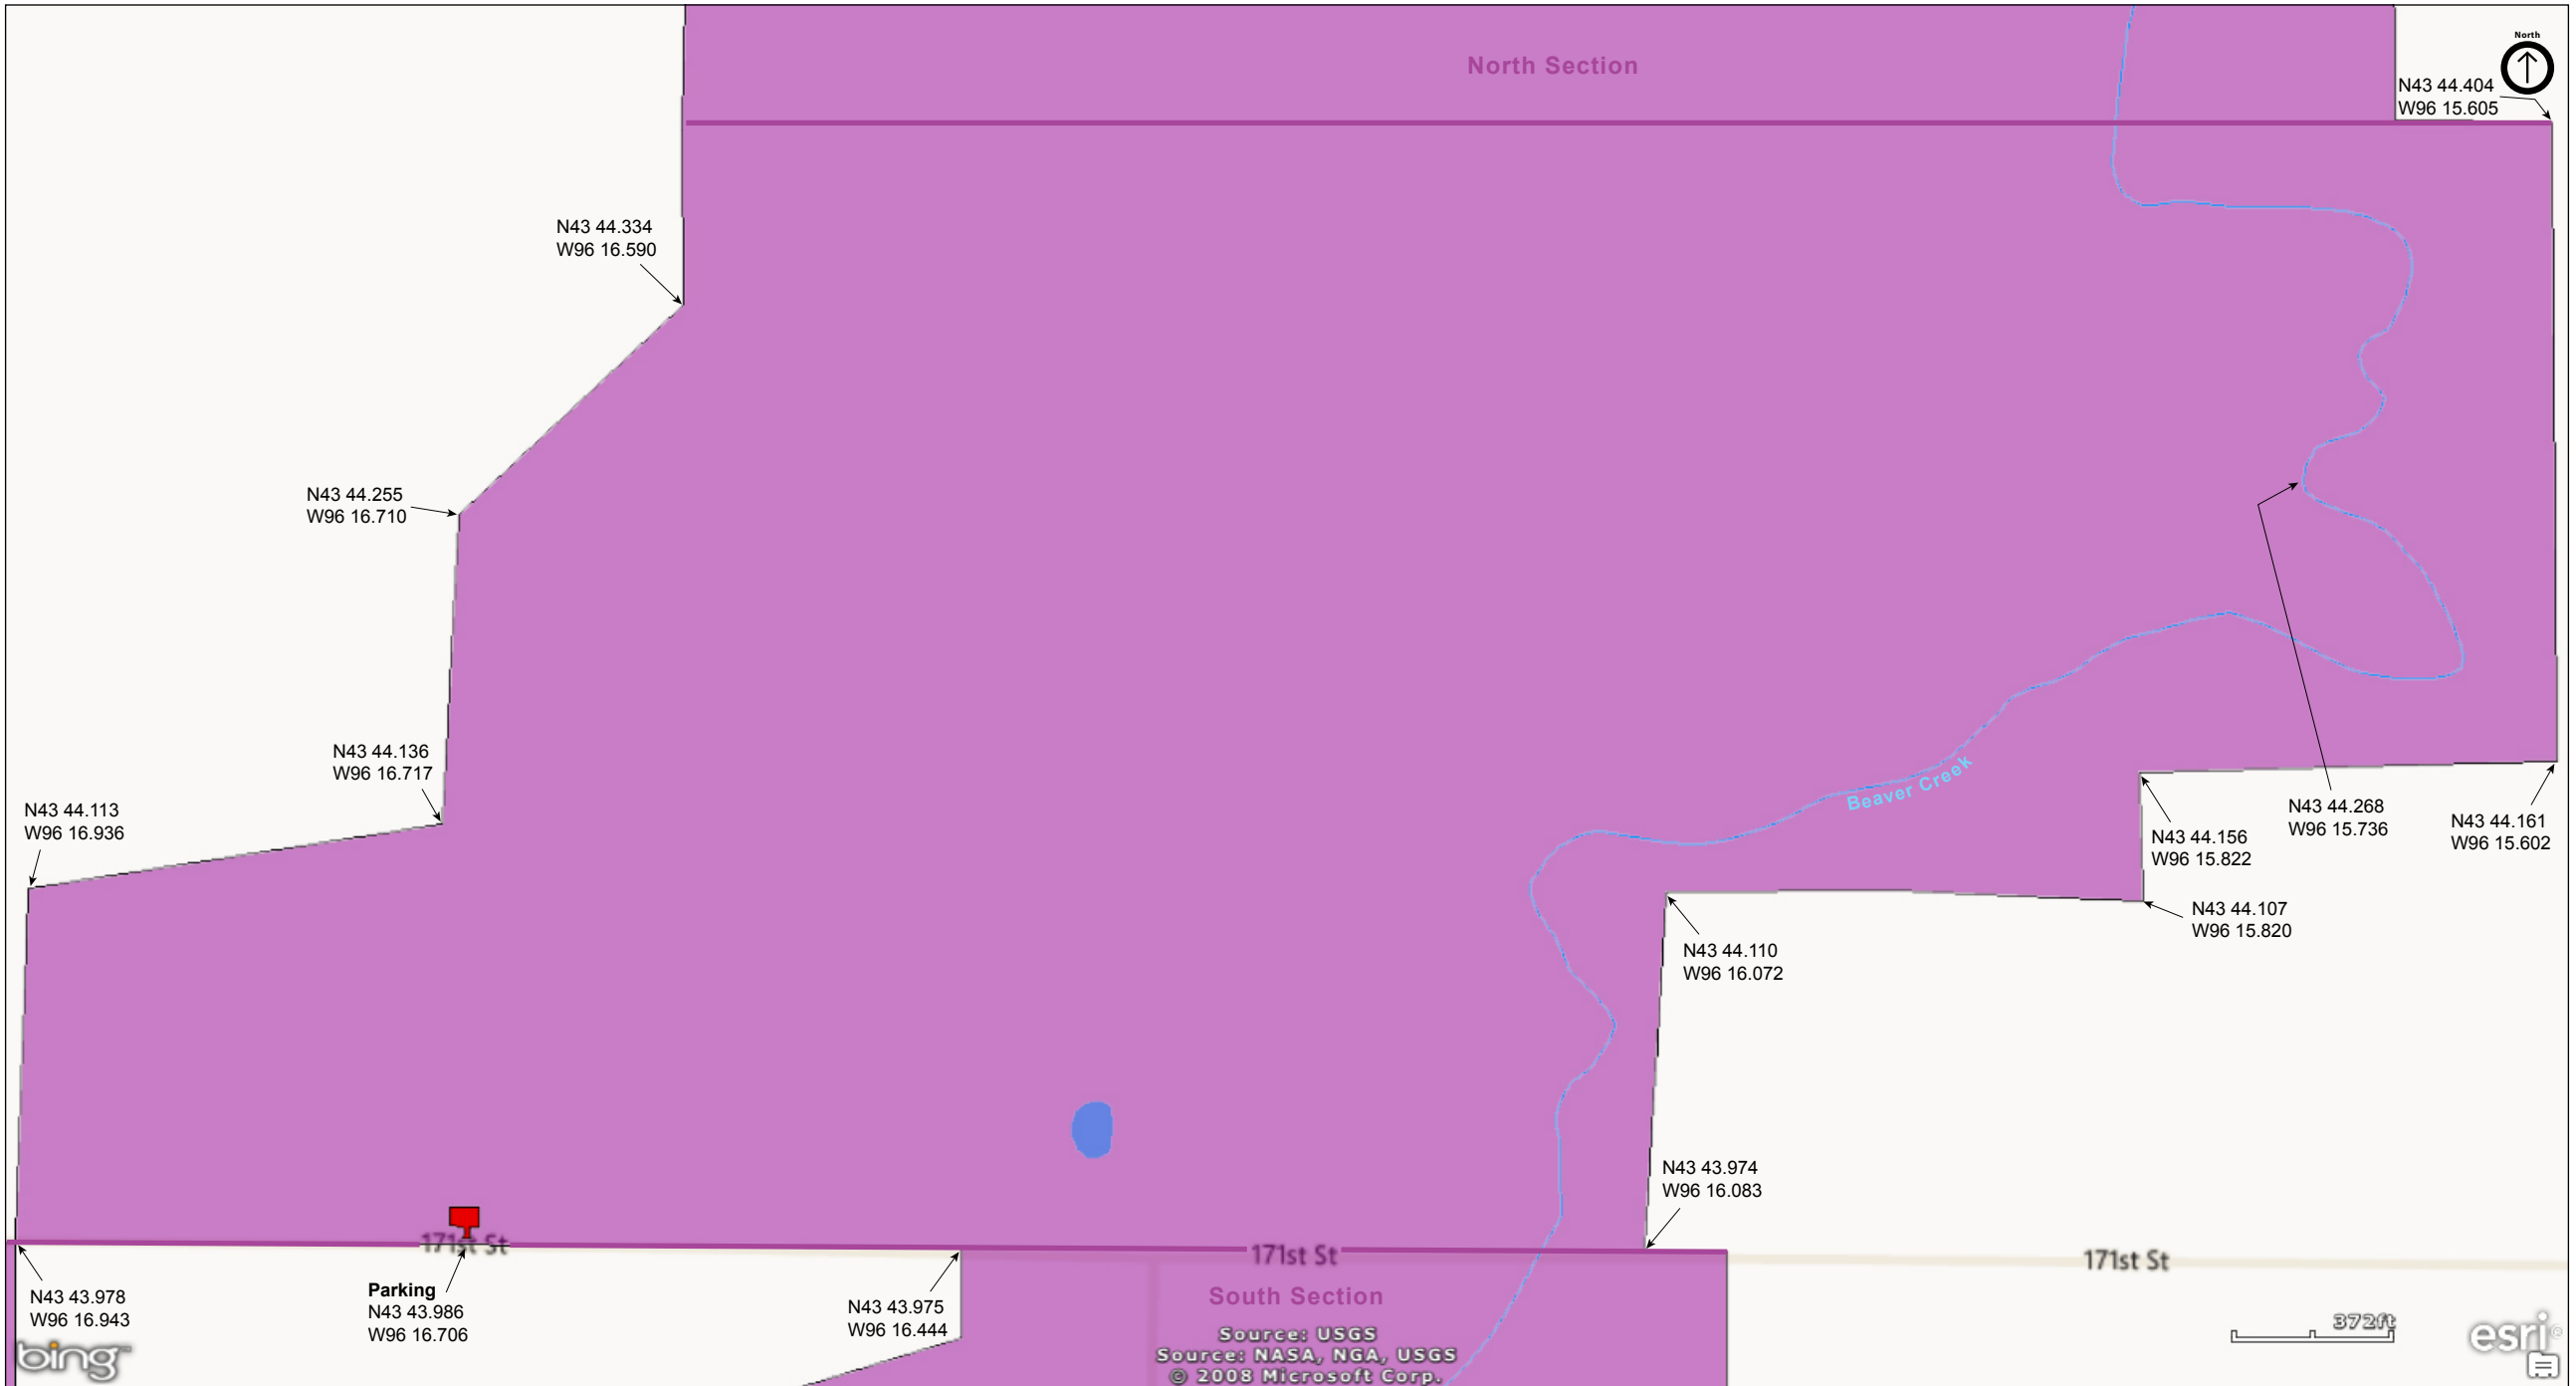

Touch the Sky Prairie Central Section

Rock County

Touch the Sky Prairie Central Section

Rock County

Touch the Sky Prairie
Central Section

Rock County

Touch the Sky Prairie Central Section

Rock County

Touch the Sky Prairie Central Section

Directions and Notes from U.S. Fish & Wildlife Service

The Northern Tallgrass Prairie National Wildlife Refuge is a mosaic of land scattered across western Minnesota and Iowa. The refuge owns eight units that are open to the public, and manages 41 additional privately-owned easements which are not open to the public.

Touch the Sky, in Rock County, Minnesota; managed by Windom Wetland Management District, 49663 County Rd. 17, Windom, MN 56101, 507-831-2220.

Hunting, wildlife viewing, interpretation, environmental education and photography are generally allowed on all Northern Tallgrass Prairie National Wildlife Refuge lands without a permit, unless otherwise posted.

Notes from MinnesotaSeasons.com

Parking

North Parking
N43 44.835, W96 16.041

Southeast Parking
N43 43.986, W96 16.706

Southwest Parking
N43 43.962, W96 17.233

This unit of the Northern Tallgrass Prairie NWR is open to the public.