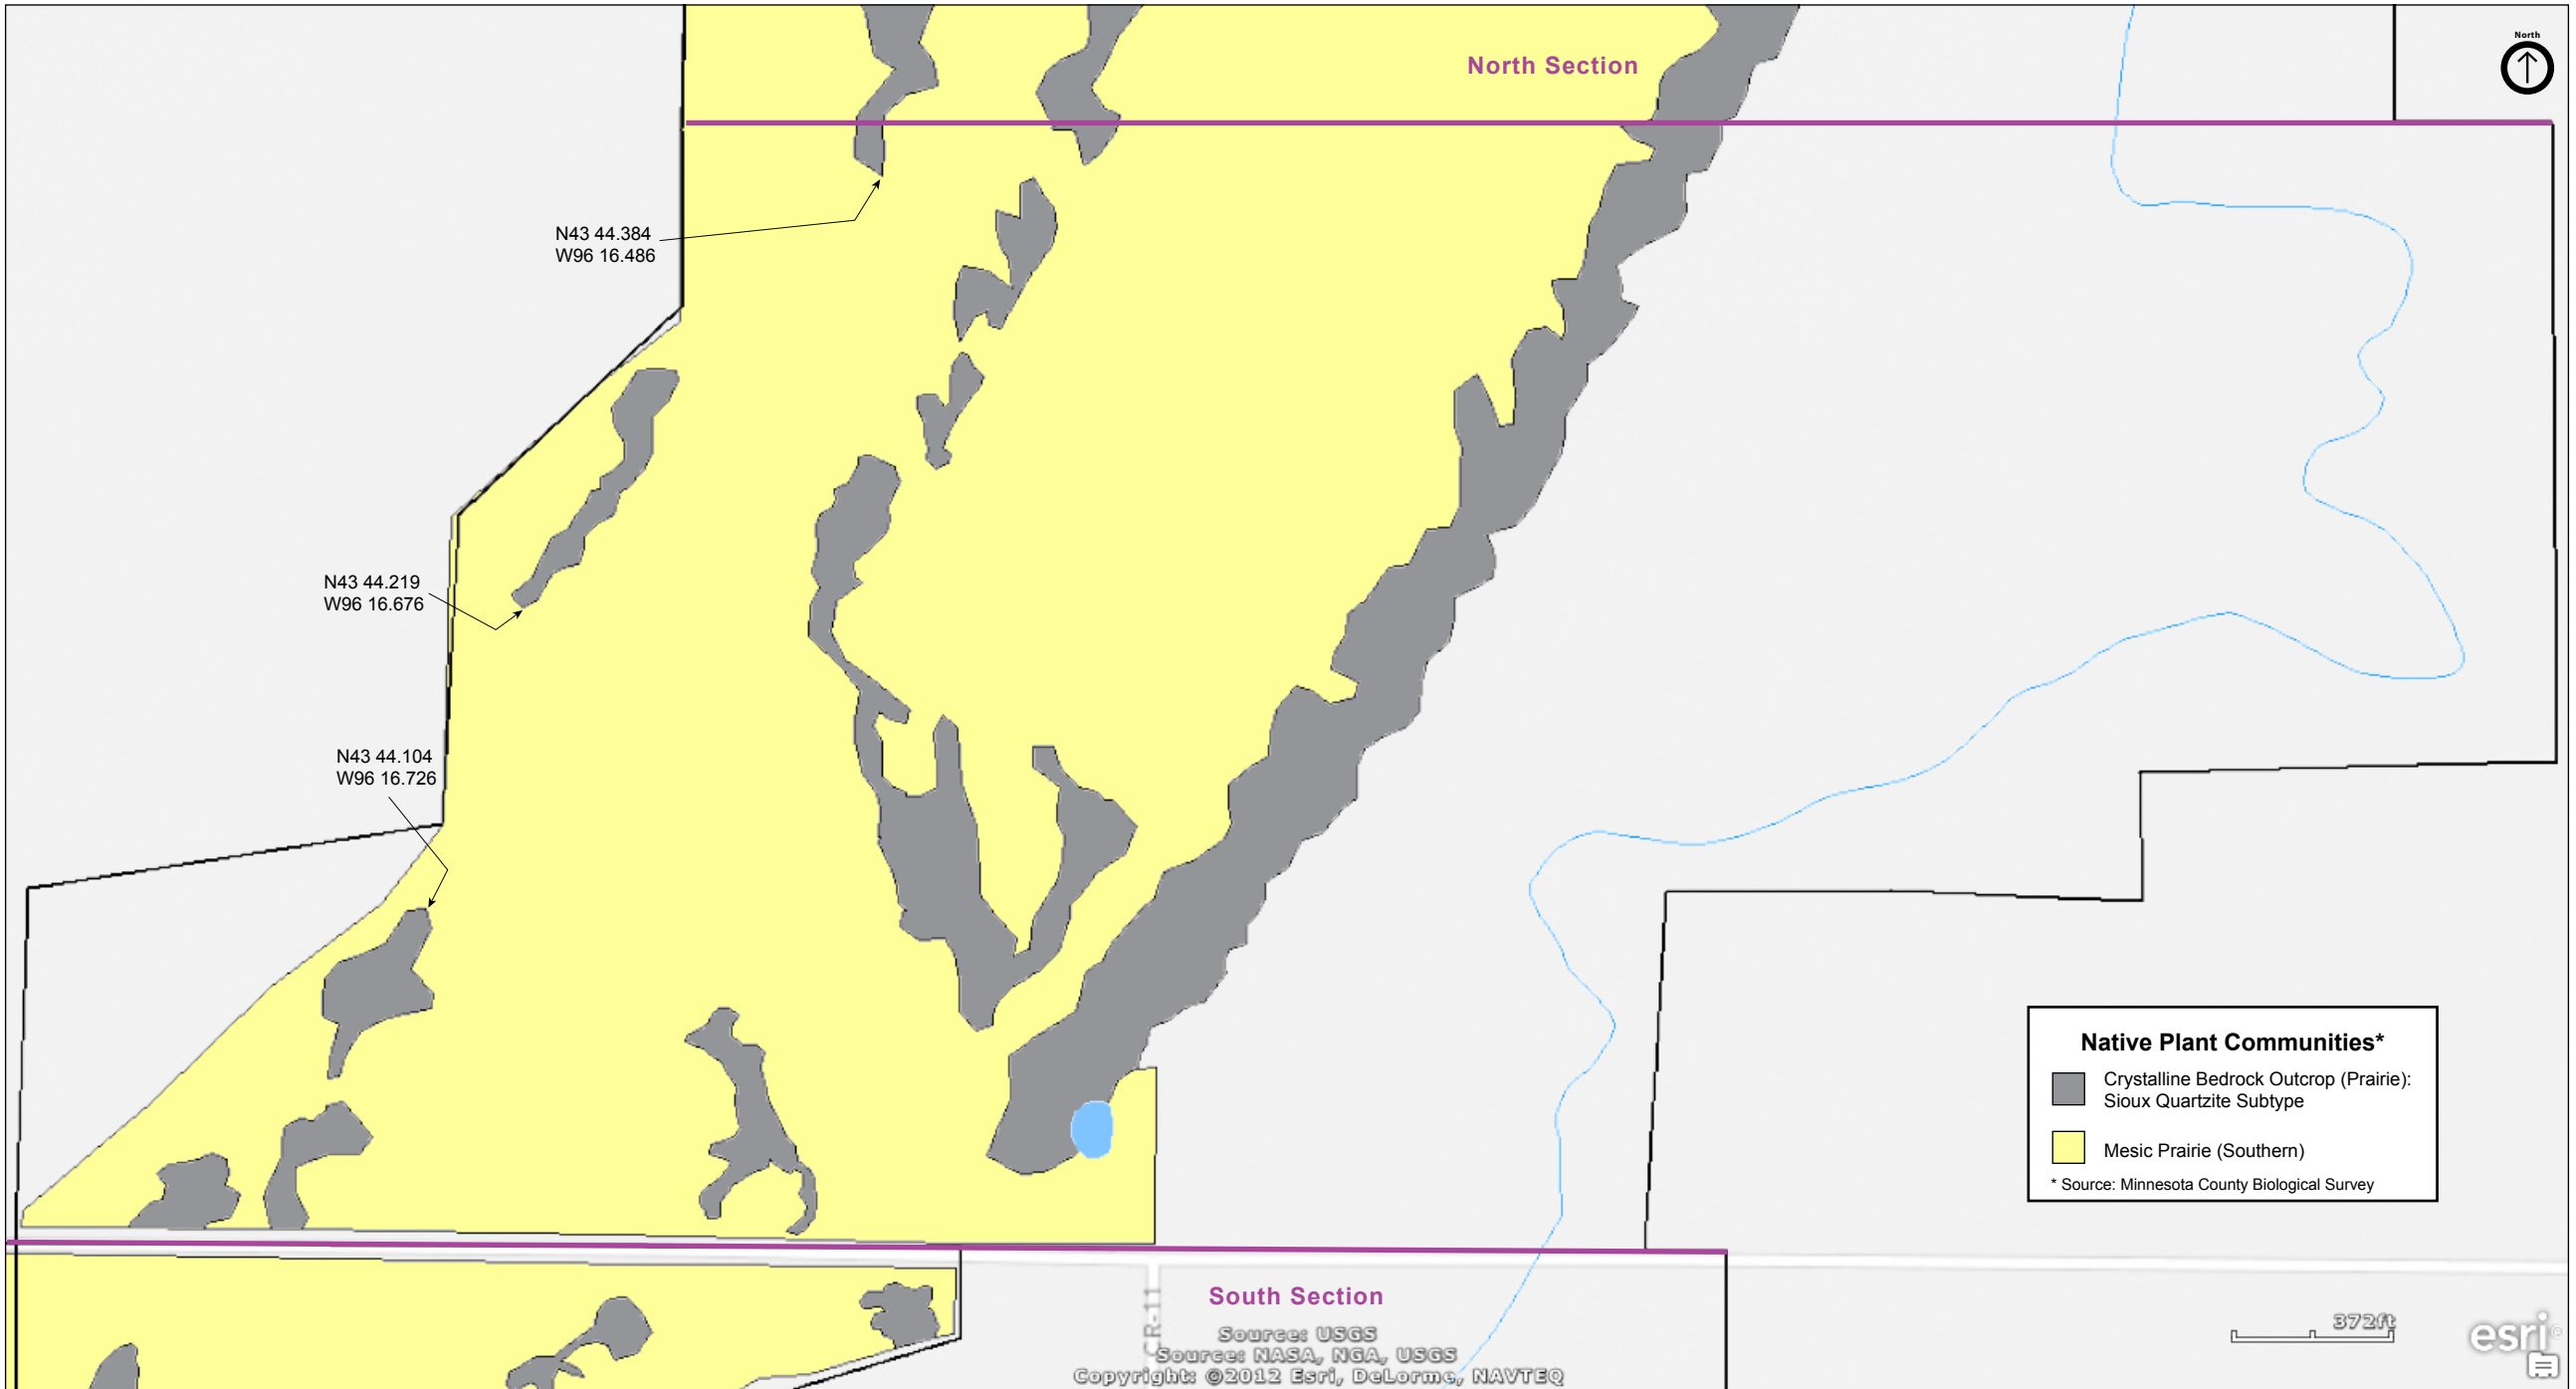

Touch the Sky Prairie Central Section

Rock County

Touch the Sky Prairie Central Section

Rock County

Touch the Sky Prairie
Central Section

Rock County

Touch the Sky Prairie Central Section

Rock County

Touch the Sky Prairie Central Section

Directions and Notes from U.S. Fish & Wildlife Service

The Northern Tallgrass Prairie National Wildlife Refuge is a mosaic of land scattered across western Minnesota and Iowa. The refuge owns eight units that are open to the public, and manages 41 additional privately-owned easements which are not open to the public.

Touch the Sky, in Rock County, Minnesota; managed by Windom Wetland Management District, 49663 County Rd. 17, Windom, MN 56101, 507-831-2220.

Hunting, wildlife viewing, interpretation, environmental education and photography are generally allowed on all Northern Tallgrass Prairie National Wildlife Refuge lands without a permit, unless otherwise posted.