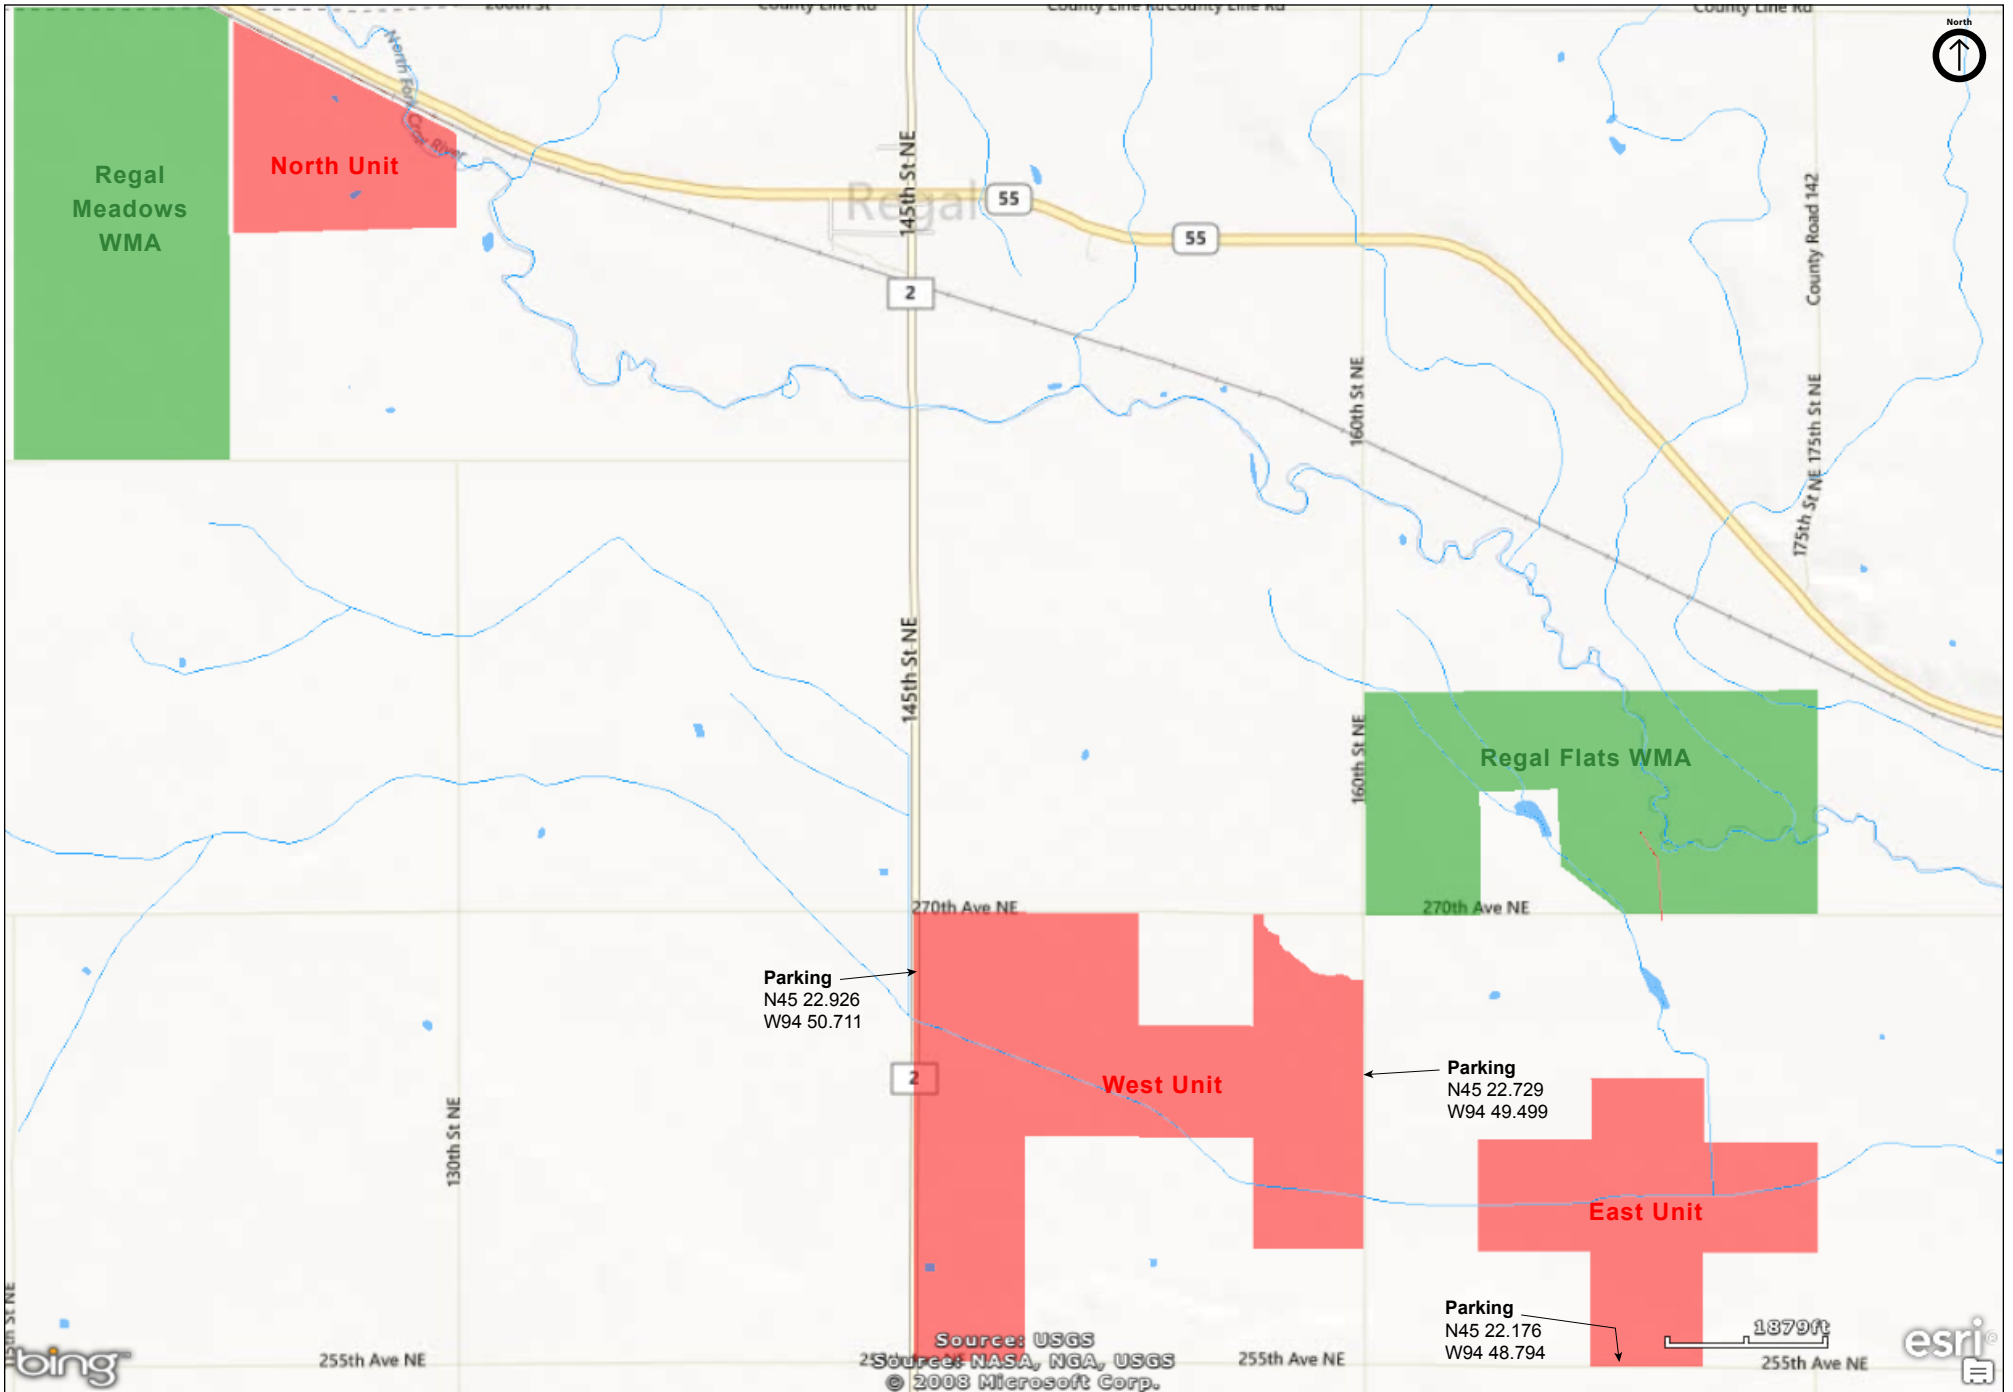

Regal Meadow

Kandiyohi County

Regal Meadow

Kandiyohi County

Regal Meadow

Directions and Notes from The Nature Conservancy

From Paynesville, take Minnesota Highway 23 southwest for approximately six miles to Hawick. Turn north and drive on a gravel road for two miles. The preserve is on the west side of the road.

Notes from MinnesotaSeasons.com

Parking

East Unit Parking

160th St. NE: N45 22.176 , W94 48.794

West Unit Parking

160th St. NE: N45 22.729, W94 49.499

County Road 2 (145th St. NE): N45 22.926, W94 50.711

DISCLAIMER OF WARRANTIES AND LIMITATIONS OF LIABILITY