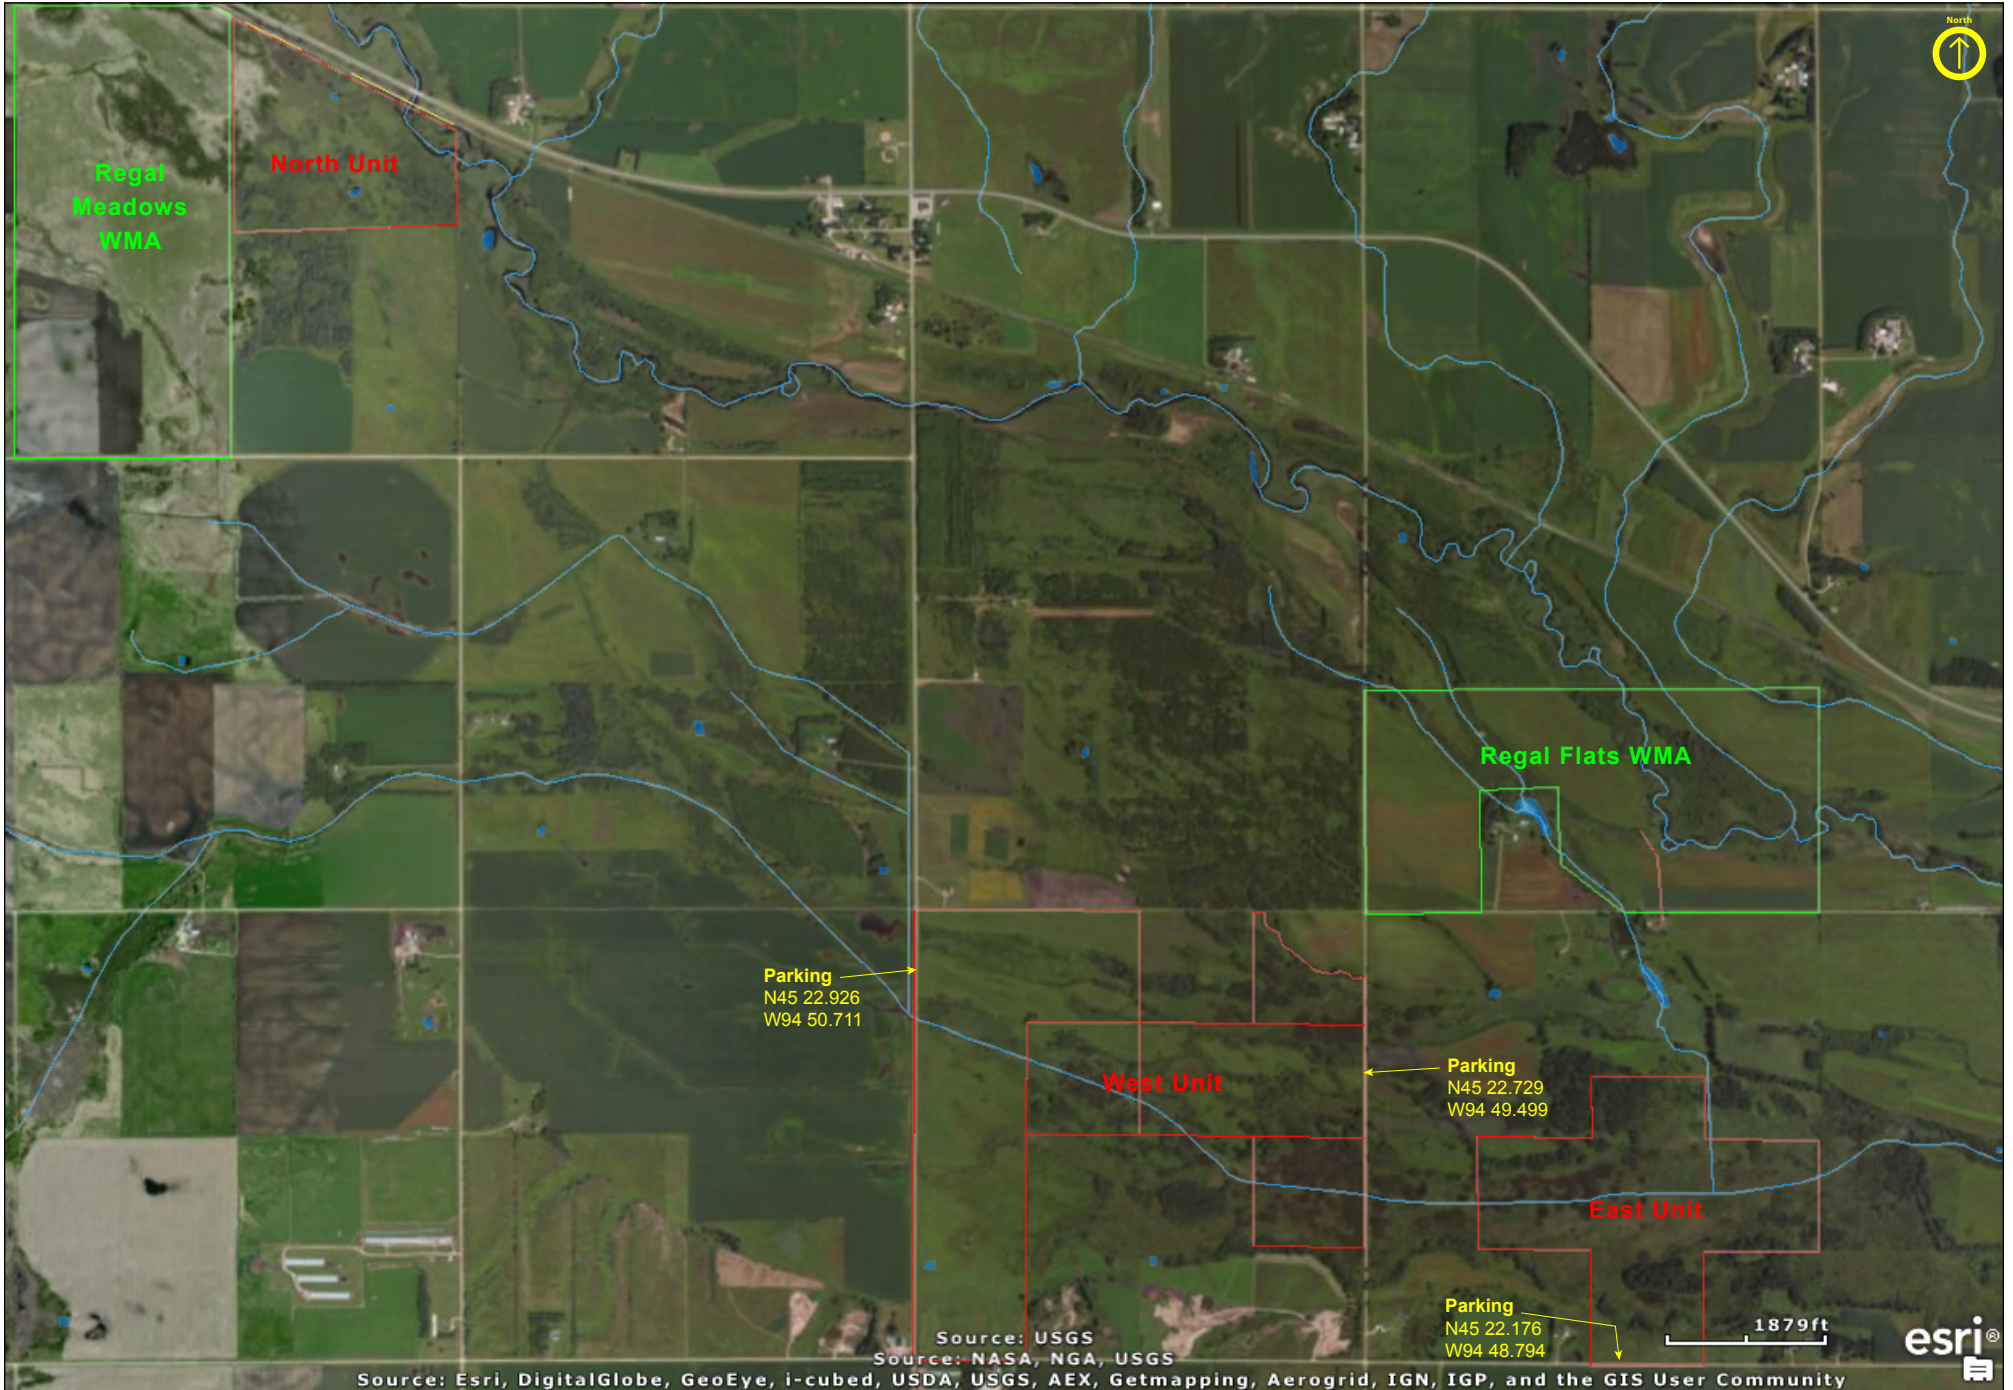

Regal Meadow

Kandiyohi County

Regal Meadow

Kandiyohi County

Regal Meadow

Directions and Notes from The Nature Conservancy

From Paynesville, take Minnesota Highway 23 southwest for approximately six miles to Hawick. Turn north and drive on a gravel road for two miles. The preserve is on the west side of the road.

Notes from MinnesotaSeasons.com

Parking

East Unit Parking

160th St. NE: N45 22.176 , W94 48.794

West Unit Parking

160th St. NE: N45 22.729, W94 49.499

County Road 2 (145th St. NE): N45 22.926, W94 50.711

DISCLAIMER OF WARRANTIES AND LIMITATIONS OF LIABILITY