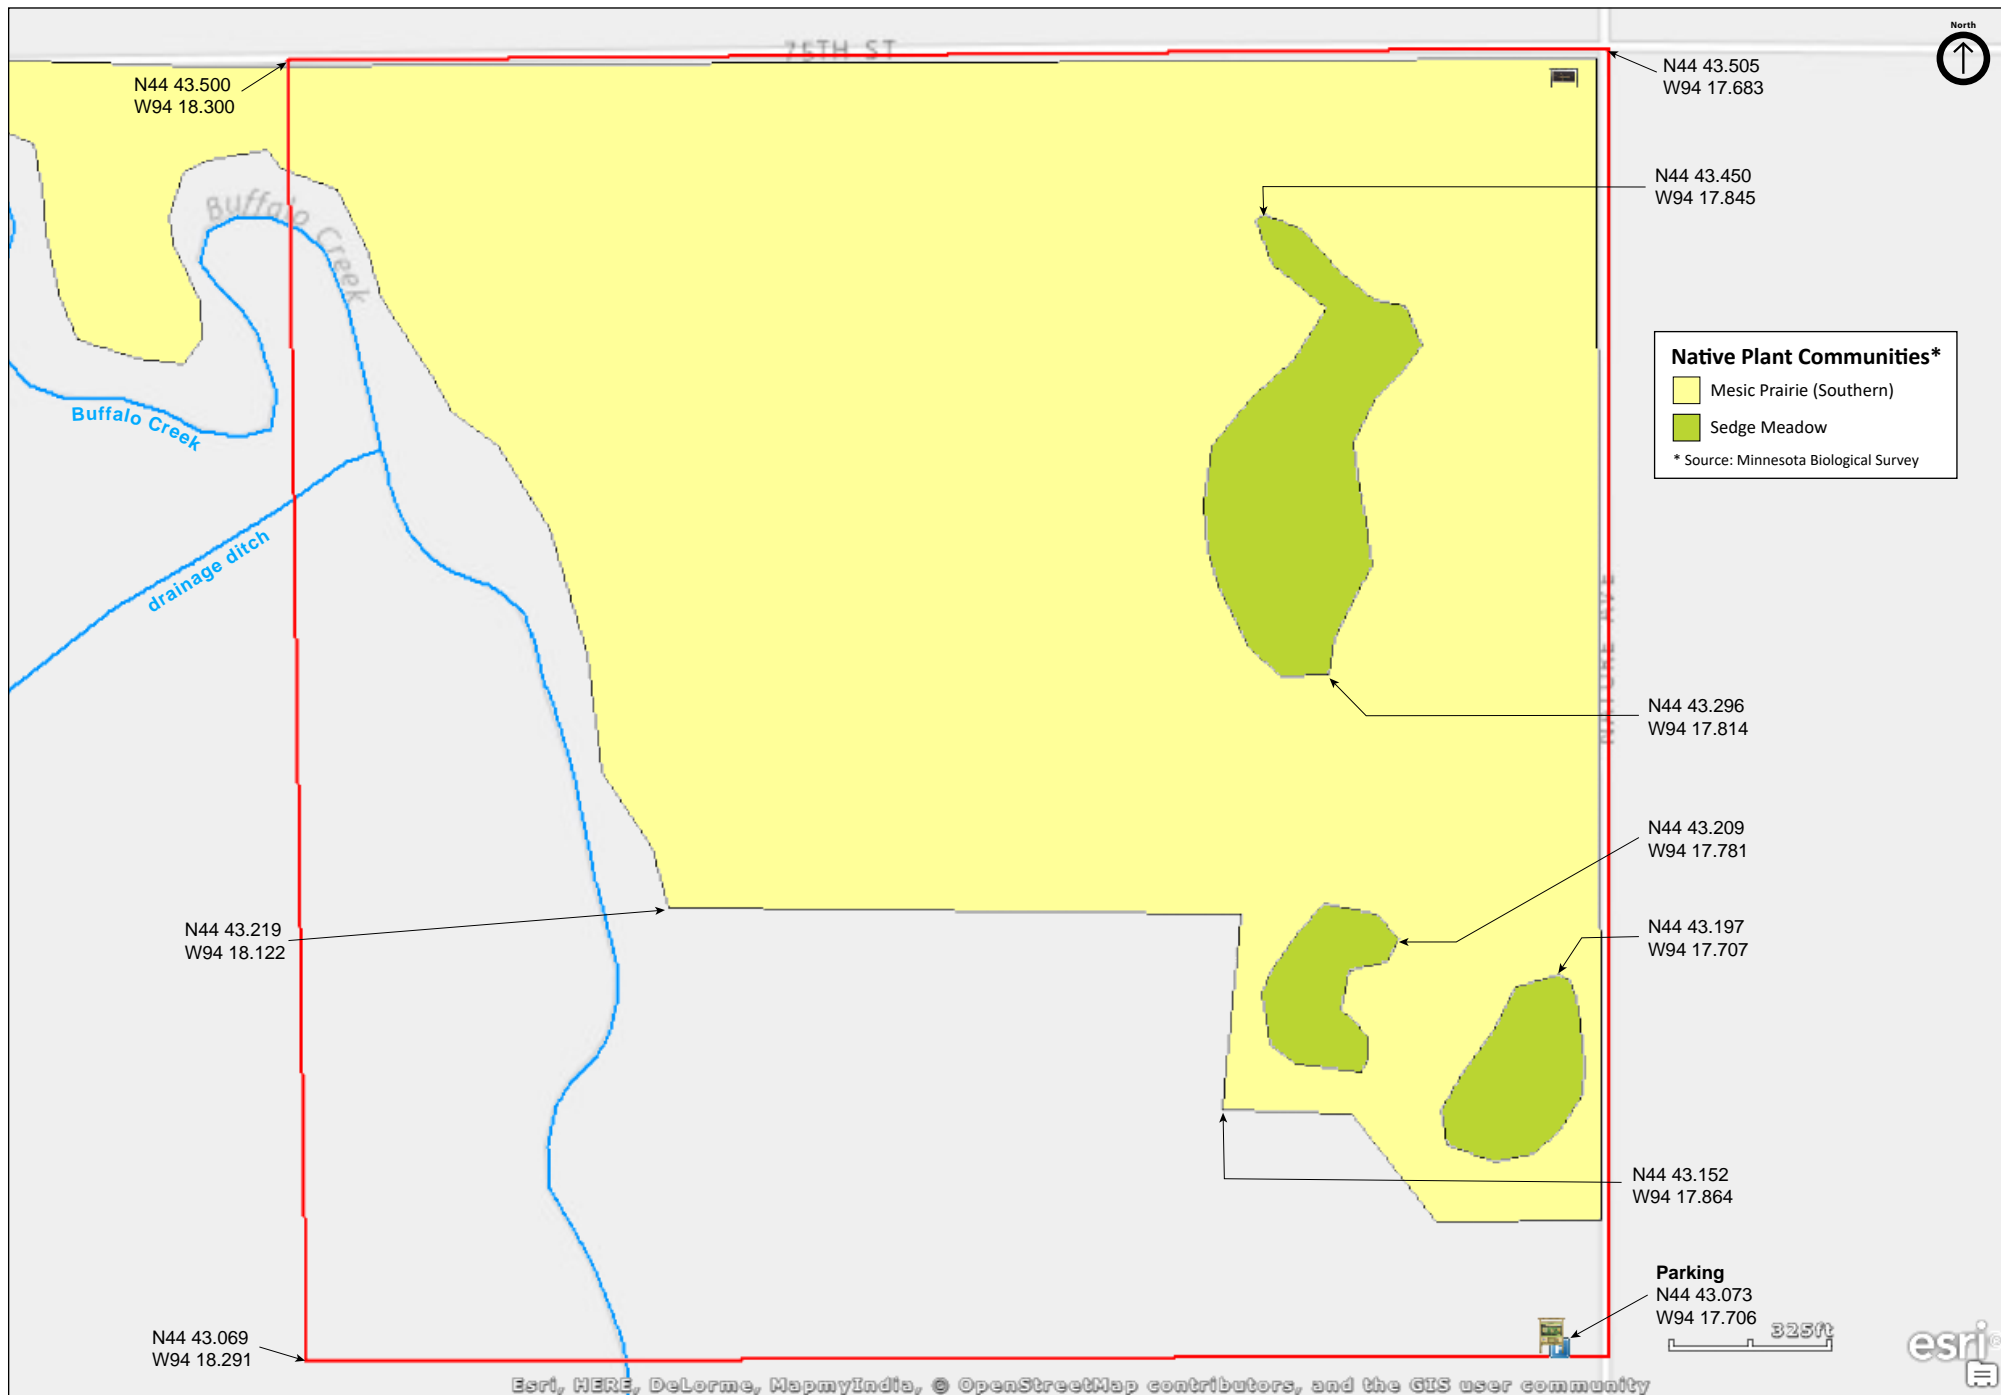

# Schaefer Prairie

McLeod County

Copyright: © 2013 National Geographic Society, i-cubed

# Schaefer Prairie

## **Directions and Notes from The Nature Conservancy**

From the town of Glencoe drive west on U.S. 212 for seven miles, turn south on a gravel road, Nature Avenue, opposite County Road 4. Drive 0.5 mile to the first intersection. The preserve lies to the southwest of that intersection. Proceed on the gravel road to the southeast corner of the prairie. Nearest services are in Glencoe and Brownton.