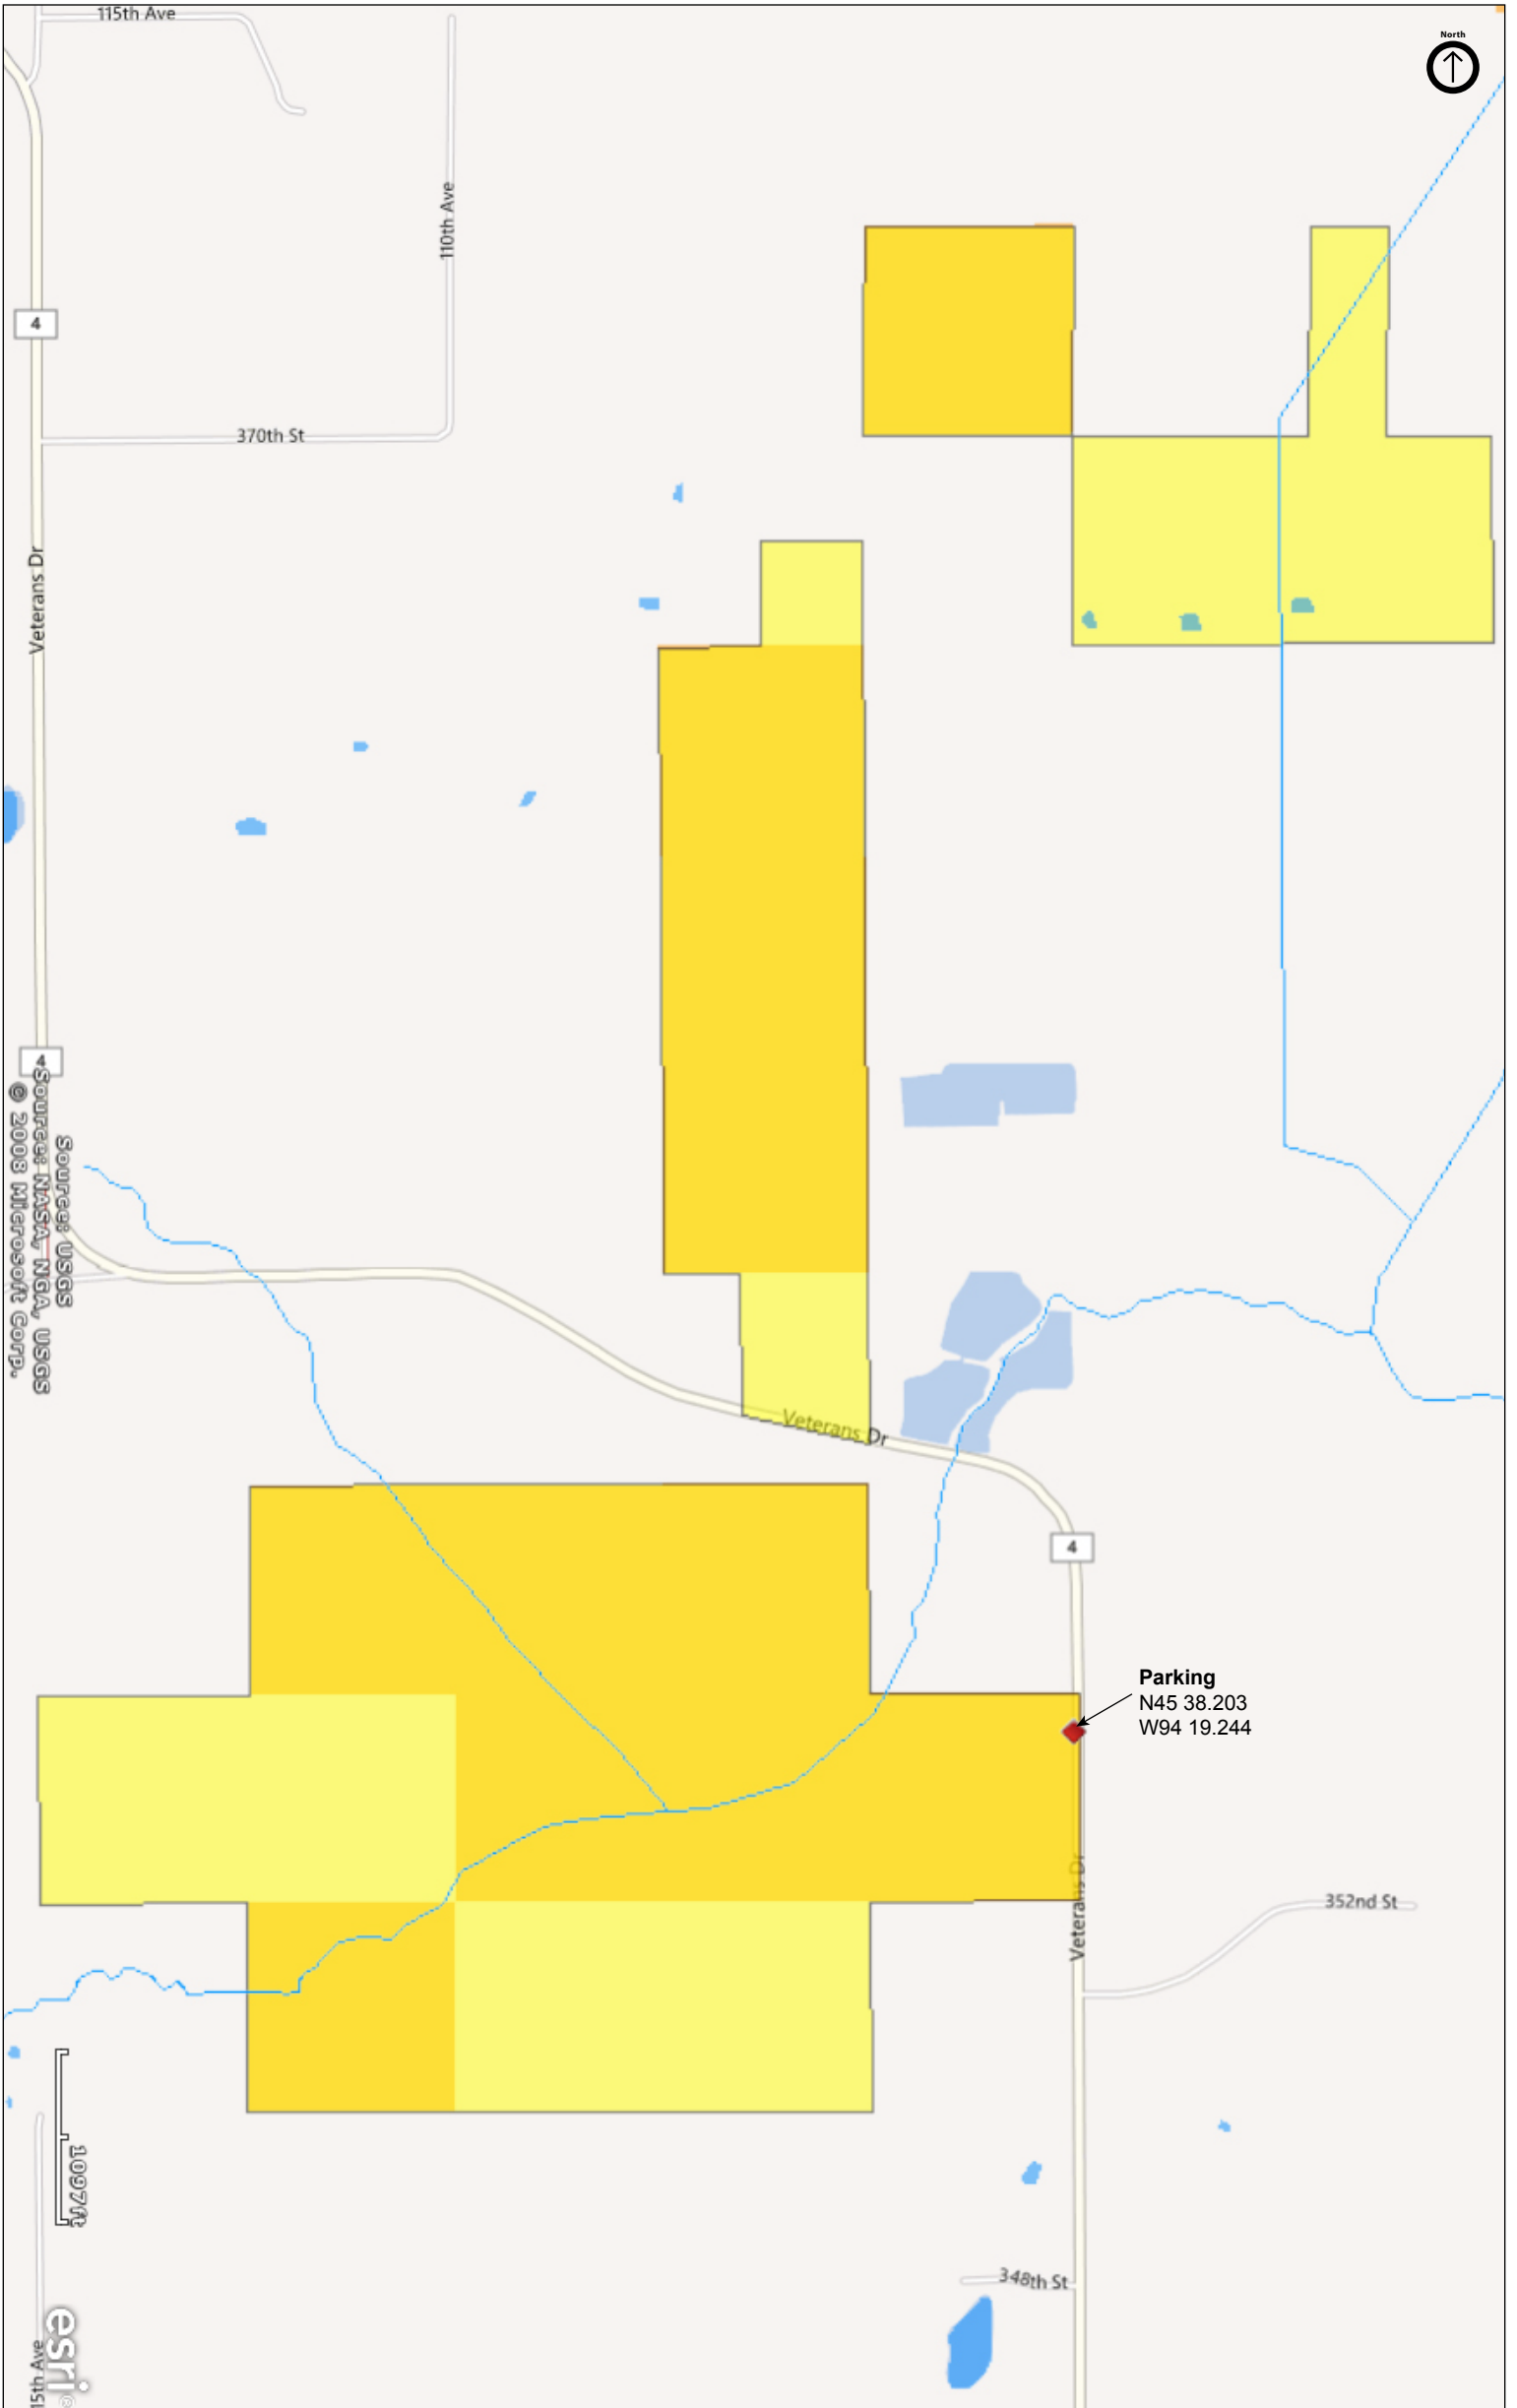

St. Wendel Tamarack Bog SNA

Stearns County

St. Wendel Tamarack Bog SNA

Stearns County

St. Wendel Tamarack Bog SNA

Stearns County

St. Wendel Tamarack Bog SNA

Directions and Notes from Minnesota DNR

From St. Cloud 10 miles NW on Co Rd 4. Park on W road shoulder near wood-routed sign.

This site has no maintained trails or other recreational facilities.

Notes from MinnesotaSeasons.com

Parking

N45 38.203, W94 19.244