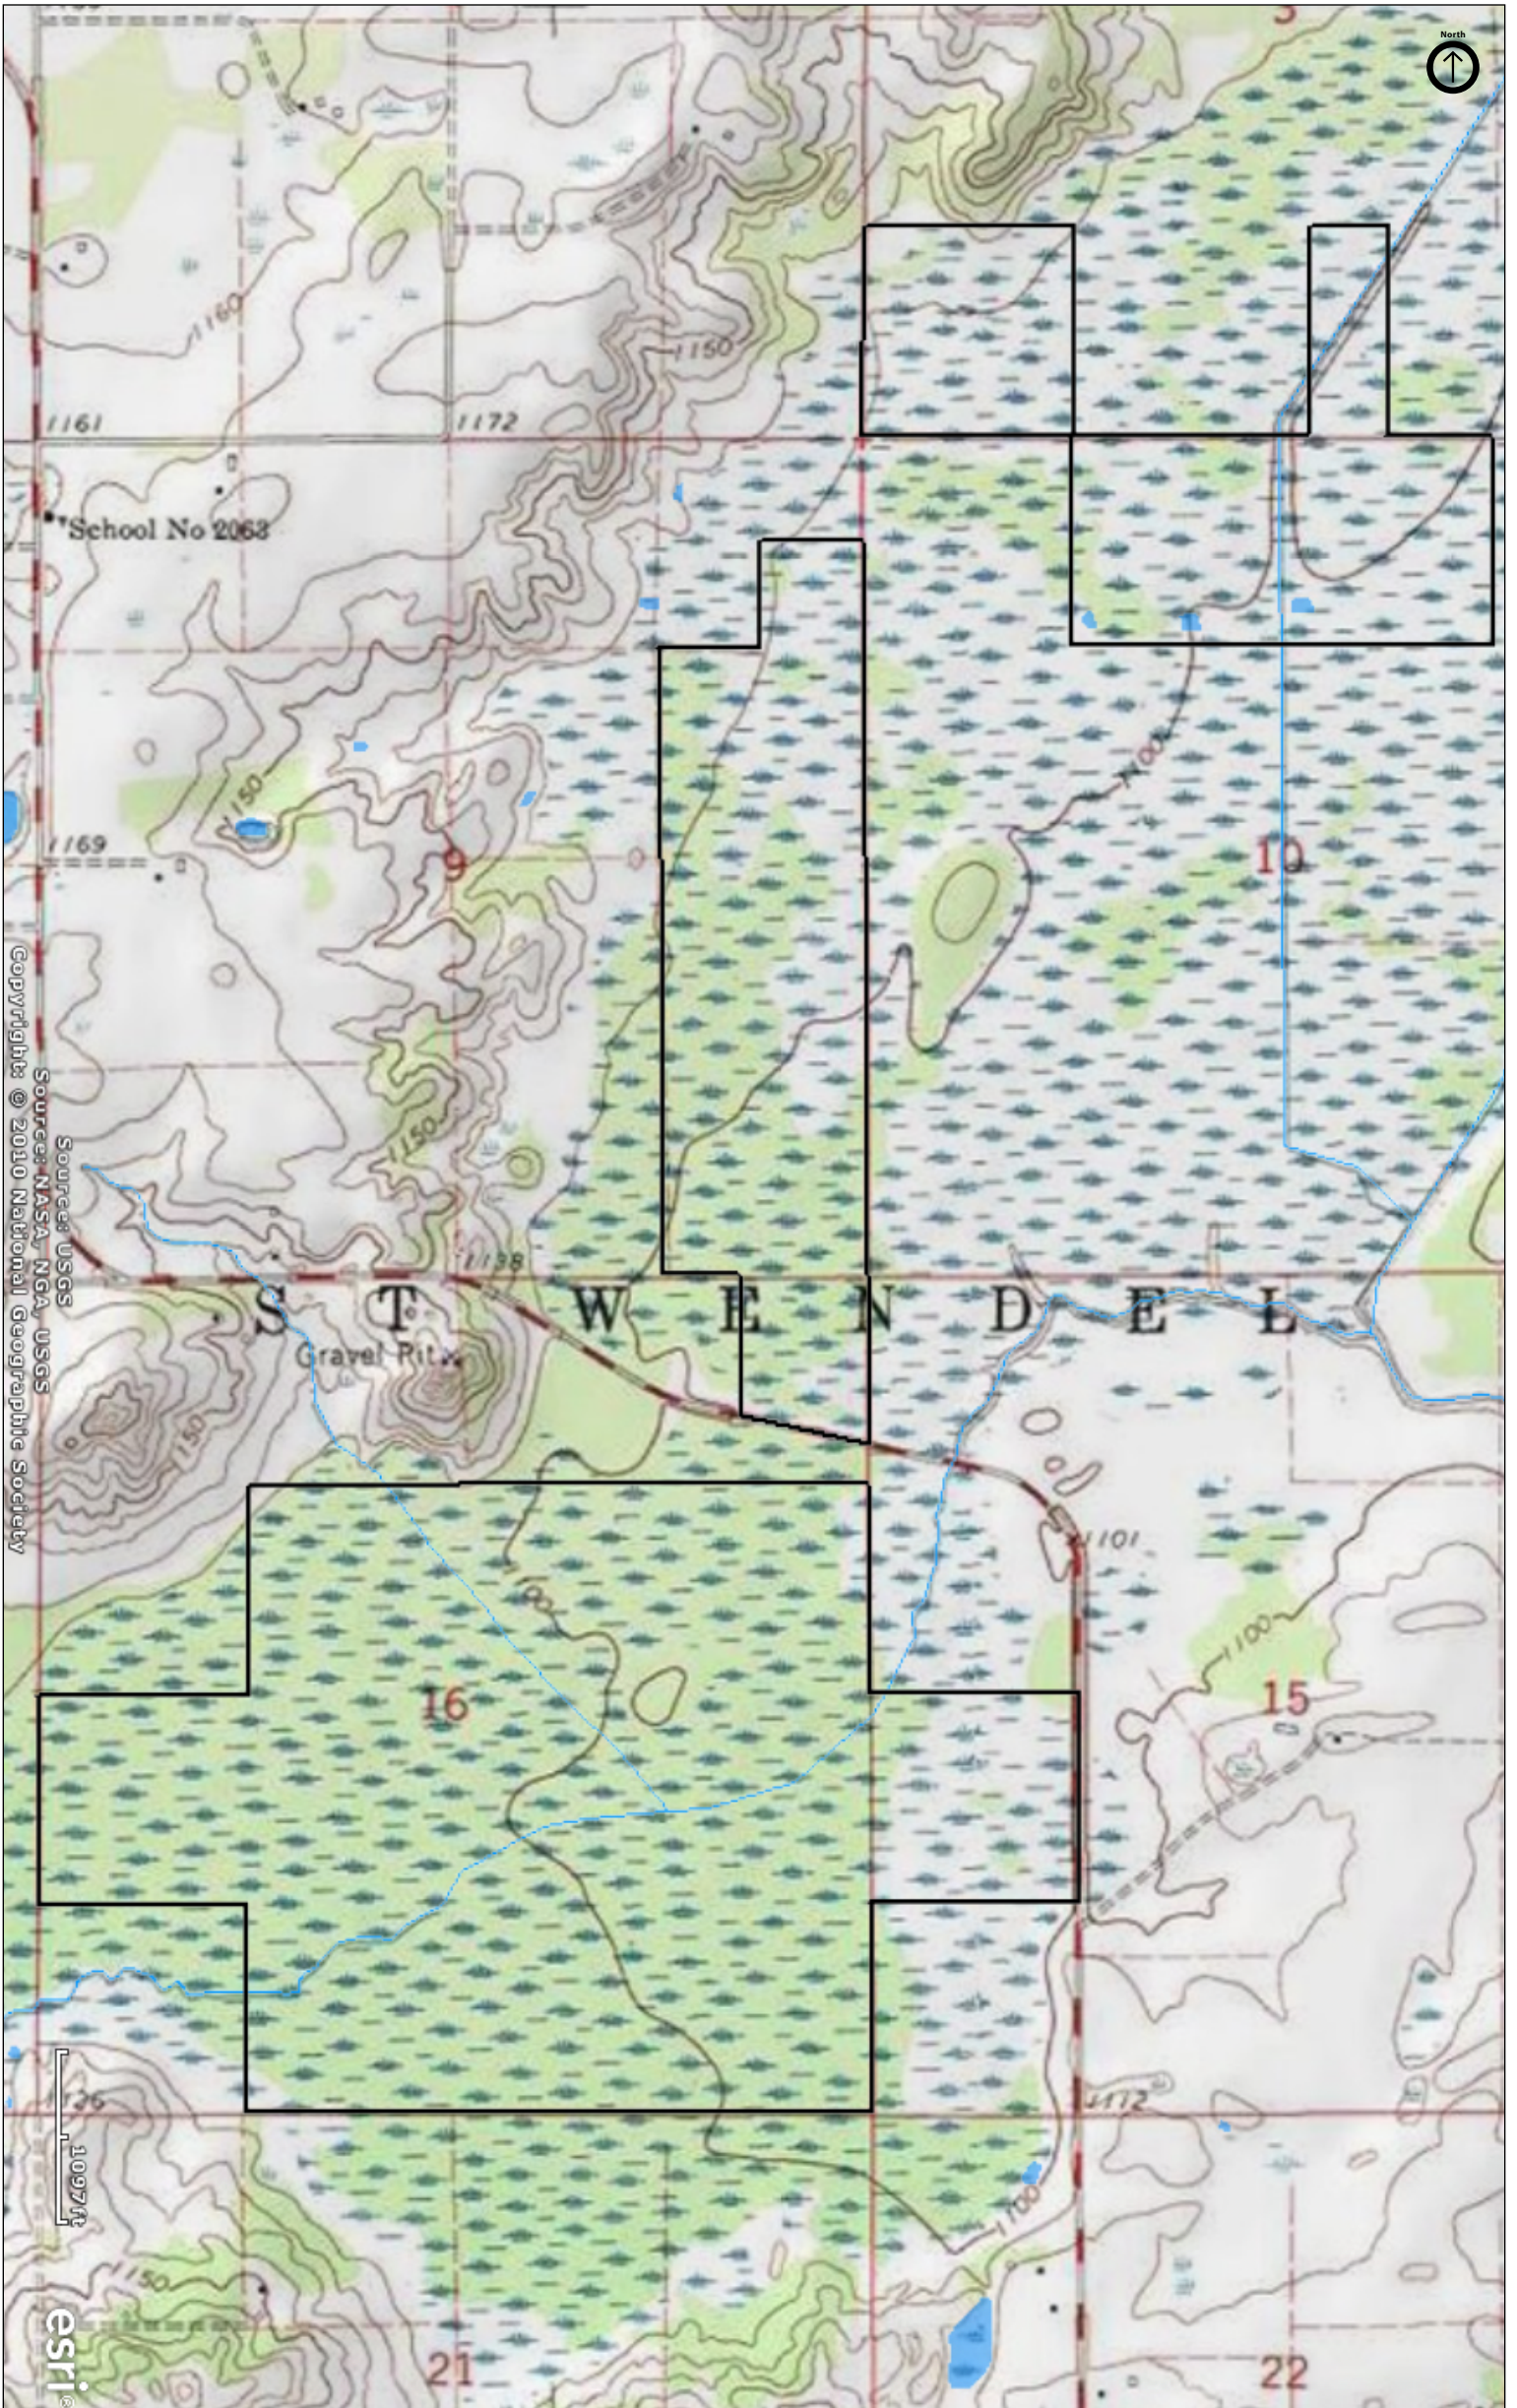

St. Wendel Tamarack Bog SNA

Stearns County

St. Wendel Tamarack Bog SNA

Stearns County

St. Wendel Tamarack Bog SNA

Stearns County

St. Wendel Tamarack Bog SNA

Directions and Notes from Minnesota DNR

From St. Cloud 10 miles NW on Co Rd 4. Park on W road shoulder near wood-routed sign.

This site has no maintained trails or other recreational facilities.

Notes from MinnesotaSeasons.com

Parking

N45 38.203, W94 19.244