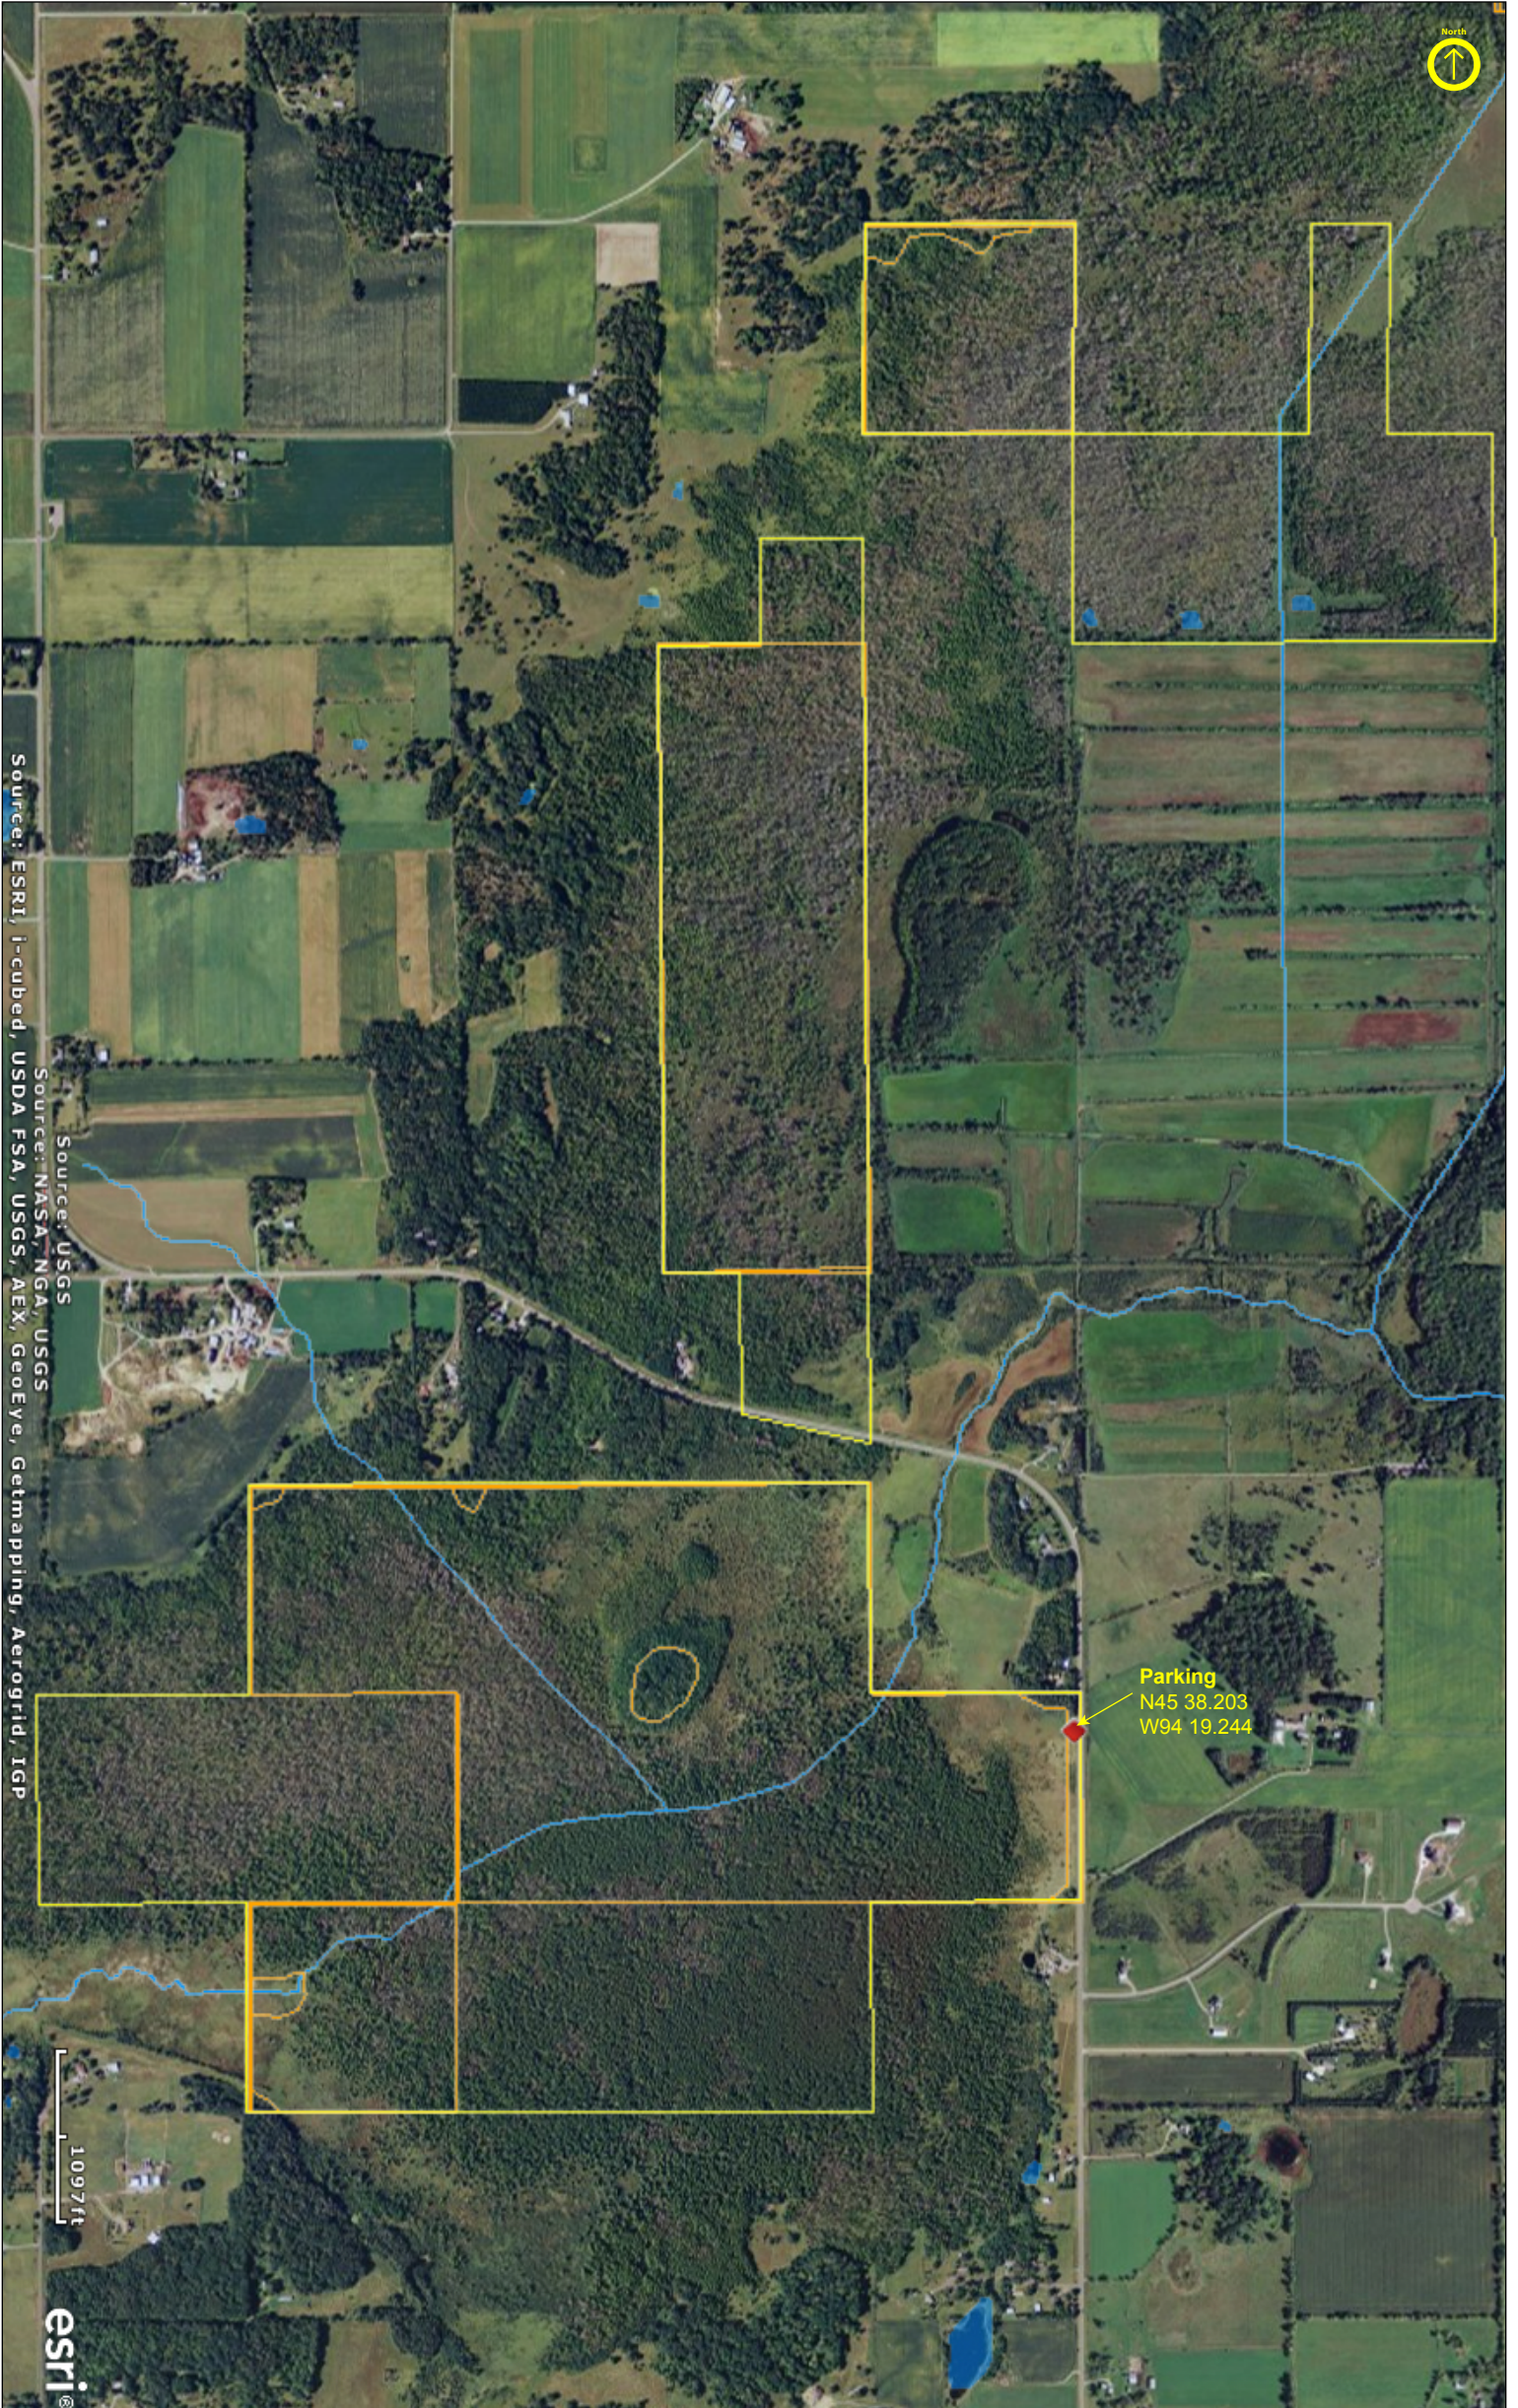

St. Wendel Tamarack Bog SNA

Stearns County

St. Wendel Tamarack Bog SNA

Stearns County

St. Wendel Tamarack Bog SNA

Stearns County

St. Wendel Tamarack Bog SNA

Directions and Notes from Minnesota DNR

From St. Cloud 10 miles NW on Co Rd 4. Park on W road shoulder near wood-routed sign.

This site has no maintained trails or other recreational facilities.

Notes from MinnesotaSeasons.com

Parking

N45 38.203, W94 19.244