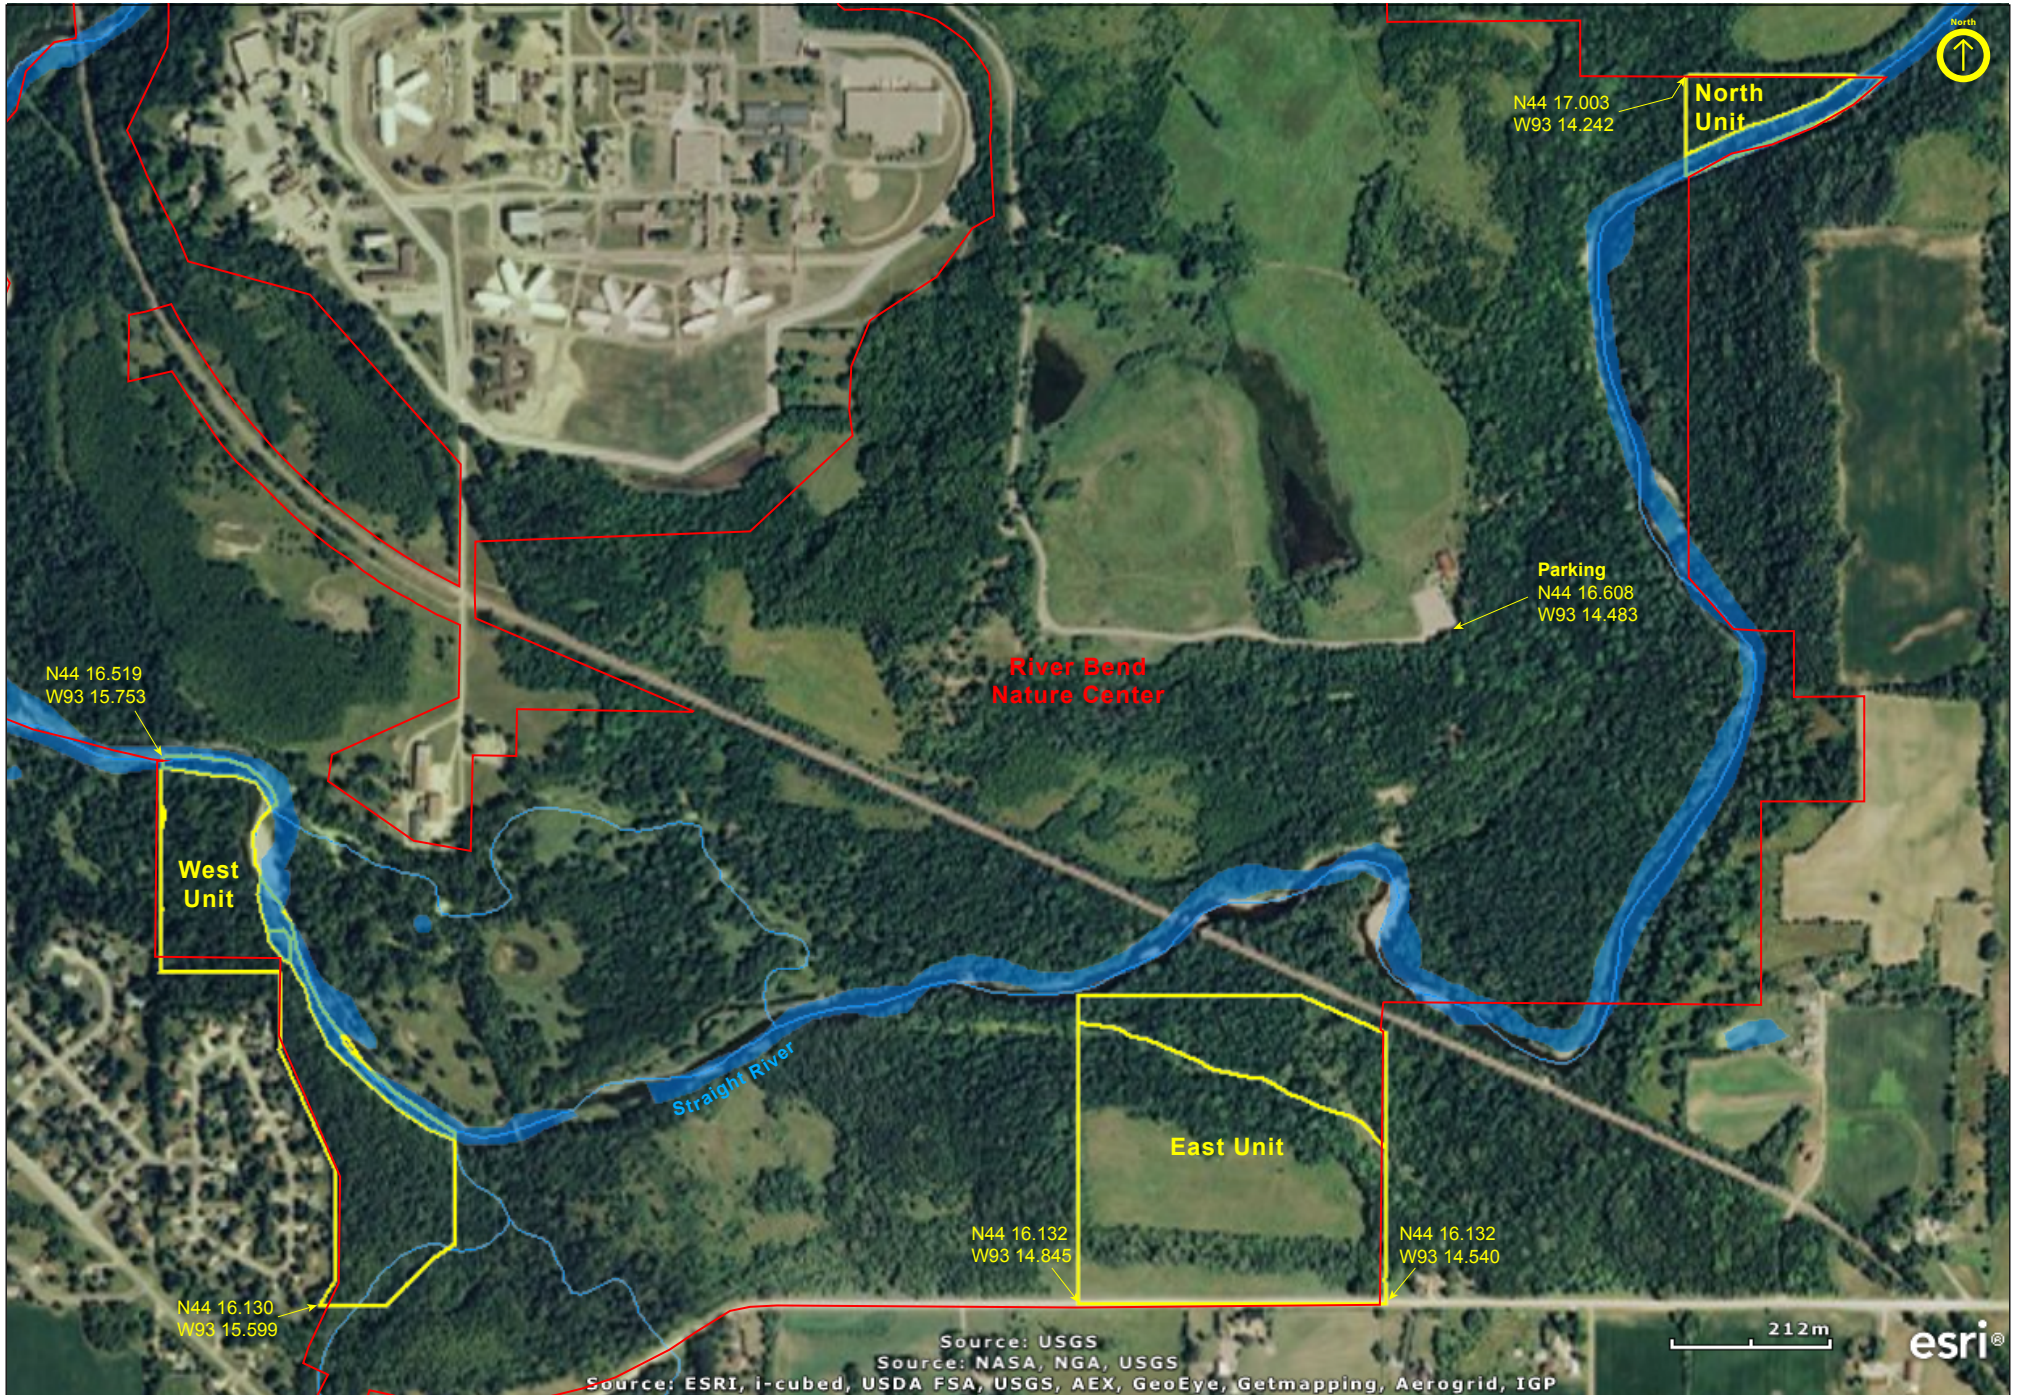

Straight River Wildflower Preserve

Rice County

Straight River Wildflower Preserve

Rice County

Straight River Wildflower Preserve

Directions and Notes from The Nature Conservancy

This preserve is not open to the public.

Notes from MinnesotaSeasons.com

Parking

River Bend Nature Center
N44 16.608, W93 14.483

This preserve consists of three separate units all bordering the River Bend Nature Center.

DISCLAIMER OF WARRANTIES AND LIMITATIONS OF LIABILITY