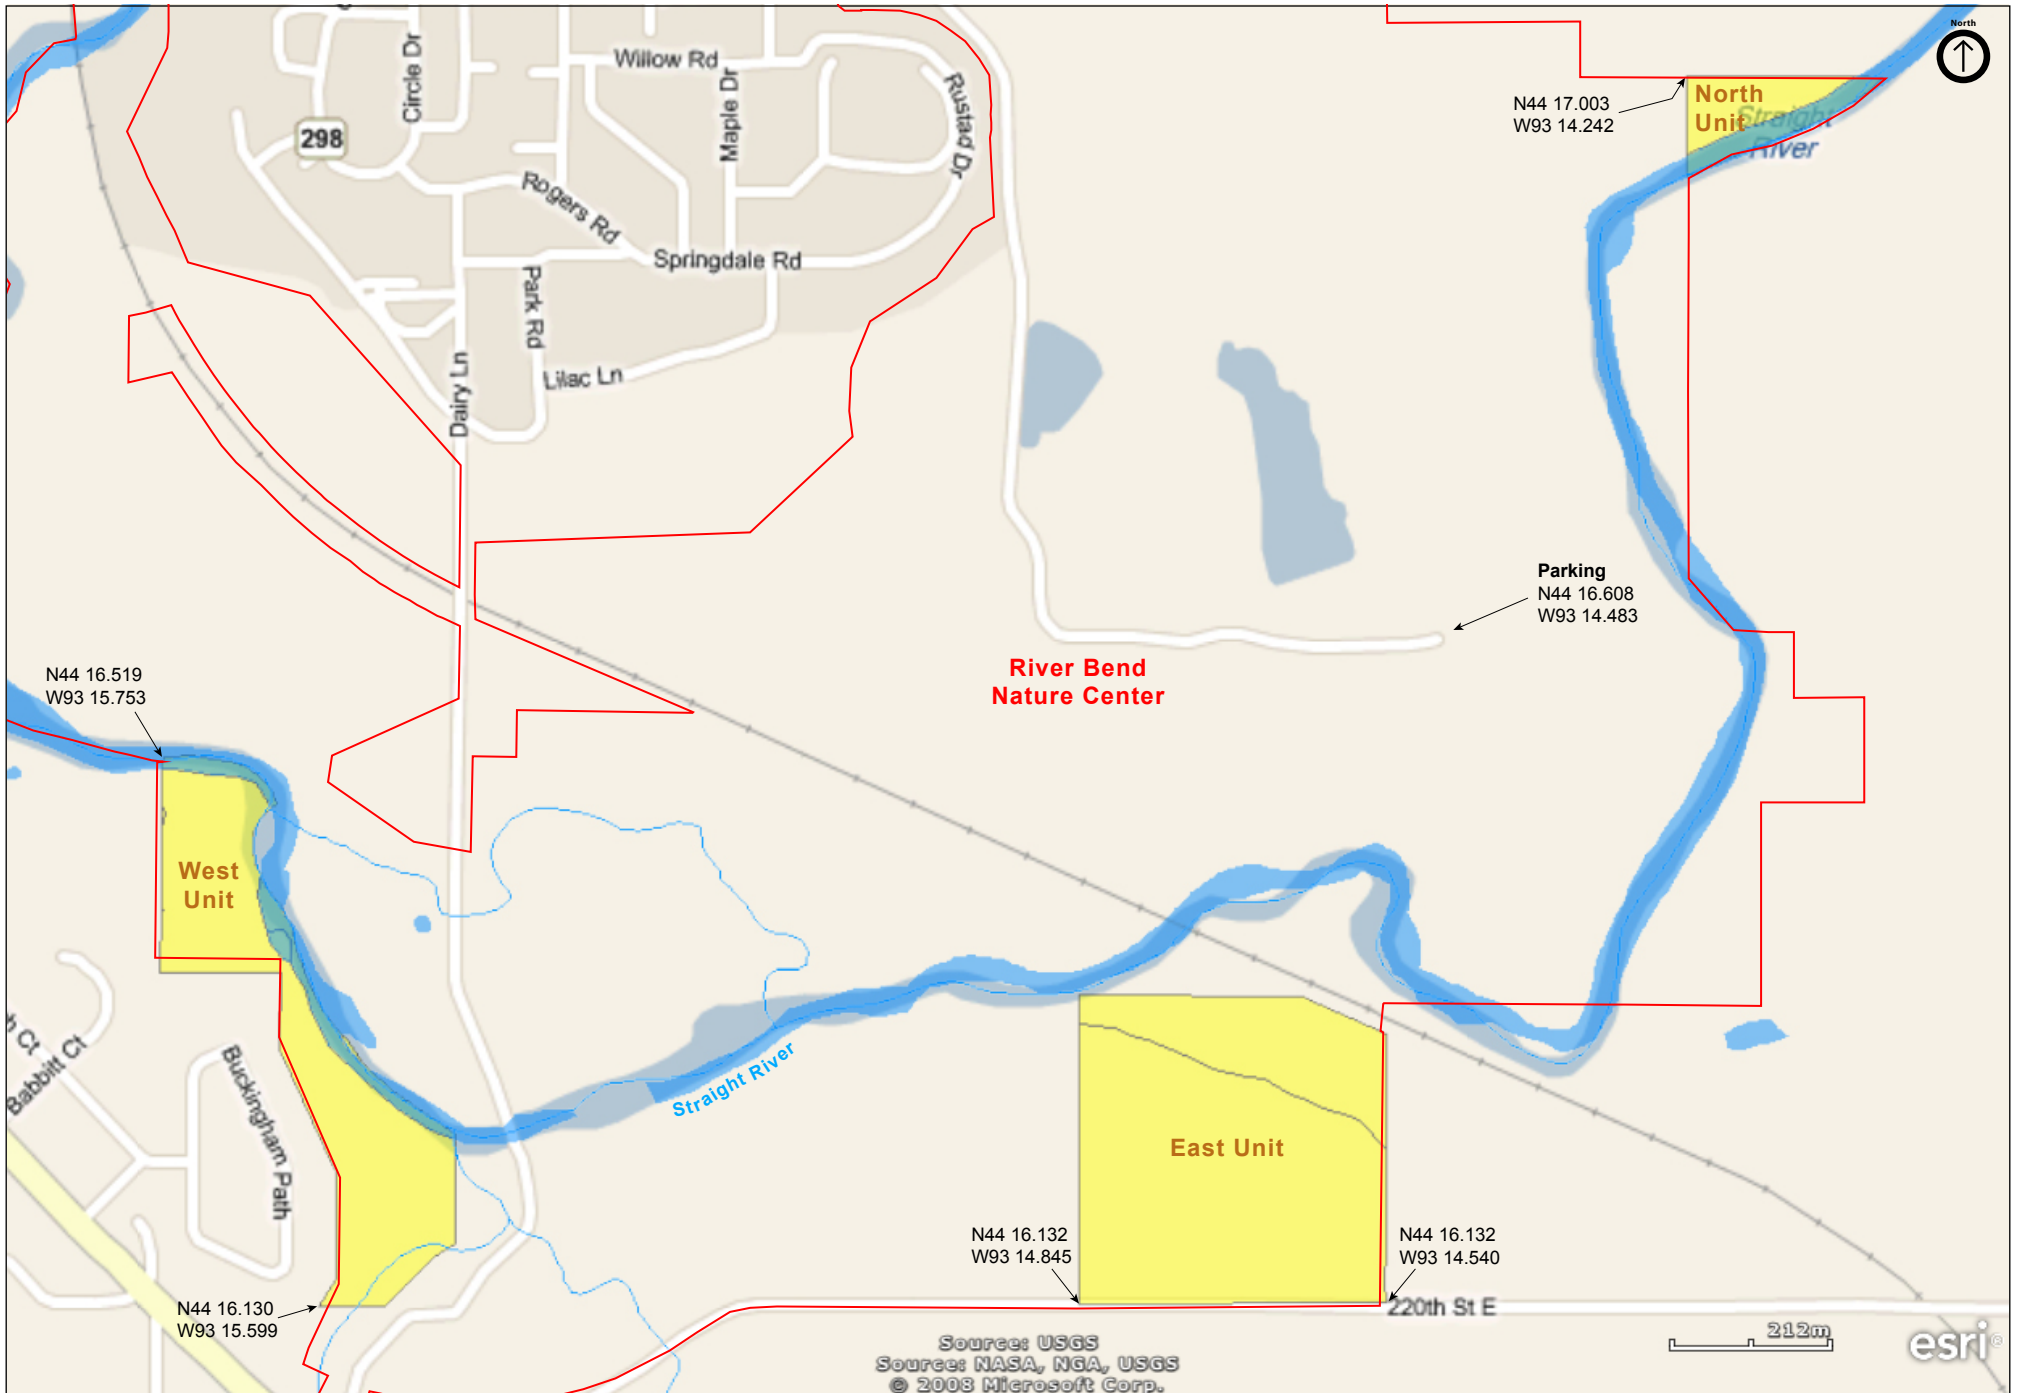

Straight River Wildflower Preserve

Rice County

Straight River Wildflower Preserve

Rice County

Straight River Wildflower Preserve

Directions and Notes from The Nature Conservancy

This preserve is not open to the public.

Notes from MinnesotaSeasons.com

Parking

River Bend Nature Center
N44 16.608, W93 14.483

This preserve consists of three separate units all bordering the River Bend Nature Center.

DISCLAIMER OF WARRANTIES AND LIMITATIONS OF LIABILITY