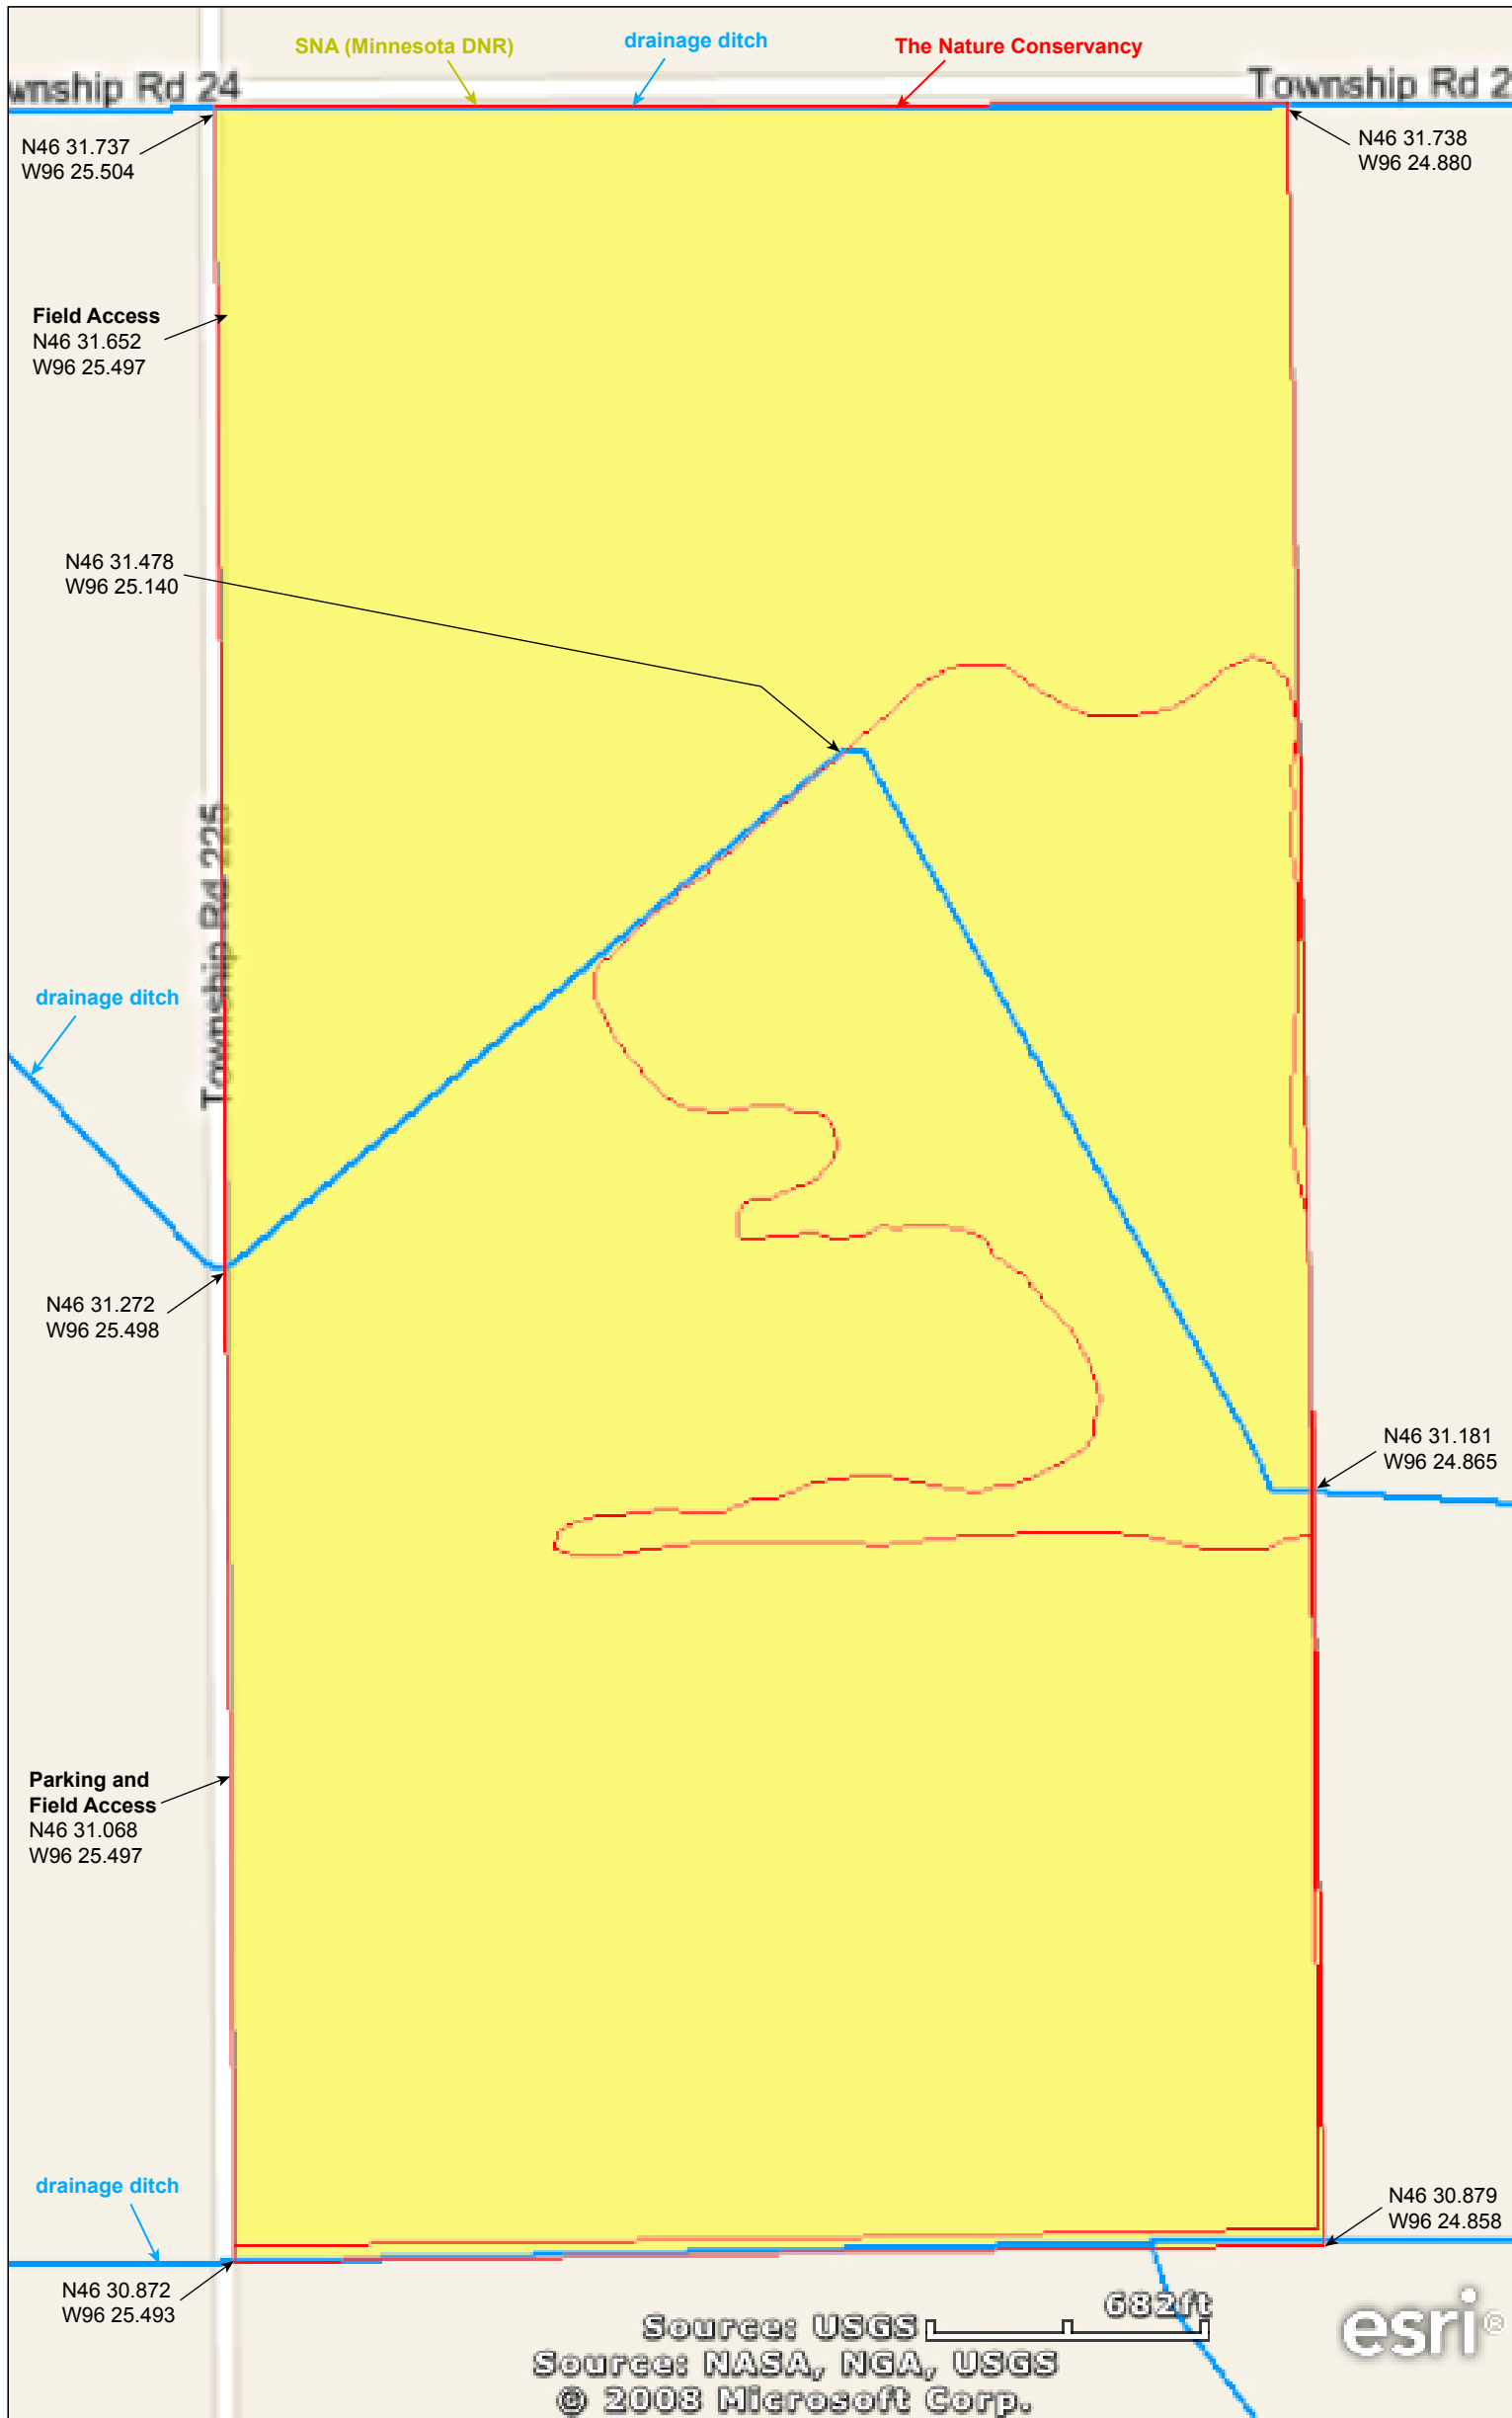

# Western Prairie SNA

Wilkin County

# Western Prairie SNA

Wilkin County

**Native Plant Communities\***

- Saline Wet Prairie Complex

\* Source: Minnesota County Biological Survey

Source: USGS   
Source: NASA, NGA, USGS  
© 2008 Microsoft Corp.