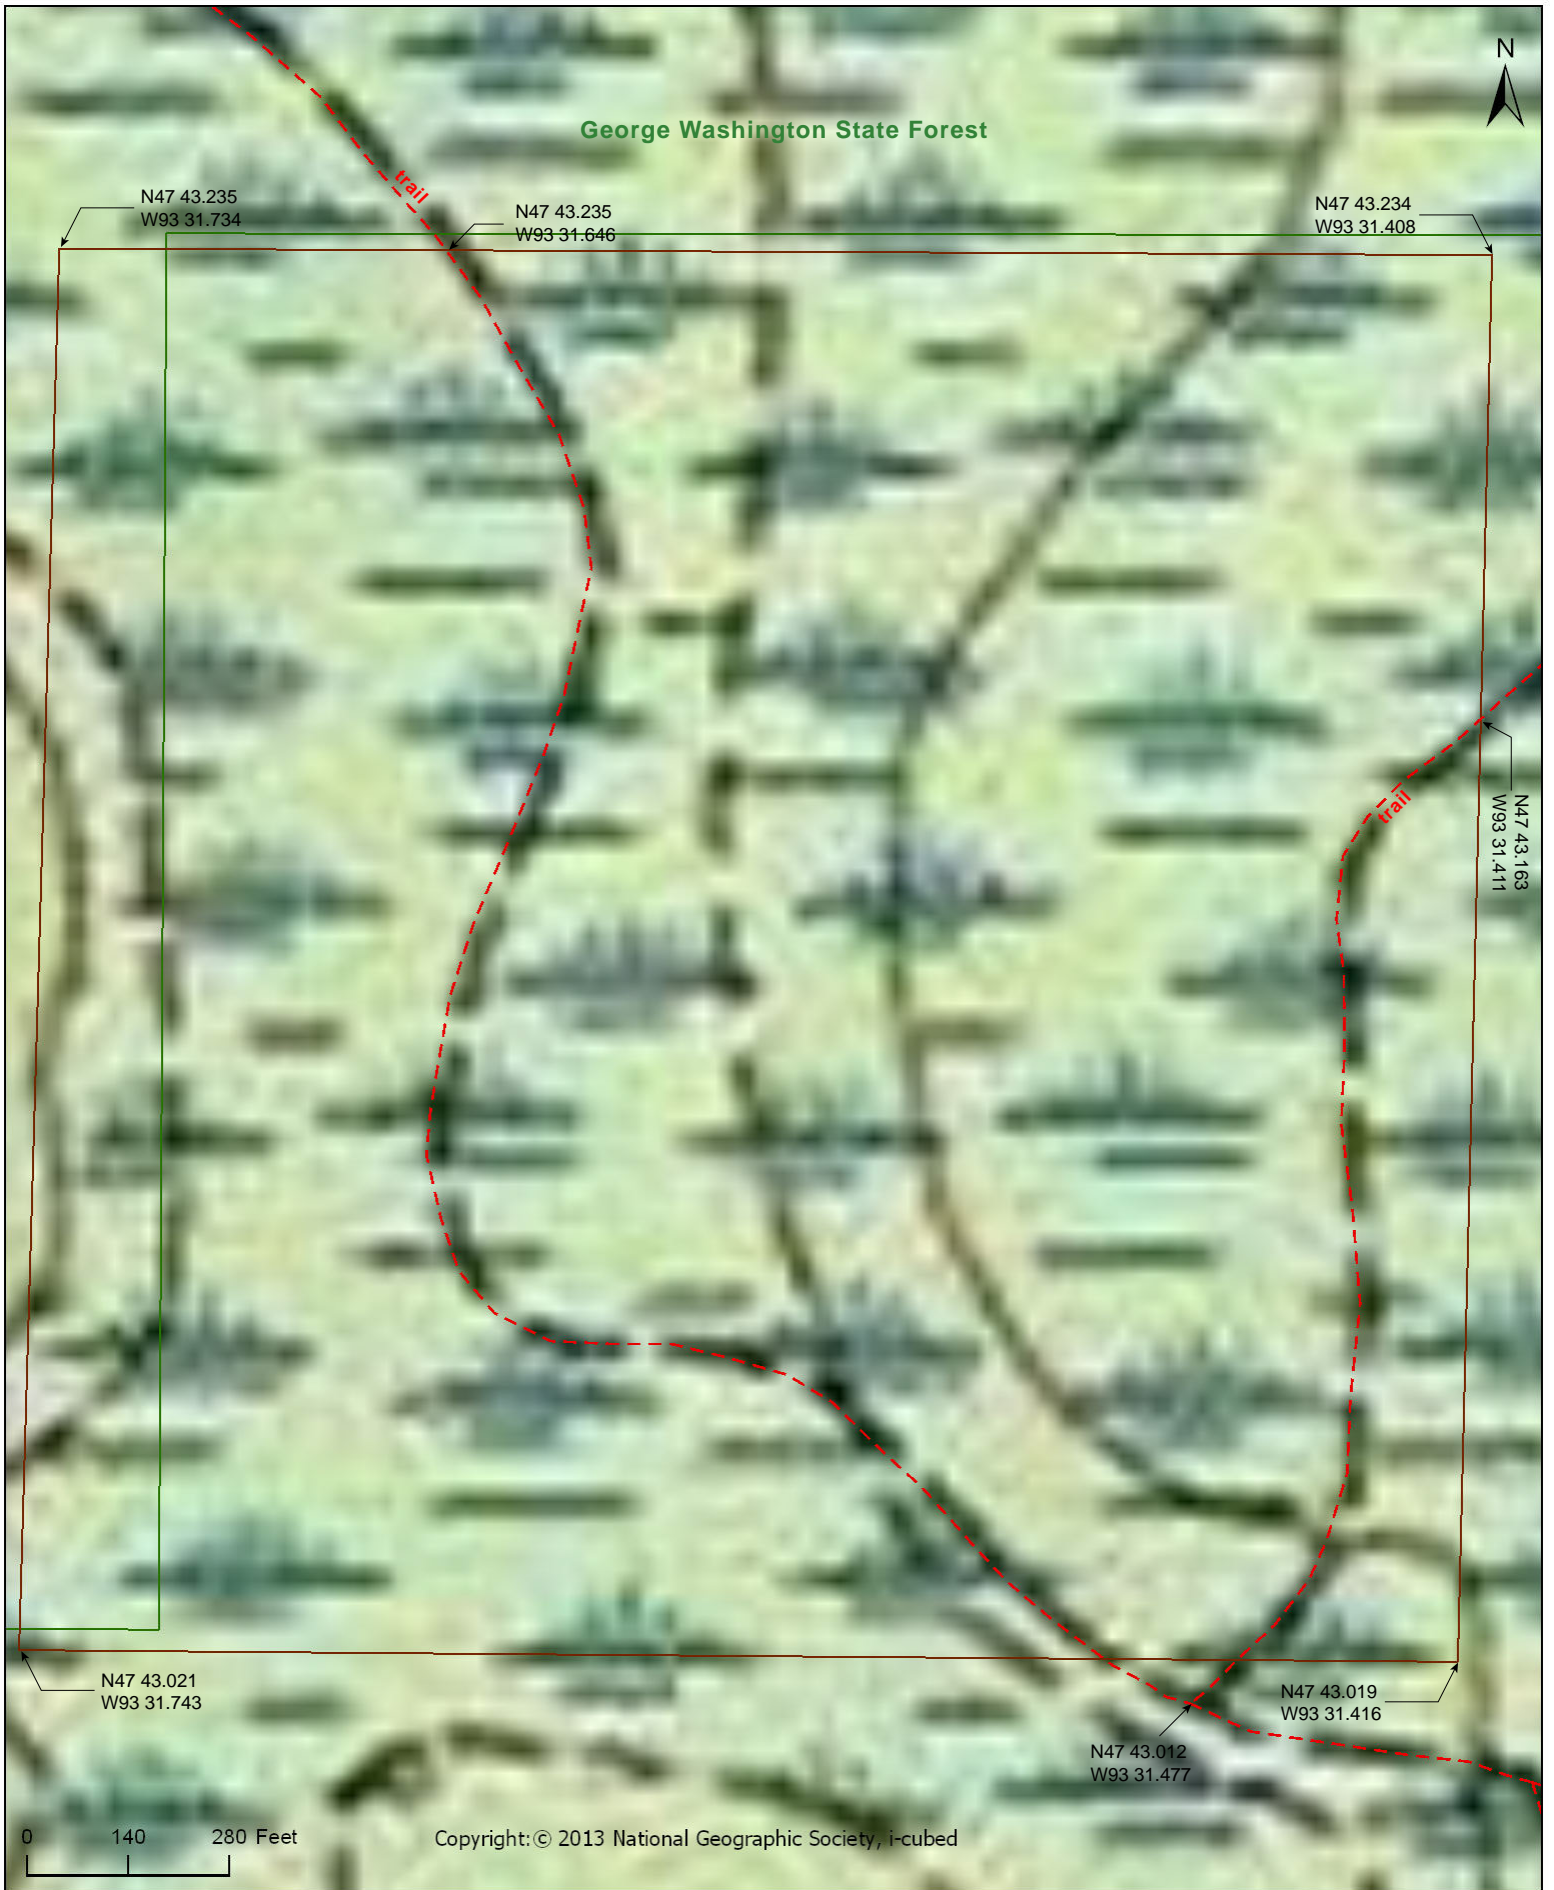

Ladies Tresses Swamp SNA

Itasca County

Ladies Tresses Swamp SNA

Itasca County

0 140 280 Feet

Sources: Esri, HERE, DeLorme, USGS, Intermap, INCREMENT P, NRCan, Esri Japan, METI, Esri China (Hong Kong), Esri Korea, Esri (Thailand), MapmyIndia, NGCC, © OpenStreetMap contributors, and the GIS User Community

Ladies Tresses Swamp SNA

Itasca County

Ladies Tresses Swamp SNA Approach

Itasca County

Ladies Tresses Swamp SNA Approach

Itasca County

Sources: Esri, HERE, DeLorme, USGS, Intermap, INCREMENT P, NRCan, Esri Japan, METI, Esri China (Hong Kong), Esri Korea, Esri (Thailand), MapmyIndia, NGCC, © OpenStreetMap contributors, and the GIS User Community

Ladies Tresses Swamp SNA

Directions and Notes from Minnesota DNR

Directions: From Bigfork 8.3 miles SE on Co Rd 7, then 3.1 miles NE on Co Rd 344, then 0.25 mile NW (left) on unimproved road to gate. Park and hike 0.15 mile to Y, stay left, continue 1 mile. Trek 260 feet NW to SE corner of site. GPS recommended.

Lat/Lon: 47.71139, -93.515591

A GPS and detailed topographical maps are advised to visit this site. This site has no maintained trails or other recreational facilities. This site is within George Washington State Forest.