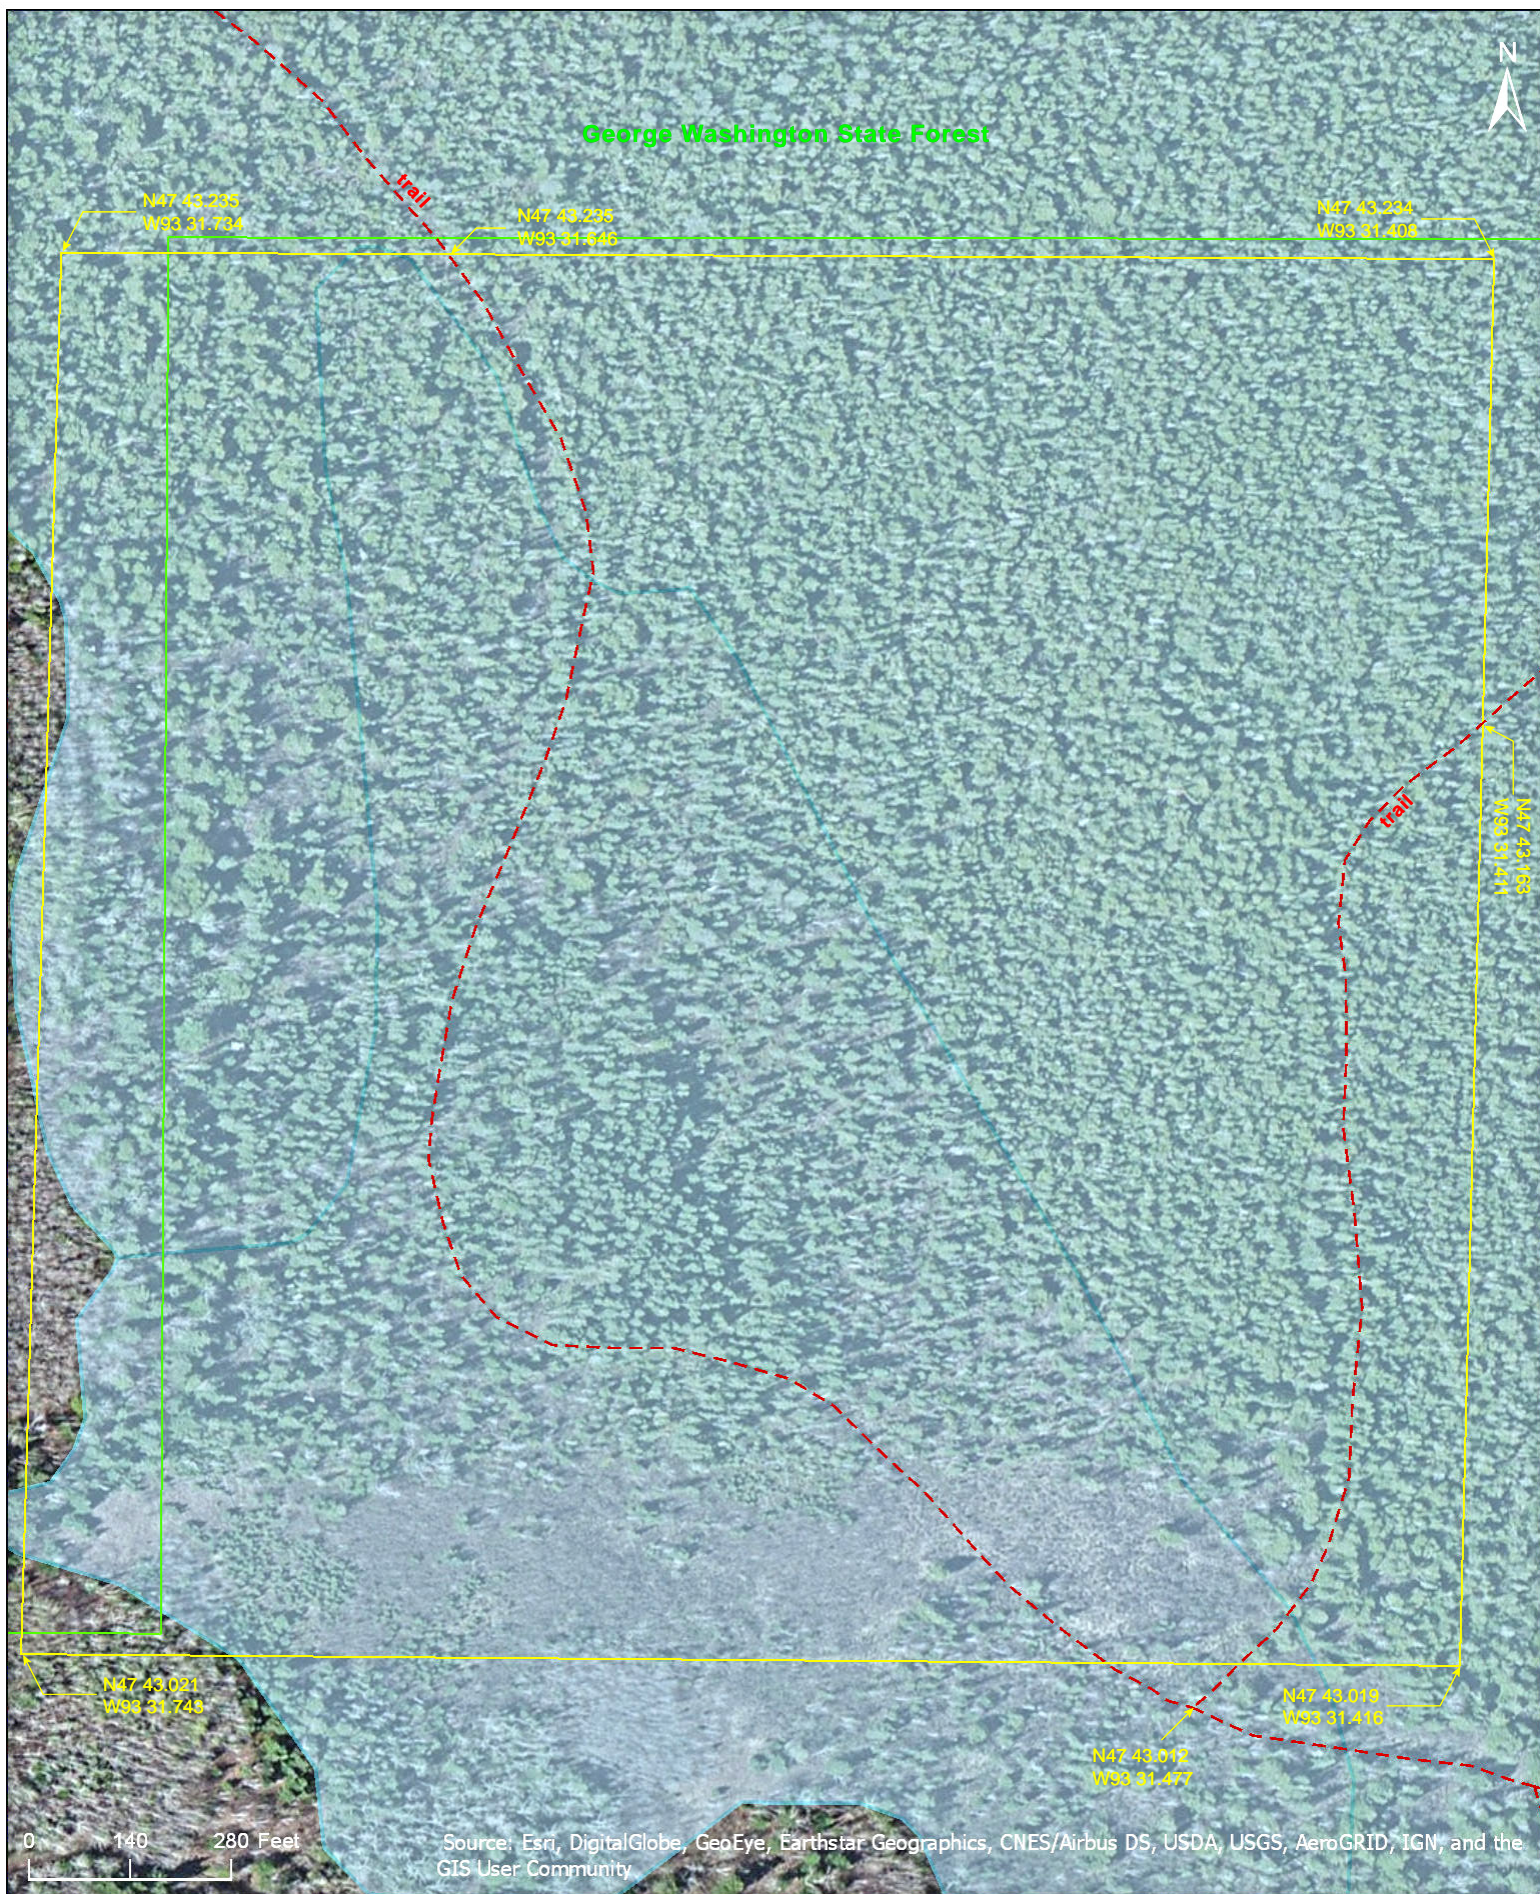

Ladies Tresses Swamp SNA

Itasca County

Ladies Tresses Swamp SNA

Itasca County

0 140 280 Feet

Sources: Esri, HERE, DeLorme, USGS, Intermap, INCREMENT P, NRCan, Esri Japan, METI, Esri China (Hong Kong), Esri Korea, Esri (Thailand), MapmyIndia, NGCC, © OpenStreetMap contributors, and the GIS User Community

Ladies Tresses Swamp SNA

Itasca County

Ladies Tresses Swamp SNA Approach

Itasca County

Ladies Tresses Swamp SNA Approach

Itasca County

Sources: Esri, HERE, DeLorme, USGS, Intermap, INCREMENT P, NRCan, Esri Japan, METI, Esri China (Hong Kong), Esri Korea, Esri (Thailand), MapmyIndia, NGCC, © OpenStreetMap contributors, and the GIS User Community

Ladies Tresses Swamp SNA

Directions and Notes from Minnesota DNR

Directions: From Bigfork 8.3 miles SE on Co Rd 7, then 3.1 miles NE on Co Rd 344, then 0.25 mile NW (left) on unimproved road to gate. Park and hike 0.15 mile to Y, stay left, continue 1 mile. Trek 260 feet NW to SE corner of site. GPS recommended.

Lat/Lon: 47.71139, -93.515591

A GPS and detailed topographical maps are advised to visit this site. This site has no maintained trails or other recreational facilities. This site is within George Washington State Forest.