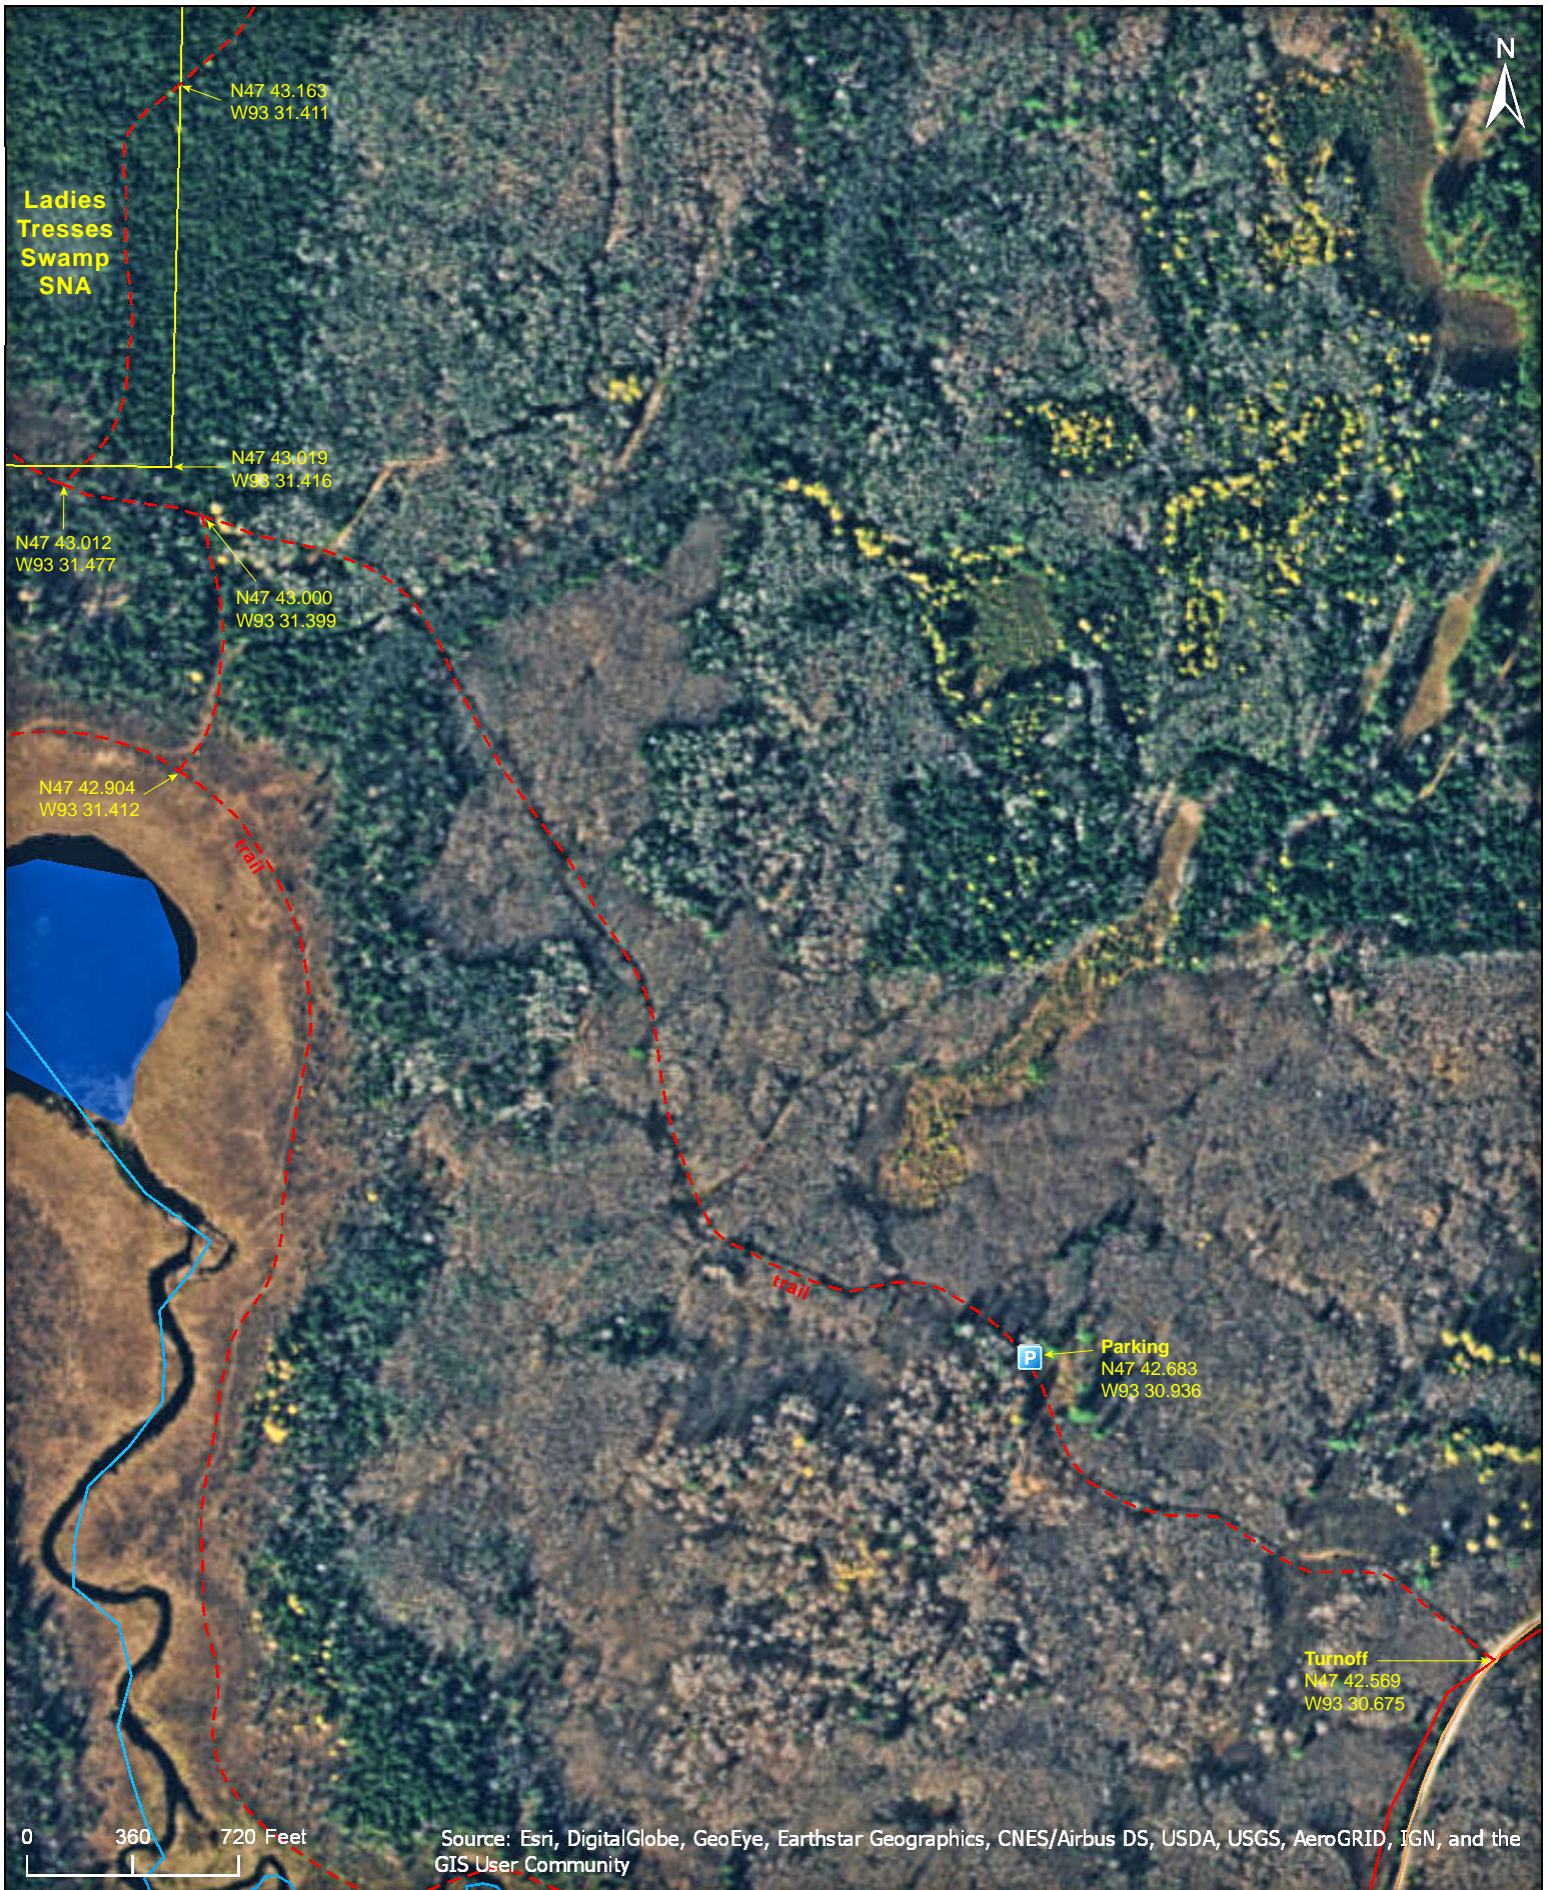

Ladies Tresses Swamp SNA

Itasca County

Ladies Tresses Swamp SNA

Itasca County

0 140 280 Feet

Sources: Esri, HERE, DeLorme, USGS, Intermap, INCREMENT P, NRCan, Esri Japan, METI, Esri China (Hong Kong), Esri Korea, Esri (Thailand), MapmyIndia, NGCC, © OpenStreetMap contributors, and the GIS User Community

Ladies Tresses Swamp SNA

Itasca County

Ladies Tresses Swamp SNA Approach

Itasca County

Ladies Tresses Swamp SNA Approach

Itasca County

Sources: Esri, HERE, DeLorme, USGS, Intermap, INCREMENT P, NRCan, Esri Japan, METI, Esri China (Hong Kong), Esri Korea, Esri (Thailand), MapmyIndia, NGCC, © OpenStreetMap contributors, and the GIS User Community

Ladies Tresses Swamp SNA

Directions and Notes from Minnesota DNR

Directions: From Bigfork 8.3 miles SE on Co Rd 7, then 3.1 miles NE on Co Rd 344, then 0.25 mile NW (left) on unimproved road to gate. Park and hike 0.15 mile to Y, stay left, continue 1 mile. Trek 260 feet NW to SE corner of site. GPS recommended.

Lat/Lon: 47.71139, -93.515591

A GPS and detailed topographical maps are advised to visit this site. This site has no maintained trails or other recreational facilities. This site is within George Washington State Forest.